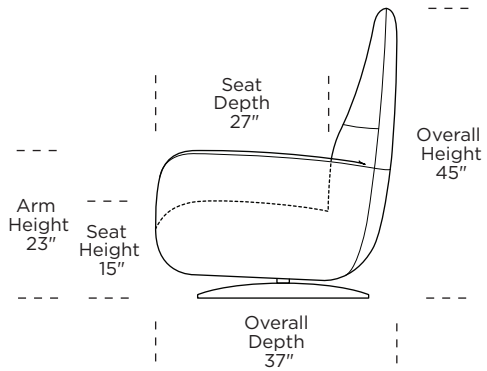

WHB-CHR-ST

WHB-CHR-LA

WHB-CHR-RA

WHB-CHR-ST

WHB-CHR-LA

WHB-CHR-RA

Scale: 1/4 inch = 1 foot
All dimensions are approximate and subject to change.
Specify components from the sitting position.