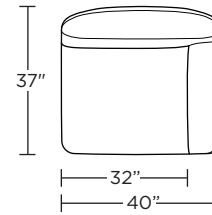

WHB-CHR-ST

WHB-CHR-LA

WHB-CHR-RA

WHB-CHR-ST

WHB-CHR-LA

WHB-CHR-RA

Scale: 1/4 inch = 1 foot
All dimensions are approximate and subject to change.
Specify components from the sitting position.