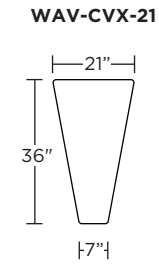

**Options:**

- Contrasting cover available (three tone):
  - Color 1 - Back
  - Color 2 - Middle Back
  - Color 3 - Seat (dictates cost)

**Leg height is 1"**

*Please use actual leather, fabric, Crypton®, Sunbrella® and Ultrasuede® swatches when specifying furniture as the colors shown may vary due to the printing process.*

Scale: 1/4 inch = 1 foot  
All dimensions are approximate and subject to change.  
Specify components from the sitting position.