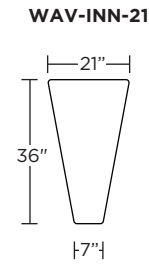

**Options:**

- Contrasting cover available (three tone):
  - Color 1 - Back
  - Color 2 - Middle Back
  - Color 3 - Seat (dictates cost)

**Leg height is 1"**

*Please use actual leather, fabric, Crypton®, Sunbrella® and Ultrasuede® swatches when specifying furniture as the colors shown may vary due to the printing process.*

Scale: 1/4 inch = 1 foot  
All dimensions are approximate and subject to change.  
Specify components from the sitting position.