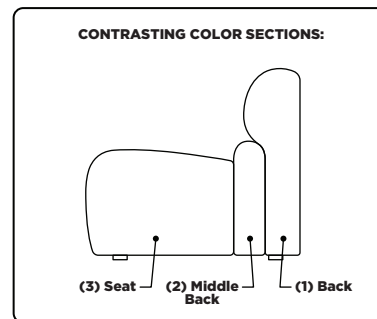

**Options:**

- Contrasting cover available (three tone):
  - Color 1 - Back
  - Color 2 - Middle Back
  - Color 3 - Seat (dictates cost)

**Leg height is 1"**

*Please use actual leather, fabric, Crypton®, Sunbrella® and Ultrasuede® swatches when specifying furniture as the colors shown may vary due to the printing process.*

Scale: 1/4 inch = 1 foot  
All dimensions are approximate and subject to change.  
Specify components from the sitting position.