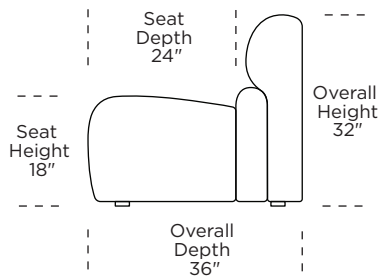

**Options:**

- Contrasting cover available (three tone):
  - Color 1 - Back
  - Color 2 - Middle Back
  - Color 3 - Seat (dictates cost)

**Leg height is 1"**

*Please use actual leather, fabric, Crypton®, Sunbrella® and Ultrasuede® swatches when specifying furniture as the colors shown may vary due to the printing process.*

Scale: 1/4 inch = 1 foot  
All dimensions are approximate and subject to change.  
Specify components from the sitting position.