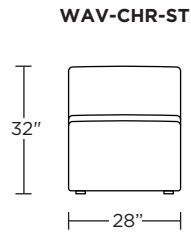

**Options:**

- Contrasting cover available (three tone):
  - Color 1 - Back
  - Color 2 - Middle Back
  - Color 3 - Seat (dictates cost)

**Leg height is 1"**

*Please use actual leather, fabric, Crypton®, Sunbrella® and Ultrasuede® swatches when specifying furniture as the colors shown may vary due to the printing process.*

Scale: 1/4 inch = 1 foot  
All dimensions are approximate and subject to change.  
Specify components from the sitting position.