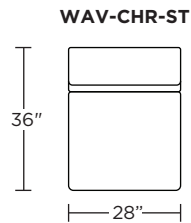

**Options:**

- Contrasting cover available (three tone):
  - Color 1 - Back
  - Color 2 - Middle Back
  - Color 3 - Seat (dictates cost)

**Leg height is 1"**

*Please use actual leather, fabric, Crypton®, Sunbrella® and Ultrasuede® swatches when specifying furniture as the colors shown may vary due to the printing process.*

Scale: 1/4 inch = 1 foot  
All dimensions are approximate and subject to change.  
Specify components from the sitting position.