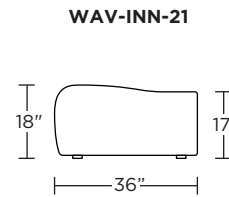

**Options:**

- Contrasting cover available (three tone):
  - Color 1 - Back
  - Color 2 - Middle Back
  - Color 3 - Seat (dictates cost)

**Leg height is 1"**

*Please use actual leather, fabric, Crypton®, Sunbrella® and Ultrasuede® swatches when specifying furniture as the colors shown may vary due to the printing process.*

Scale: 1/4 inch = 1 foot  
All dimensions are approximate and subject to change.  
Specify components from the sitting position.