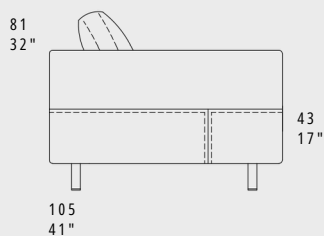

VINCENT

STANDARD FEATURES

- Hard wood frame, seat suspensions in reinforced elastic webbing.
- Seat depth 60 cm - 24".
- Seat height 43 cm - 17".
- Armrest width 20 cm - 8".
- Armrest height 63 cm - 25".
- Seat cushions in polyurethane, covered with wadding.
- Back cushions in polyurethane, covered with wadding.
- The bookrack armrest and backrest are made of curved plywood.
- Metal legs height 13 cm - 5" available in all customizing finishes.
- Folding bed not available.
- Stitching CUC 524.

CARATTERISTICHE STANDARD

- Struttura in legno e multistrato, molleggio seduta con cinghie elastiche.
- Profondità seduta 60 cm.
- Altezza seduta 43 cm.
- Larghezza braccio 20 cm.
- Altezza braccio 63 cm.
- Cuscini seduta in poliuretano, rivestiti in falda.
- Cuscini schienale in poliuretano, rivestiti in falda.
- Struttura braccio/schienale "libreria" in legno multistrato curvato.
- Piedi in metallo altezza 13 cm, disponibili in tutte le finiture.
- Inserimento letto non possibile.
- Cucitura CUC 524.

NOTES

- Dimensions: the first figure shows sizes in centimeters, the second in inches.
- Mixing above groups (X - J) will create sectionals with different seat widths.
- Corner pieces S/D01, S/DP081, S/DT081 and S/DB081 are odd pieces and can be used with all above groups X - J.
- Suggested pillows C0134 and C0135.
- Suggested headrest PG020.
- Please advise covers for A and B.