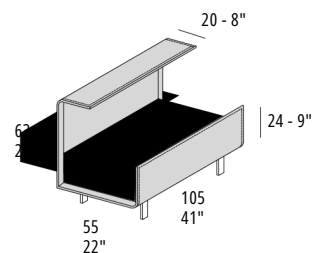

T260D - ARM / COFFEE TABLE