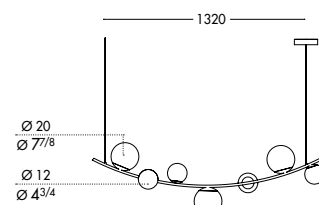

VIDA2_sospensione/pendant