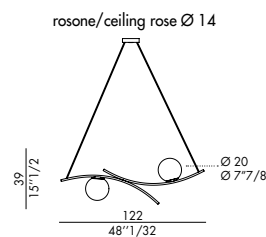

Informazioni tecniche / Technical informations

VIDA_sospensione/pendant