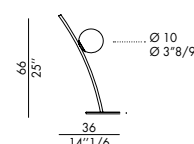

VIDA_tavolo/table

Lampada a sospensione, terra e tavolo, con paralume in vetro soffiato a mano bianco latte satinato e struttura in metallo verniciato.

Nero V01
Titanio V04 - (solo per VIDA2_sospensione)
Oro Spazzolato VS6
Bicolore Nero V01- Oro spazzolato VS6

Pendant lamp, floor and table, with led light. Lampshade in hand blown milk-white satin glass and frame in metal painted.

Black V01
Titanium V04 - (only VIDA2_pendant)
Brushed Gold VS6
Bicolor Black V01-Brushed Gold VS6

Rosone a soffitto in metallo nero V01 e cavo nero. Lunghezza cavo: 2,5 mt.

Lampadina inclusa, no 110V.

Ceiling rose in black V01 painted metal and black cables.

Cable length: 2,5 mt.

Bulb included, not 110 V.