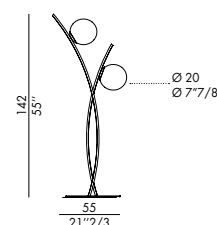

VIDA_terra/floor