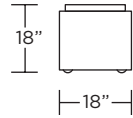

Standard Features:

- Premium high-density, high-resiliency foam seats
- Double-needle top stitching
- Storage ottoman
- Wood tray
- Casters
- Limited lifetime warranty on frame

Options:

- Wood tray available in Dune, Ebony, Mink, or Oiled Ash finish
- Solid Natural Walnut wood tray available

Please use actual leather, fabric, Crypton®, Sunbrella® and Ultrasuede® swatches when specifying furniture as the colors shown may vary due to the printing process.

UNO-OTO-18