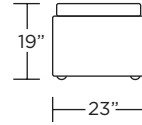

UNO-OTO-RD