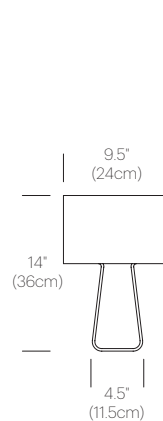

DIMENSIONS

TUBE TOP 14