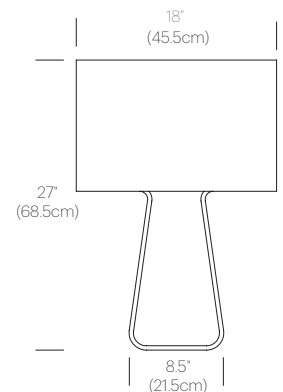

TUBE TOP TABLE

DESCRIPTION

A minimalist statement in form and proportion, Tube Top combines a transparent formed acrylic base to support its elegant mesh fabric shade in tension, steering away from conventional modes of construction. Its lightweight shade appears to float freely, gently tethered by its fabric cable. Tube Top is available in multiple table, floor and pendant models.

FIXTURE TYPE

Table

LIGHT SOURCE

TT 14

Brand: **SATCO**

(1) E26 base 5.5W (60W replacement)

3000K G16 LED bulb: 500 lumens

TT 21,27

Brand: **SATCO**

(1) E26 base 8W (60W replacement)

2700K BT-15 LED bulb: 800 lumens

LIGHT CONTROL

Full range dim (In-line rotary dimmer)

FEATURES

Multiple sizes for a variety of applications

SPECIFICATIONS

Voltage: 120V

Cable length: 6' (182cm)

CERTIFICATIONS

PRODUCT CODES

Tube Top 14 (Silver/Clear):	TUBE 14 GRY/CLR
Tube Top 14 (White/Clear):	TUBE 14 WHT/CLR
Tube Top 14 (White/Char):	TUBE 14 WHT/CHR
Tube Top 14 (Charcoal/Charcoal):	TUBE 14 CHR/CHR
Tube Top 21 (Silver/Clear):	TUBE 21 GRY/CLR
Tube Top 21 (White/Clear):	TUBE 21 WHT/CLR
Tube Top 21 (White/Char):	TUBE 21 WHT/CHR
Tube Top 21 (Charcoal/Charcoal):	TUBE 21 CHR/CHR
Tube Top 27 (Silver/Clear):	TUBE 27 GRY/CLR
Tube Top 27 (White/Clear):	TUBE 27 WHT/CLR
Tube Top 27 (White/Char):	TUBE 27 WHT/CHR
Tube Top 27 (Charcoal/Charcoal):	TUBE 27 CHR/CHR

PACKAGING WEIGHT AND DIMENSIONS

TT 14:	3.55LBS 1.6KGS	16" X 11" X 5.5" 41cm X 28cm X 14cm
TT 21:	9.45LBS 4.3KGS	23" X 16" X 8" 58cm X 41cm X 20cm
TT 27:	18.6LBS 8.4KGS	29" X 21" X 12.5" 74cm X 53cm X 32cm

NOTES

Custom requests can be considered on volume orders

FINISHES

WHITE/
CLEAR

WHITE/
CHARCOAL

CHARCOAL/
CHARCOAL

SILVER/
CLEAR

DIMENSIONS

TUBE TOP 27