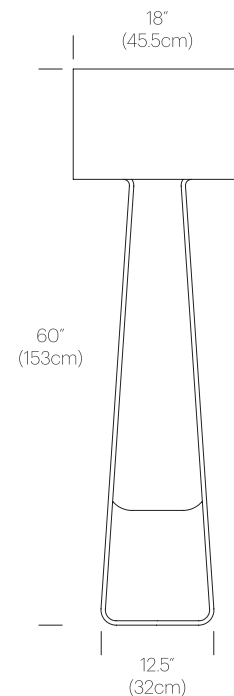

PACKAGING WEIGHT AND DIMENSIONS

TT 14:	3.55LBS 1.6KGS	16" X 11" X 5.5" 41cm X 28cm X 14cm
TT 21:	9.45LBS 4.3KGS	23" X 16" X 8" 58cm X 41cm X 20cm
TT 27:	18.6LBS 8.4KGS	29" X 21" X 12.5" 74cm X 53cm X 32cm

PACKAGING WEIGHT AND DIMENSIONS

TT 14:	3.55LBS	16" X 11" X 5.5"
	1.6KGS	41cm X 28cm X 14cm

NOTES

Custom requests can be considered on volume orders

TUBE TOP FLOOR

DESCRIPTION

A minimalist statement in form and proportion, Tube Top combines a transparent formed acrylic base to support its elegant mesh fabric shade in tension, steering away from conventional modes of construction. Its lightweight shade appears to float freely, gently tethered by its fabric cable. Tube Top is available in multiple table and floor models.

WHITE/
CHARCOAL

CHARCOAL/
CHARCOAL

SILVER/
CLEAR

DIMENSIONS

TUBE TOP 60

PRODUCT CODES

Tube Top 60 (Charcoal/Charcoal):	TUBE 60 CHR/CHR
Tube Top 60 (White/Char):	TUBE 60 WHT/CHR
Tube Top 60 (White/Clear):	TUBE 60 WHT/CLR
Tube Top 60 (Silver/Clear):	TUBE 60 GRY/CLR

PACKAGING WEIGHT AND DIMENSIONS

TT 60:	47.25LBS	63" X 20" X 12"
	21.4KGS	160cm X 51cm X 30cm

NOTES

Custom requests can be considered on volume orders