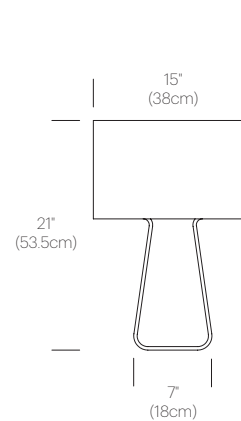

TUBE TOP TABLE

DESCRIPTION

A minimalist statement in form and proportion, Tube Top combines a transparent formed acrylic base to support its elegant mesh fabric shade in tension, steering away from conventional modes of construction. Its lightweight shade appears to float freely, gently tethered by its fabric cable. Tube Top is available in multiple table, floor and pendant models.

FIXTURE TYPE

Table

LIGHT SOURCE

TT 14

Brand: **SATCO**

(1) E26 base 5.5W (60W replacement)

3000K G16 LED bulb: 500 lumens

TT 21,27

Brand: **SATCO**

(1) E26 base 8W (60W replacement)

2700K BT-15 LED bulb: 800 lumens

LIGHT CONTROL

Full range dim (In-line rotary dimmer)

FEATURES

Multiple sizes for a variety of applications

SPECIFICATIONS

Voltage: 120V

Cable length: 6' (182cm)

CERTIFICATIONS

PRODUCT CODES

Tube Top 14 (Silver/Clear):	TUBE 14 GRY/CLR
Tube Top 14 (White/Clear):	TUBE 14 WHT/CLR
Tube Top 14 (White/Char):	TUBE 14 WHT/CHR
Tube Top 14 (Charcoal/Charcoal):	TUBE 14 CHR/CHR
Tube Top 21 (Silver/Clear):	TUBE 21 GRY/CLR
Tube Top 21 (White/Clear):	TUBE 21 WHT/CLR
Tube Top 21 (White/Char):	TUBE 21 WHT/CHR
Tube Top 21 (Charcoal/Charcoal):	TUBE 21 CHR/CHR
Tube Top 27 (Silver/Clear):	TUBE 27 GRY/CLR
Tube Top 27 (White/Clear):	TUBE 27 WHT/CLR
Tube Top 27 (White/Char):	TUBE 27 WHT/CHR
Tube Top 27 (Charcoal/Charcoal):	TUBE 27 CHR/CHR

PACKAGING WEIGHT AND DIMENSIONS

TT 14:	3.55LBS 1.6KGS	16" X 11" X 5.5" 41cm X 28cm X 14cm
TT 21:	9.45LBS 4.3KGS	23" X 16" X 8" 58cm X 41cm X 20cm
TT 27:	18.6LBS 8.4KGS	29" X 21" X 12.5" 74cm X 53cm X 32cm

NOTES

Custom requests can be considered on volume orders

FINISHES

WHITE/
CLEAR

WHITE/
CHARCOAL

CHARCOAL/
CHARCOAL

SILVER/
CLEAR

DIMENSIONS

TUBE TOP 21