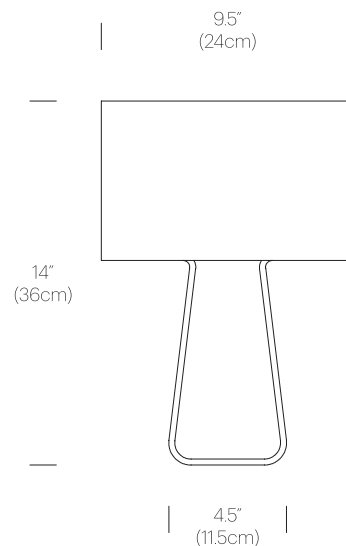

PACKAGING WEIGHT AND DIMENSIONS

TT 14:	3.55LBS 1.6KGS	16" X 11" X 5.5" 41cm X 28cm X 14cm
TT 21:	9.45LBS 4.3KGS	23" X 16" X 8" 58cm X 41cm X 20cm
TT 27:	18.6LBS 8.4KGS	29" X 21" X 12.5" 74cm X 53cm X 32cm

WHITE/
GREEN

WHITE/
HOT PINK

WHITE/
YELLOW

WHITE/
SKY BLUE

WHITE/
COBALT

WHITE/
RUBY RED

DIMENSIONS

TUBE TOP COLOR

PACKAGING WEIGHT AND DIMENSIONS

TT 14:	3.55LBS	16" X 11" X 5.5"
	1.6KGS	41cm X 28cm X 14cm

NOTES

Custom requests can be considered on volume orders

TUBE TOP FLOOR

DESCRIPTION

A minimalist statement in form and proportion, Tube Top combines a transparent formed acrylic base to support its elegant mesh fabric shade in tension, steering away from conventional modes of construction. Its lightweight shade appears to float freely, gently tethered by its fabric cable. Tube Top is available in multiple table and floor models.