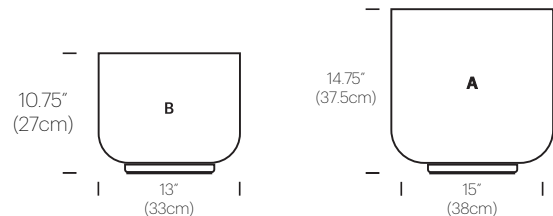

PACKAGING WEIGHT AND DIMENSIONS

Totem A:	8LBS	20" X 20" X 20"
(Shade)	3.6KG	50cm X 50cm X 50cm
Totem B:	6.5LBS	17" X 17" X 15"
(Shade)	3KG	39cm X 43cm X 43cm
Totem C:	4LBS	16.5" X 16.5" X 10"
(Shade)	1.8KG	42cm X 42cm X 25cm

SPECIFICATIONS

Voltage : 120-240V 50/60Hz

Power Consumption : 13W

Color Temperature : 2700-2200K DTW(Dim to Warm)

Luminosity : 1400 Lumens

Luminaire efficacy : 107 Lumens/Watt

Color Rendition Index: 90 CRI

Cable length: 6' (1.8m)

CERTIFICATIONS

FINISHES

SHADE

OPAL GLASS

DIMENSIONS

TOTEM TABLE SINGLE

PRODUCT CODES

Totem Table (A)	TOTE TBL A
Totem Table (B)	TOTE TBL B

PACKAGING WEIGHT AND DIMENSIONS

Totem A:	8LBS	20" X 20" X 20"
(Shade)	3.6KG	50cm X 50cm X 50cm
Totem B:	6.5LBS	17" X 17" X 15"
(Shade)	3KG	39cm X 43cm X 43cm

NOTES

Custom requests can be considered on volume orders.