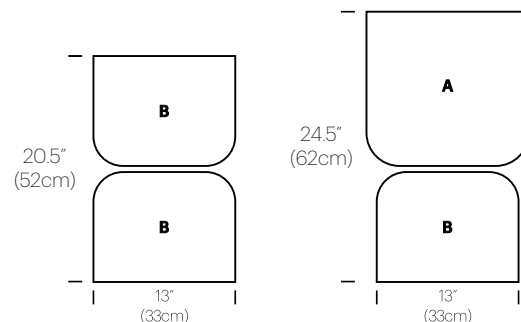

CERTIFICATIONS

FINISHES

SHADE

OPAL GLASS

DIMENSIONS

TOTEM TABLE DOUBLE

PRODUCT CODES

Totem Table (CC)	TOTE TBL CC
Totem Table (CB)	TOTE TBL CB
Totem Table (CA)	TOTE TBL CA
Totem Table (BB)	TOTE TBL BB
Totem Table (BA)	TOTE TBL BA

PACKAGING WEIGHT AND DIMENSIONS

Totem A:	8LBS	20" X 20" X 20"
(Shade)	3.6KG	50cm X 50cm X 50cm
Totem B:	6.5LBS	17" X 17" X 15"
(Shade)	3KG	39cm X 43cm X 43cm
Totem C:	4LBS	16.5" X 16.5" X 10"
(Shade)	1.8KG	42cm X 42cm X 25cm

SPECIFICATIONS

Voltage : 120-240V 50/60Hz

Power Consumption : 13W

Color Temperature : 2700-2200K DTW(Dim to Warm)

Luminosity : 1400 Lumens

Luminaire efficacy : 107 Lumens/Watt

Color Rendition Index: 90 CRI

Cable length: 6' (1.8m)

PACKAGING WEIGHT AND DIMENSIONS

Totem A:	8LBS	20" X 20" X 20"
(Shade)	3.6KG	50cm X 50cm X 50cm
Totem B:	6.5LBS	17" X 17" X 15"
(Shade)	3KG	39cm X 43cm X 43cm

NOTES

Custom requests can be considered on volume orders.