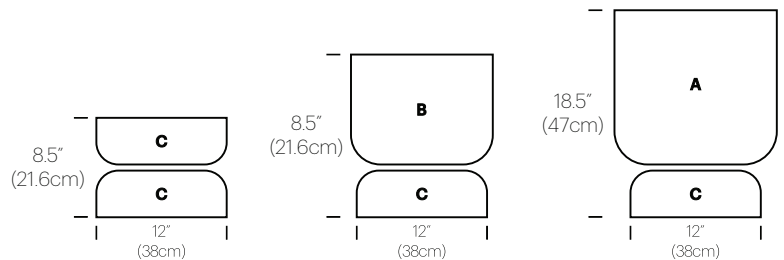

CERTIFICATIONS

FINISHES

SHADE

OPAL GLASS

DIMENSIONS

TOTEM TABLE DOUBLE

PRODUCT CODES

Totem Table (CC)	TOTE TBL CC
Totem Table (CB)	TOTE TBL CB
Totem Table (CA)	TOTE TBL CA
Totem Table (BB)	TOTE TBL BB
Totem Table (BA)	TOTE TBL BA

PACKAGING WEIGHT AND DIMENSIONS

Totem A:	8LBS	20" X 20" X 20"
(Shade)	3.6KG	50cm X 50cm X 50cm
Totem B:	6.5LBS	17" X 17" X 15"
(Shade)	3KG	39cm X 43cm X 43cm
Totem C:	4LBS	16.5" X 16.5" X 10"
(Shade)	1.8KG	42cm X 42cm X 25cm

SPECIFICATIONS

Voltage : 120-240V 50/60Hz

Power Consumption : 13W

Color Temperature : 2700-2200K DTW(Dim to Warm)

Luminosity : 1400 Lumens

Luminaire efficacy : 107 Lumens/Watt

Color Rendition Index: 90 CRI

Cable length: 6' (1.8m)

PACKAGING WEIGHT AND DIMENSIONS

Totem A:	8LBS	20" X 20" X 20"
(Shade)	3.6KG	50cm X 50cm X 50cm
Totem B:	6.5LBS	17" X 17" X 15"
(Shade)	3KG	39cm X 43cm X 43cm

NOTES

Custom requests can be considered on volume orders.