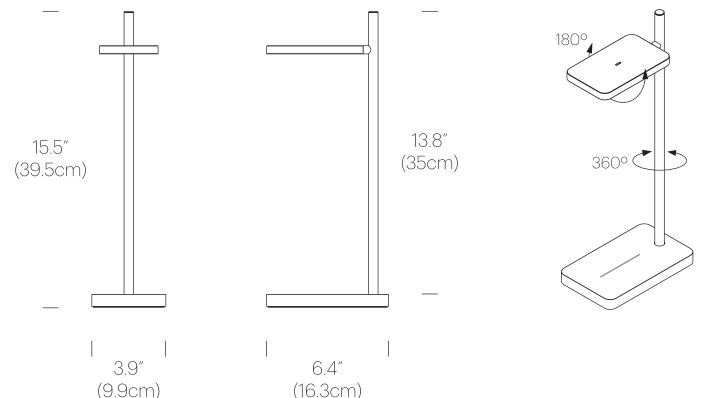

PACKAGING WEIGHT AND DIMENSIONS

Talia Table:	3.2LBS	18" X 8.1" X 2.2"
	1.5KGS	46cm X 20.5cm X 6cm

NOTES

Custom requests can be considered on volume orders

FINISHES

WHITE
MATTE/GLOSS

GREY
MATTE/GLOSS

BLACK
MATTE/GLOSS

WHITE
MATTE/GLOSS
+ CHROME

GREY
MATTE/GLOSS
+ CHROME

BLACK
MATTE/GLOSS
+ BRASS

DIMENSIONS

TALIA TABLE

TALIA FLOOR

DESCRIPTION

Talia's refined and compact design embraces only the essential elements to fulfill its purpose. Smart and powerful, Talia is designed for maximum light control, pairing fully dimmable and glare-free flat panel technology with 360° post rotation and 180° shade rotation to satisfy both task and ambient lighting needs alike. Talia is offered in 6 elegant colorway and metallic accent combinations to provide a refined touch to any setting and decor.

Power Consumption: 5.1W MAX

Color temperature: 3000K

Luminosity: 350 Lumens

Luminaire efficacy: 51 Lumens/Watt

Color Rendition Index: 90 CRI

Cable length: 6'(183cm)

Power supply: 24W

CERTIFICATIONS

PACKAGING WEIGHT AND DIMENSIONS

Talia Floor:	7.5LBS	33.2" X 11.9" X 2.1"
	3.5KGS	84cm X 30cm X 5.3cm

NOTES

Custom requests can be considered on volume orders

FINISHES

DIMENSIONS

TALIA FLOOR