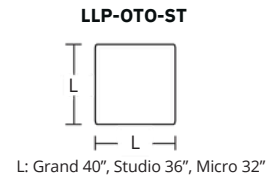

Contrasting seat and back cushions (two-tone) available

A: Grand 42", Studio 38", Micro 34"

B: Grand 69", Studio 61", Micro 57"

L: Grand 40", Studio 36", Micro 32"

C: Grand 60", Studio 56", Micro 52"

D: Grand 97", Studio 93", Micro 89"  
E: Grand 77", Studio 73", Micro 69"