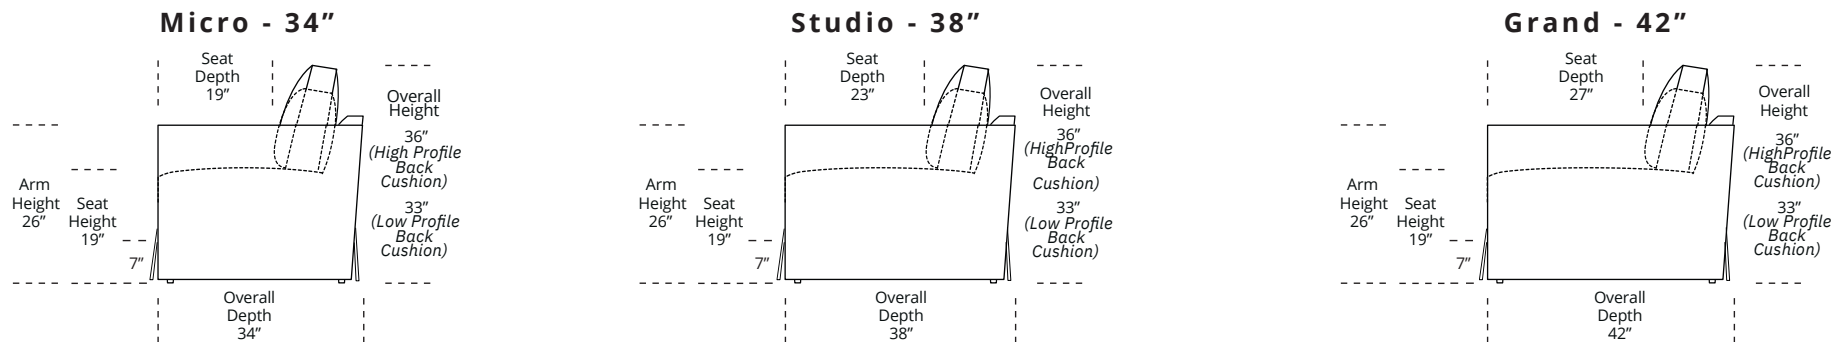

SKIRTED:

Note: Skirted version includes a concealed leg in Stained Walnut finish (not available as an option on non-skirted styles).

Note: Dotted line indicates seam on leather, Ultrasuede® and up the roll fabrics. Seams are eliminated with railroaded fabrics, except on chaise (SCH, LCH) to maintain consistent nap direction across the entire sectional.