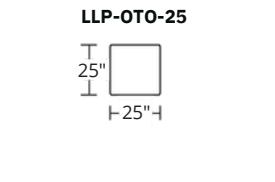

Contrasting seat and back cushions (two-tone) available

A: Grand 42", Studio 38", Micro 34"

B: Grand 69", Studio 61", Micro 57"

L: Grand 40", Studio 36", Micro 32"

C: Grand 60", Studio 56", Micro 52"

D: Grand 97", Studio 93", Micro 89"  
E: Grand 77", Studio 73", Micro 69"