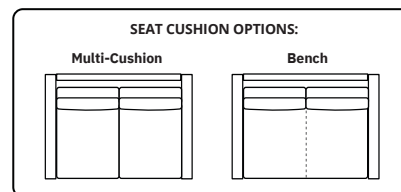

SKIRTED:

Note: Skirted version includes a concealed leg in Stained Walnut finish (not available as an option on non-skirted styles).

Note: Dotted line indicates seam on leather, Ultrasuede® and up the roll fabrics. Seams are eliminated with railroaded fabrics, except on chaise (SCH, LCH) to maintain consistent nap direction across the entire sectional.