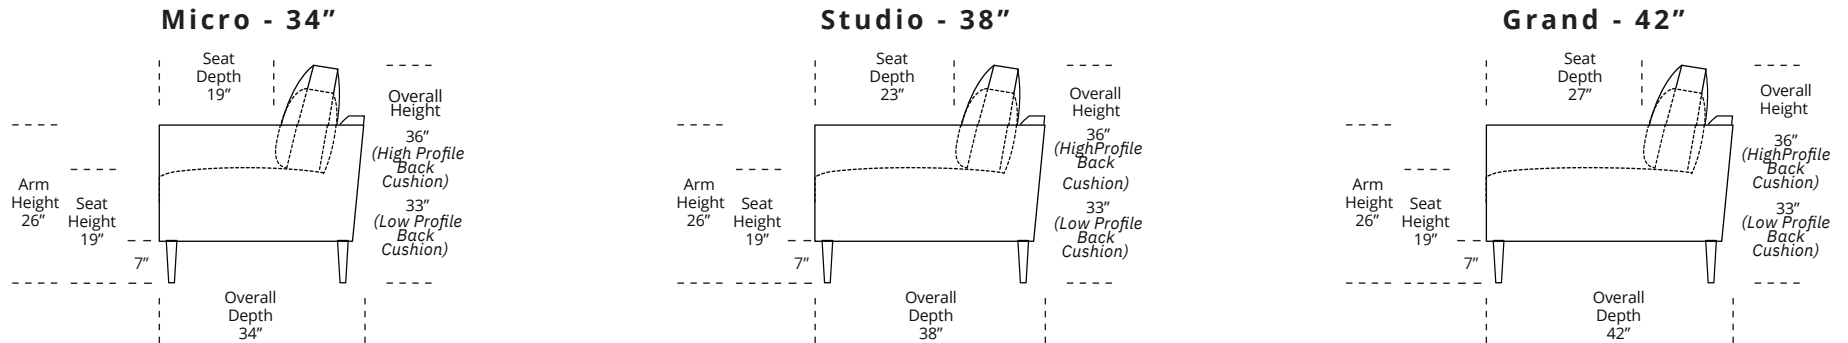

UPHOLSTERED (NO SKIRT):