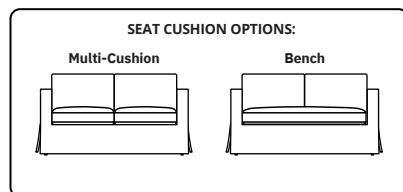

SKIRTED:

Note: Skirted version includes a concealed leg in Stained Walnut finish (not available as an option on non-skirted styles).

Note: Dotted line indicates seam on leather, Ultrasuede® and up the roll fabrics. Seams are eliminated with railroaded fabrics, except on chaise (SCH, LCH) to maintain consistent nap direction across the entire sectional.