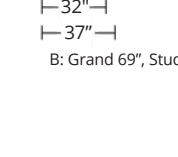

Contrasting seat and back cushions (two-tone) available

A: Grand 42", Studio 38", Micro 34"

B: Grand 69", Studio 61", Micro 57"

L: Grand 40", Studio 36", Micro 32"

C: Grand 60", Studio 56", Micro 52"

D: Grand 97", Studio 93", Micro 89"  
E: Grand 77", Studio 73", Micro 69"