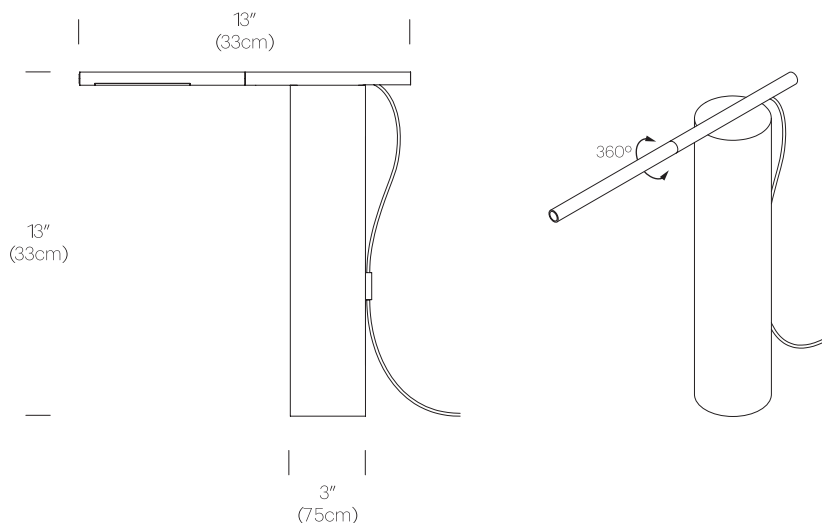

Luminaire efficacy: 67 Lumens/Watt

Color Rendition Index: 90 CRI

Cord length: 6' (1.8m)

CERTIFICATIONS

PRODUCT CODES

T.O Table (Black/Brass):	TO TBL BLK/BRA
T.O Table (Black/Chrome):	TO TBL BLK/CRM
T.O Table (White/Brass):	TO TBL WHT/BRA
T.O Table (White/Chrome):	TO TBL WHT/CRM

PACKAGING WEIGHT AND DIMENSIONS

T.O Table:	9.5LBS	6.25" X 6.25" X 16"
	2.3KGS	16cm X 16cm X 40cm

NOTES

Custom requests can be considered on volume orders

FINISHES

BASE

MARQUINA BLACK

CARRARA WHITE

ARM

BRASS

CHROME

DIMENSIONS

TO TABLE

T.O FLOOR

DESCRIPTION

T.O celebrates and reinforces the importance of light as a pillar of our daily life. A monolithic column stands to support a vertical line of light to provide precise light control. T.O embodies a harmonious dialogue between solidity and lightness offering unlimited contexts for use in residential and workplace environments, all within a minimal footprint. T.O features a fully dimmable LED light source with tactile push switch appropriately positioned at the end of arm. Both table and floor versions feature a magnetically attached light arm over a marble cylinder base while the light wand can be rotated up to 360 degrees to provide both direct and indirect light for task and ambient lighting needs alike. T.O is offered in 2 matte base finishes in Marquina black and Carrara white while the light arm is elegantly contrasted in polished surfaces in brass and chrome. T.O is a seamless integration of functional lighting and sculpture.

PACKAGING WEIGHT AND DIMENSIONS

T.O Floor:	9.5LBS	6.25" X 6.25" X 16"
(Base)	2.3KGS	16cm X 16cm X 40cm
T.O Floor:	9.5LBS	6.25" X 6.25" X 16"
(Lamp Arm)	2.3KGS	16cm X 16cm X 40cm

NOTES

Custom requests can be considered on volume orders