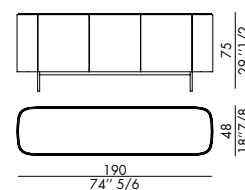

Informazioni tecniche / Technical informations

Madia con 3 ante bifacciale, struttura ed ante in legno impiallacciato e bordo superiore in laccato bronzo.

Top: cristallo o ceramica.

Piedi in metallo verniciato: Bronzo V05.

Ripiani interni: in cristallo fume'.

Struttura e ante.

Noce Canaletto NC - bordo laccato Bronzo L05

Frassino Nero FNR - bordo laccato Bronzo L05

Top cristallo.

Cristallo temperato verniciato nero lucido CR1

Cristallo temperato verniciato tortora lucido CR2

Top ceramica.

Calacatta Gold lucido CM1

Statuario lucido CM2

Portoro opaco CM3

Alabastro lucido CM4

Onice lucido CM5

Sahara Noir lucido CM6

Patagonia lucido CM10

Travertino opaco CM11

Calacatta Macchia Vecchia lucido CM12

Silver Root opaco CM13

Silver Root bianco opaco CM14

Fior di Bosco opaco CM15

Breccia Imperiale opaco CM16

Double sided sideboard with 3 doors, frame and doors in veneered wood and upper lacquered bronze edge.

Top in glass or ceramic.

Feet in bronze V05 painted metal.

Internal shelves in smoked glass.

Frame and doors.

Canaletto Walnut NC - edge Bronze L05

Black Ash FNR - edge Bronze L05

Glass top.

Tempered glossy black painted glass CR1

Tempered glossy tortora painted glass CR2

Ceramic top.

Glossy Calacatta Gold CM1 Matt Travertino CM11

Glossy Statuario CM2 Glossy Calacatta Macchia Vecchia CM12

Matt Portoro CM3 Matt Silver Root CM13

Glossy Alabastro CM4 Matt Silver Root bianco CM14

Glossy Onice CM5 Matt Fior di Bosco CM15

Glossy Sahara Noir CM6 Matt Breccia Imperiale CM16

Glossy Patagonia CM10