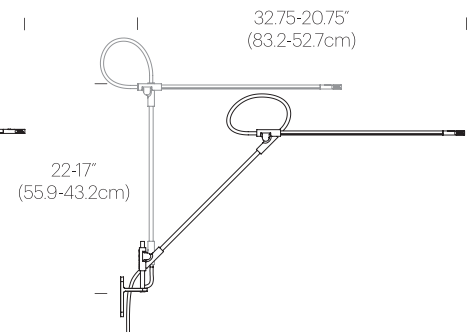

DIMENSIONS

SUPERLIGHT TABLE

SUPERLIGHT WALL

SUPERLIGHT CLAMP

SUPERLIGHT GROMMET

PRODUCT CODES

Superlight Table (White):	SUPE TBL WHT
Superlight Table (Black):	SUPE TBL BLK
Superlight Clamp (White):	SUPE CLP WHT
Superlight Clamp (Black):	SUPE CLP BLK
Superlight Grommet (White):	SUPE GROM WHT
Superlight Grommet (Black):	SUPE GROM BLK
Superlight Wall (White):	SUPE WALL WHT
Superlight Wall (Black):	SUPE WALL BLK

PACKAGING WEIGHT AND DIMENSIONS

Superlight Table:	8.3LBS	28" X 9" X 3.5"
	3.7KGS	71cm X 23cm X 9cm

NOTES

Custom requests can be considered on volume orders

SUPERLIGHT FLOOR

DESCRIPTION

Superlight balances the demands of both workplace and home with a combination of minimal form and maximal function. Superlight is a task light reduced to its essence. A gestural line in space resulting in a precise yet playful structure defying gravity with an appearance of near weightlessness. Superlight achieves fluid, sweeping movement in every direction with a full 3-axis range of motion providing warm, glare-free LED light exactly where you need it. Superlight is available as a desk, floor, wall, clamp or grommet mounted fixture.