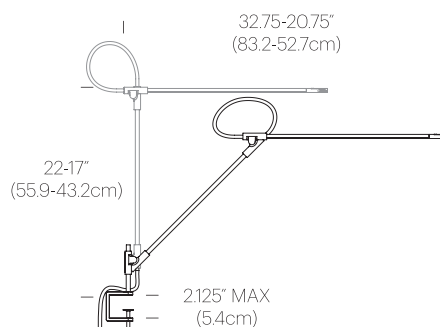

DIMENSIONS

SUPERLIGHT TABLE

SUPERLIGHT WALL

SUPERLIGHT CLAMP

SUPERLIGHT GROMMET

PRODUCT CODES

Superlight Table (White):	SUPE TBL WHT
Superlight Table (Black):	SUPE TBL BLK
Superlight Clamp (White):	SUPE CLP WHT
Superlight Clamp (Black):	SUPE CLP BLK
Superlight Grommet (White):	SUPE GROM WHT
Superlight Grommet (Black):	SUPE GROM BLK
Superlight Wall (White):	SUPE WALL WHT
Superlight Wall (Black):	SUPE WALL BLK

PACKAGING WEIGHT AND DIMENSIONS

Superlight Table:	8.3LBS	28" X 9" X 3.5"
	3.7KGS	71cm X 23cm X 9cm

NOTES

Custom requests can be considered on volume orders

SUPERLIGHT FLOOR

DESCRIPTION

Superlight balances the demands of both workplace and home with a combination of minimal form and maximal function. Superlight is a task light reduced to its essence. A gestural line in space resulting in a precise yet playful structure defying gravity with an appearance of near weightlessness. Superlight achieves fluid, sweeping movement in every direction with a full 3-axis range of motion providing warm, glare-free LED light exactly where you need it. Superlight is available as a desk, floor, wall, clamp or grommet mounted fixture.

SPECIFICATIONS

- Voltage: 120-240V 50-60Hz
- Power consumption: 8.5W
- Color temperature: 3000K
- Luminosity: 700 Lumens
- Luminaire efficacy: 81 Lumens/watt
- Color rendition index: 90+ CRI
- 50K hour lifespan
- Cable length: 9' (274cm)
- Global multi-plug adapter available
- Title 20 compliant
- Patent pending