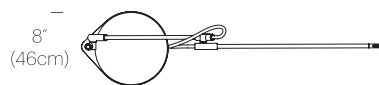

DIMENSIONS

SUPERLIGHT TABLE

SUPERLIGHT WALL