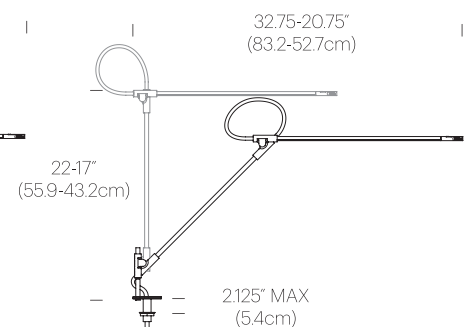

SPECIFICATIONS

- Voltage: 120-240V 50-60Hz
- Power consumption: 8.5W
- Color temperature: 3000K
- Luminosity: 700 Lumens
- Luminaire efficacy: 81 Lumens/watt
- Color rendition index: 90+ CRI
- 50K hour lifespan
- Cable length: 9' (274cm)
- Global multi-plug adapter available
- Title 20 compliant
- Patent pending

DIMENSIONS

SUPERLIGHT TABLE

SUPERLIGHT WALL

SUPERLIGHT CLAMP

SUPERLIGHT GROMMET

PRODUCT CODES

Superlight Table (White):	SUPE TBL WHT
Superlight Table (Black):	SUPE TBL BLK
Superlight Clamp (White):	SUPE CLP WHT
Superlight Clamp (Black):	SUPE CLP BLK
Superlight Grommet (White):	SUPE GROM WHT
Superlight Grommet (Black):	SUPE GROM BLK
Superlight Wall (White):	SUPE WALL WHT
Superlight Wall (Black):	SUPE WALL BLK

PACKAGING WEIGHT AND DIMENSIONS

Superlight Table:	8.3LBS	28" X 9" X 3.5"
	3.7KGS	71cm X 23cm X 9cm

NOTES

Custom requests can be considered on volume orders

SUPERLIGHT FLOOR

DESCRIPTION

Superlight balances the demands of both workplace and home with a combination of minimal form and maximal function. Superlight is a task light reduced to its essence. A gestural line in space resulting in a precise yet playful structure defying gravity with an appearance of near weightlessness. Superlight achieves fluid, sweeping movement in every direction with a full 3-axis range of motion providing warm, glare-free LED light exactly where you need it. Superlight is available as a desk, floor, wall, clamp or grommet mounted fixture.