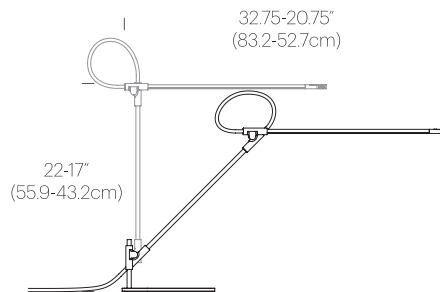

SPECIFICATIONS

- Voltage: 120-240V 50-60Hz
- Power consumption: 8.5W
- Color temperature: 3000K
- Luminosity: 700 Lumens
- Luminaire efficacy: 81 Lumens/watt
- Color rendition index: 90+ CRI
- 50K hour lifespan
- Cable length: 9' (274cm)
- Global multi-plug adapter available
- Title 20 compliant
- Patent pending

DIMENSIONS

SUPERLIGHT TABLE

SUPERLIGHT WALL

SUPERLIGHT CLAMP

SUPERLIGHT GROMMET

PRODUCT CODES

Superlight Table (White):	SUPE TBL WHT
Superlight Table (Black):	SUPE TBL BLK
Superlight Clamp (White):	SUPE CLP WHT
Superlight Clamp (Black):	SUPE CLP BLK
Superlight Grommet (White):	SUPE GROM WHT
Superlight Grommet (Black):	SUPE GROM BLK
Superlight Wall (White):	SUPE WALL WHT
Superlight Wall (Black):	SUPE WALL BLK

PACKAGING WEIGHT AND DIMENSIONS

Superlight Table:	8.3LBS	28" X 9" X 3.5"
	3.7KGS	71cm X 23cm X 9cm

NOTES

Custom requests can be considered on volume orders

SUPERLIGHT FLOOR

DESCRIPTION

Superlight balances the demands of both workplace and home with a combination of minimal form and maximal function. Superlight is a task light reduced to its essence. A gestural line in space resulting in a precise yet playful structure defying gravity with an appearance of near weightlessness. Superlight achieves fluid, sweeping movement in every direction with a full 3-axis range of motion providing warm, glare-free LED light exactly where you need it. Superlight is available as a desk, floor, wall, clamp or grommet mounted fixture.