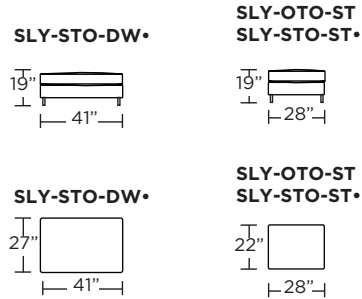

OTTOMAN OPTIONS:

Note: Seat depth includes cushion overhang which may be up to 1"

CONTRASTING COLOR SECTIONS:

BACK & SEAT CUSHION DETAIL OPTIONS:

Plain

Tufted

SEAT CUSHION OPTIONS:

Standard

Bench

† Dotted lines indicates the number of seats.
All dimensions are approximate and subject to change.
• Storage