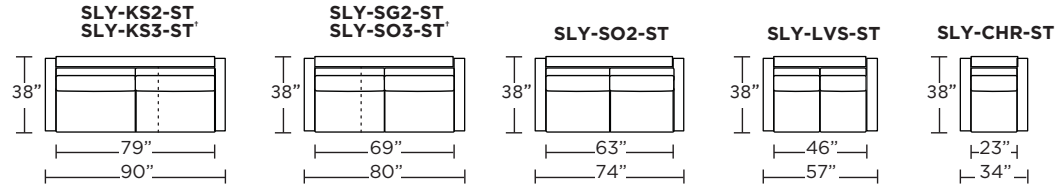

Standard Comfort Sleeper®

Stationary Features:

- High-density, high-resiliency foam seat cushions
- Loose back and seat cushions
- Double-needle top-stitch
- Limited lifetime warranty on frame
- 10-year mechanism warranty
- Brushed stainless steel leg
- Quick-ship delivery

STATIONARY OPTIONS:

OTTOMAN OPTIONS:

Note: Seat depth includes cushion overhang which may be up to 1"

CONTRASTING COLOR SECTIONS:

BACK & SEAT CUSHION DETAIL OPTIONS:

Plain

Tufted

SEAT CUSHION OPTIONS:

Standard

Bench

† Dotted lines indicates the number of seats.
 All dimensions are approximate and subject to change.
 • Storage