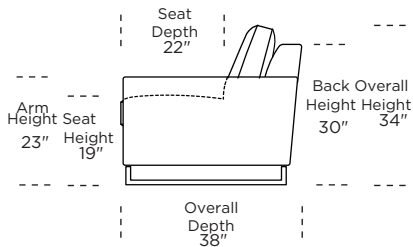

STATIONARY OPTIONS:

OTTOMAN OPTIONS:

Note: Seat depth includes cushion overhang which may be up to 1"

CONTRASTING COLOR SECTIONS:

BACK & SEAT CUSHION DETAIL OPTIONS:

Plain

Tufted

SEAT CUSHION OPTIONS:

Standard

Bench

† Dotted lines indicates the number of seats.
 All dimensions are approximate and subject to change.
 • Storage