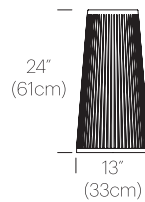

PACKAGING WEIGHT AND DIMENSIONS

Solis 24/48/72:	8.6LBS	14.5" X 13.5" X 8.5"
	3.9KGS	37cm X 34cm X 22cm

NOTES

Custom requests can be considered on volume orders

FINISHES

LAMP

WHITE

BLACK

SILVER

SUSPENSION RING

POLISHED STEEL

DIMENSIONS

SOLIS 24

SOLIS 48

SOLIS 72