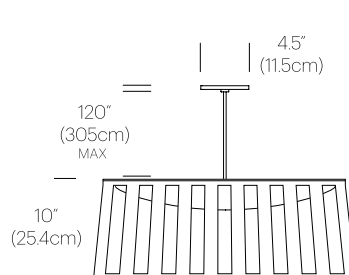

SOLIS DRUM 36