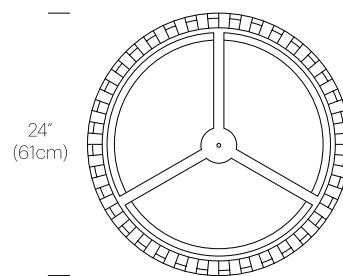

DIMENSIONS

SOLIS DRUM 24