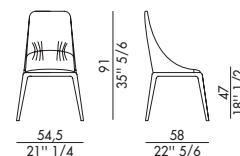

Sedia imbottita, SOFIA ELITE con schienale trapuntato, con base in legno massello di frassino tinto.

Noce Canaletto	FVC
Frassino Nero	FNR
Frassino Testa di Moro	FTM

Rivestimento non sfoderabile.

H 140 cm x L 140 cm 2,60 m²

Upholstered chair, SOFIA ELITE with a quilted backrest, ash stained solid wooden legs.

Canaletto walnut Ash	FVC
Black Ash	FNR
Dark Brown Ash	FTM

Cover not removable.

H 140 cm x L 140 cm 2,60 m²