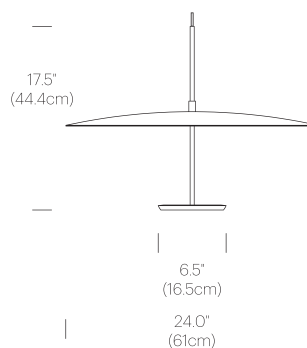

PACKAGING WEIGHT AND DIMENSIONS

Sky Solo: (Lamp)	3.1LBS 1.4KGS	10" X 19" X 2.4" 26cm X 48cm X 6cm
Sky Dome Metal 18: (Shade)	3.1LBS 1.4KGS	21.3" X 20.4" X 2.9" 54cm X 52cm X 7.3cm
Sky Dome Metal 24: (Shade)	5.1LBS 2.3KGS	27.1" X 26.4" X 3.25" 69cm X 67cm X 8.2cm
Sky Dome Metal 32: (Shade)	9.5LBS 4.3KGS	35" X 34.8" X 3.9" 89cm X 88cm X 10cm

WHITE

SATIN BRASS

DIMENSIONS

SKY DOME METAL 18, 24, 32

SKY DOME WOOD

DESCRIPTION

The Sky Collection is a modular pendant lighting system featuring multiple shade reflector solutions for various decorative and performance benefits. Sky Dome is available in both spun aluminum and pressed wood shade reflectors that when combined with their powerful 2-sided LED light source gives the lamp a weightless appearance while providing unparalleled illumination in all directions. Sky Dome combined form and function with unsurpassed quality and is available in 2 sizes : 18" (45.8cm) and 24" (61cm). Sky Pendants are outfitted with a braided graphite power cable.

PACKAGING WEIGHT AND DIMENSIONS

Sky Solo:	3.1LBS	10" X 19" X 2.4"
(Lamp)	1.4KGS	26cm X 48cm X 6cm
Sky Dome Wood 18:	3.3LBS	21.3" X 20.4" X 2.9"
(Shade)	1.4KGS	54cm X 52cm X 7.3cm
Sky Dome Wood 24:	5.5LBS	27.1" X 26.4" X 3.25"
(Shade)	2.5KGS	69cm X 67cm X 8.2cm