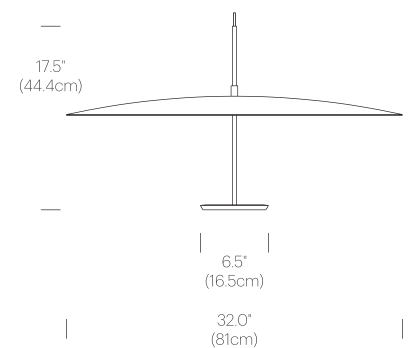

PACKAGING WEIGHT AND DIMENSIONS

Sky Solo: (Lamp)	3.1LBS 1.4KGS	10" X 19" X 2.4" 26cm X 48cm X 6cm
Sky Dome Metal 18: (Shade)	3.1LBS 1.4KGS	21.3" X 20.4" X 2.9" 54cm X 52cm X 7.3cm
Sky Dome Metal 24: (Shade)	5.1LBS 2.3KGS	27.1" X 26.4" X 3.25" 69cm X 67cm X 8.2cm
Sky Dome Metal 32: (Shade)	9.5LBS 4.3KGS	35" X 34.8" X 3.9" 89cm X 88cm X 10cm

WHITE

SATIN BRASS

DIMENSIONS

SKY DOME METAL 18, 24, 32

SKY DOME WOOD

DESCRIPTION

The Sky Collection is a modular pendant lighting system featuring multiple shade reflector solutions for various decorative and performance benefits. Sky Dome is available in both spun aluminum and pressed wood shade reflectors that when combined with their powerful 2-sided LED light source gives the lamp a weightless appearance while providing unparalleled illumination in all directions. Sky Dome combined form and function with unsurpassed quality and is available in 2 sizes : 18" (45.8cm) and 24" (61cm). Sky Pendants are outfitted with a braided graphite power cable.