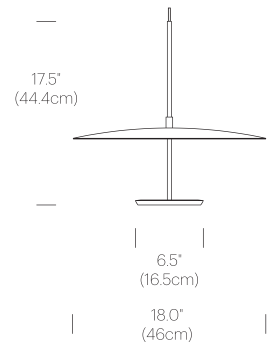

PACKAGING WEIGHT AND DIMENSIONS

Sky Solo: (Lamp)	3.1LBS 1.4KGS	10" X 19" X 2.4" 26cm X 48cm X 6cm
Sky Dome Metal 18: (Shade)	3.1LBS 1.4KGS	21.3" X 20.4" X 2.9" 54cm X 52cm X 7.3cm
Sky Dome Metal 24: (Shade)	5.1LBS 2.3KGS	27.1" X 26.4" X 3.25" 69cm X 67cm X 8.2cm
Sky Dome Metal 32: (Shade)	9.5LBS 4.3KGS	35" X 34.8" X 3.9" 89cm X 88cm X 10cm

WHITE

SATIN BRASS

DIMENSIONS

SKY DOME METAL 18, 24, 32

SKY DOME WOOD

DESCRIPTION

The Sky Collection is a modular pendant lighting system featuring multiple shade reflector solutions for various decorative and performance benefits. Sky Dome is available in both spun aluminum and pressed wood shade reflectors that when combined with their powerful 2-sided LED light source gives the lamp a weightless appearance while providing unparalleled illumination in all directions. Sky Dome combined form and function with unsurpassed quality and is available in 2 sizes : 18" (45.8cm) and 24" (61cm). Sky Pendants are outfitted with a braided graphite power cable.

PACKAGING WEIGHT AND DIMENSIONS

Sky Solo:	3.1LBS	10" X 19" X 2.4"
(Lamp)	1.4KGS	26cm X 48cm X 6cm
Sky Dome Wood 18:	3.3LBS	21.3" X 20.4" X 2.9"
(Shade)	1.4KGS	54cm X 52cm X 7.3cm
Sky Dome Wood 24:	5.5LBS	27.1" X 26.4" X 3.25"
(Shade)	2.5KGS	69cm X 67cm X 8.2cm