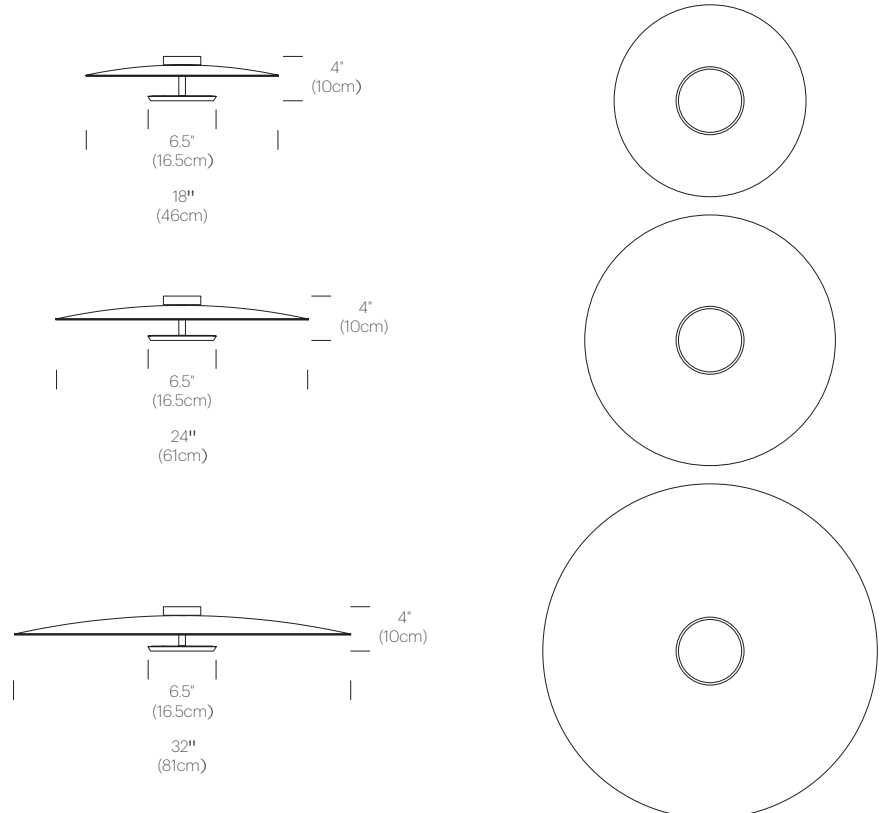

NOTES

Inquire for MOQ and leadtime for white lamps.

Additional finishes can be considered on volume orders