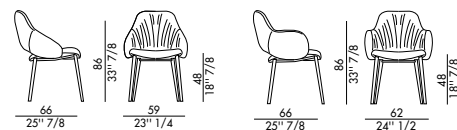

living area, kitchen, or office, while the armchair is perfect for creating a relaxation corner or completing an elegant living room.

Informazioni tecniche / Technical informations

SILHOUETTE
DELUXE

SILHOUETTE arm
DELUXE

Black	V01	Titanium	V04	Black chrome	CRN
Anthracite	V03	Bronze	V05		
Ivory	V08	Gold	V06		

* Not available in fabrics B

Rivestimento non sfoderabile.

SILHOUETTE		H 140 cm x L 140 cm		2,60 m ²
SILHOUETTE arm		H 140 cm x L 160 cm		2,95 m ²

Cover not removable.

SILHOUETTE		H 140 cm x L 140 cm		2,60 m ²
SILHOUETTE arm		H 140 cm x L 160 cm		2,95 m ²