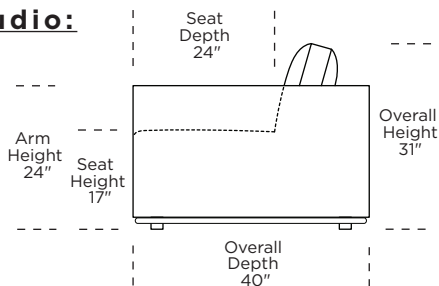

**Grand:**

**\*\*Note:** Must select a leather for micro-welt trim. Fabric welt is not available.

Scale: 1/8 inch = 1 foot  
All dimensions are approximate and subject to change.  
Specify components from the sitting position.