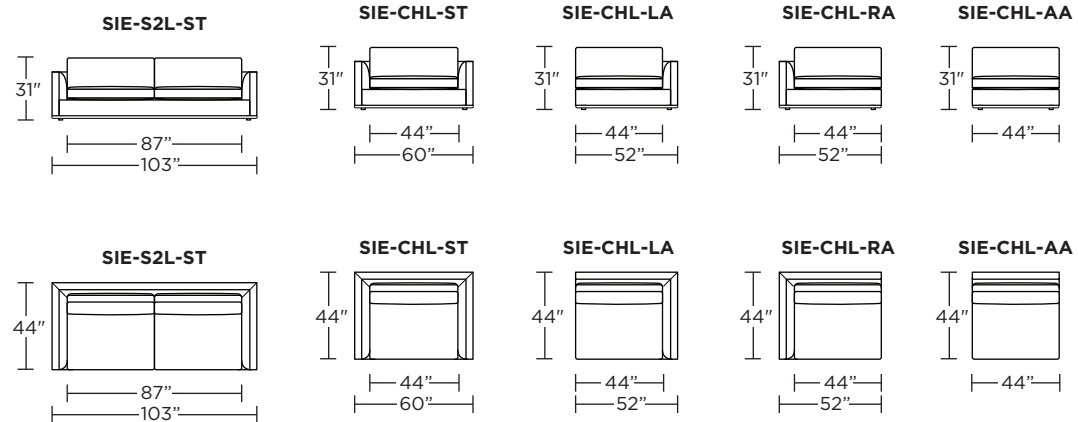

Standard Features:

- Advanced unidirectional suspension system
- Premium high-density, high-resiliency foam seat cushions
- Premium fiber-filled back cushions
- Loose back and seat cushions
- Double-needle top-stitch
- Leather welt cord trim**
- Limited lifetime warranty on frame and suspension
- Quick-ship delivery

Options:

- Metal base available in Antique Brass, Burnished Bronze, or Polished Nickel
- Premium high-density, high-resiliency foam seat cushions encased in down
- Premium down-filled back cushions
- Extra-firm premium high-density, high-resiliency foam seat cushions
- Premium high-density, high-resiliency foam seat cushions encased in Trillium
- Premium Trillium filled back cushions
- Contrasting leather welt detail available**

Please use actual leather, fabric, Crypton®, Sunbrella® and Ultrasuede® swatches when specifying furniture as the colors shown may vary due to the printing process.

SIENA

Studio:

Grand:

Studio:

Grand:

**Note: Must select a leather for micro-welt trim. Fabric welt is not available.

Scale: 1/8 inch = 1 foot
All dimensions are approximate and subject to change.
Specify components from the sitting position.