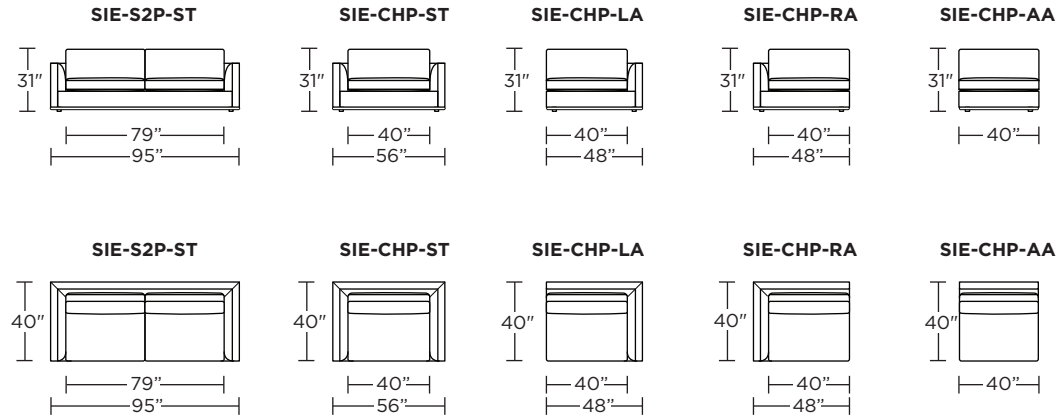

Standard Features:

- Advanced unidirectional suspension system
- Premium high-density, high-resiliency foam seat cushions
- Premium fiber-filled back cushions
- Loose back and seat cushions
- Double-needle top-stitch
- Leather welt cord trim**
- Limited lifetime warranty on frame and suspension
- Quick-ship delivery

Options:

- Metal base available in Antique Brass, Burnished Bronze, or Polished Nickel
- Premium high-density, high-resiliency foam seat cushions encased in down
- Premium down-filled back cushions
- Extra-firm premium high-density, high-resiliency foam seat cushions
- Premium high-density, high-resiliency foam seat cushions encased in Trillium
- Premium Trillium filled back cushions
- Contrasting leather welt detail available**

Please use actual leather, fabric, Crypton®, Sunbrella® and Ultrasuede® swatches when specifying furniture as the colors shown may vary due to the printing process.

SIENA

Studio: