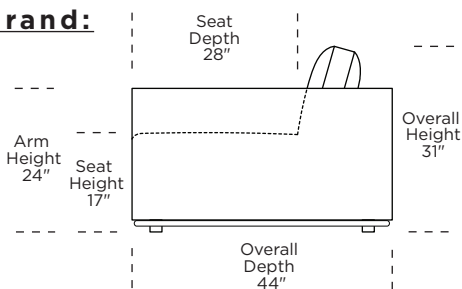

**Grand:**

**\*\*Note:** Must select a leather for micro-welt trim. Fabric welt is not available.

Scale: 1/8 inch = 1 foot  
All dimensions are approximate and subject to change.  
Specify components from the sitting position.