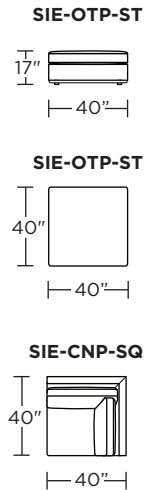

Standard Features:

- Advanced unidirectional suspension system
- Premium high-density, high-resiliency foam seat cushions
- Premium fiber-filled back cushions
- Loose back and seat cushions
- Double-needle top-stitch
- Leather welt cord trim**
- Limited lifetime warranty on frame and suspension
- Quick-ship delivery

Options:

- Metal base available in Antique Brass, Burnished Bronze, or Polished Nickel
- Premium high-density, high-resiliency foam seat cushions encased in down
- Premium down-filled back cushions
- Extra-firm premium high-density, high-resiliency foam seat cushions
- Premium high-density, high-resiliency foam seat cushions encased in Trillium
- Premium Trillium filled back cushions
- Contrasting leather welt detail available**

Please use actual leather, fabric, Crypton®, Sunbrella® and Ultrasuede® swatches when specifying furniture as the colors shown may vary due to the printing process.

SIENA

Studio: