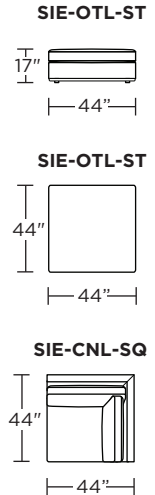

Standard Features:

- Advanced unidirectional suspension system
- Premium high-density, high-resiliency foam seat cushions
- Premium fiber-filled back cushions
- Loose back and seat cushions
- Double-needle top-stitch
- Leather welt cord trim**
- Limited lifetime warranty on frame and suspension
- Quick-ship delivery

Options:

- Metal base available in Antique Brass, Burnished Bronze, or Polished Nickel
- Premium high-density, high-resiliency foam seat cushions encased in down
- Premium down-filled back cushions
- Extra-firm premium high-density, high-resiliency foam seat cushions
- Premium high-density, high-resiliency foam seat cushions encased in Trillium
- Premium Trillium filled back cushions
- Contrasting leather welt detail available**

Please use actual leather, fabric, Crypton®, Sunbrella® and Ultrasuede® swatches when specifying furniture as the colors shown may vary due to the printing process.

SIENA

Studio:

Grand:

Studio:

Grand:

**Note: Must select a leather for micro-welt trim. Fabric welt is not available.

Scale: 1/8 inch = 1 foot
All dimensions are approximate and subject to change.
Specify components from the sitting position.