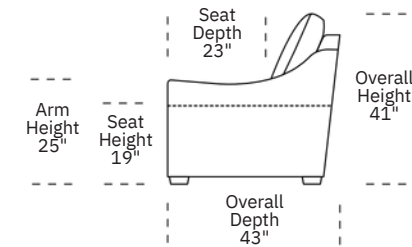

* Picture shows left arm seated. Please specify left or right arm seated when ordering.
 † All orders are in seated position.
 ‡ Dotted lines for Queen Plus sizes indicates the number of seats.

Ti any 24/7™ Convertible mechanism, U.S. Patents #6904628, #8893323, #9468303, #9668585. Additional patents pending.