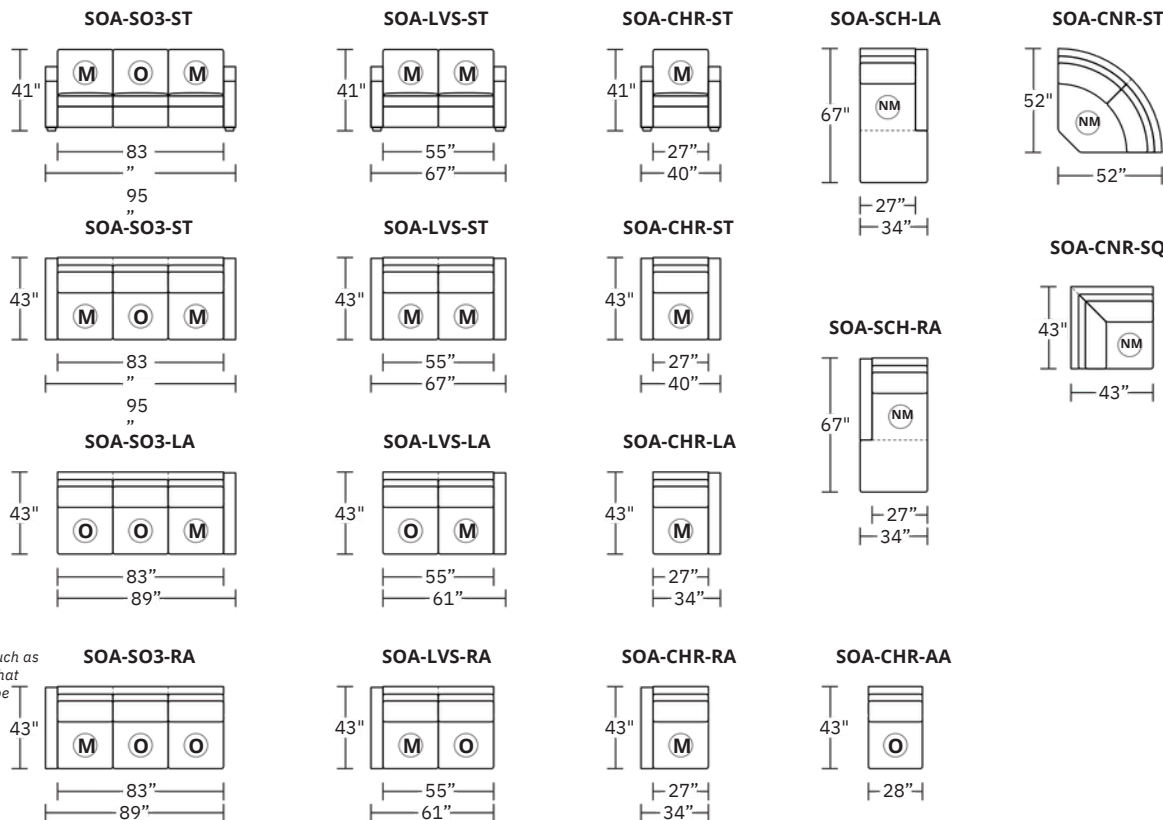

Options:

- Premium high-density, high-resiliency foam seat cushions encased in down
- Extra-firm high-density, high-resiliency foam seat cushions
- Back cushion options: **Hills** (channels), **Ridge** (saddle), **Valley** (tufted), **Tuck** (one seam), or **Plain**
- Contrasting stitch detail available in Bermuda Green, Beige, Black, Brown, Charcoal, Cream, Espresso, Gold Brown, Grey, Lemon, Midnight Blue, and Scarlet thread color
- Option of motion in armless seats
- Adjustable lumbar support
- Lithium-ion battery pack available
- Battery pack has one-year warranty
- Wood legs available in Dune, Ebony, Mink, or Oiled Ash finish

Please use actual leather, fabric, Crypton®, Sunbrella® and Ultrasuede® swatches when specifying furniture as the colors shown may vary due to the printing process.

NOTE: Please be advised that microfiber fabrics like SUEDELIFE and VEELIFE, and velvet fabrics such as JENSON, REED, and SURI, are not recommended for this style. For a comprehensive list of covers that are NOT suggested, please contact American Leather Support Services. This information can also be found on the fabric landing pages of our website or by scanning the swatch QR code.

MOTION LEGEND:

- **M** = Motion only
- **O** = Optional motion or stationary
- **NM** = No motion available

BACK CUSHION OPTIONS:

- **Hills (Channels)**
- **Ridge (Saddle)**
- **Valley (Tufted)**
- **Tuck (One Seam)**
- **Plain**

Note: Dotted line indicates seam on leather, Ultrasuede® and up the roll fabrics. Seams are eliminated with railroaded fabrics.

Scale: 1/8 inch = 1 foot
All dimensions are approximate and subject to change.
Specify components from the sitting position.