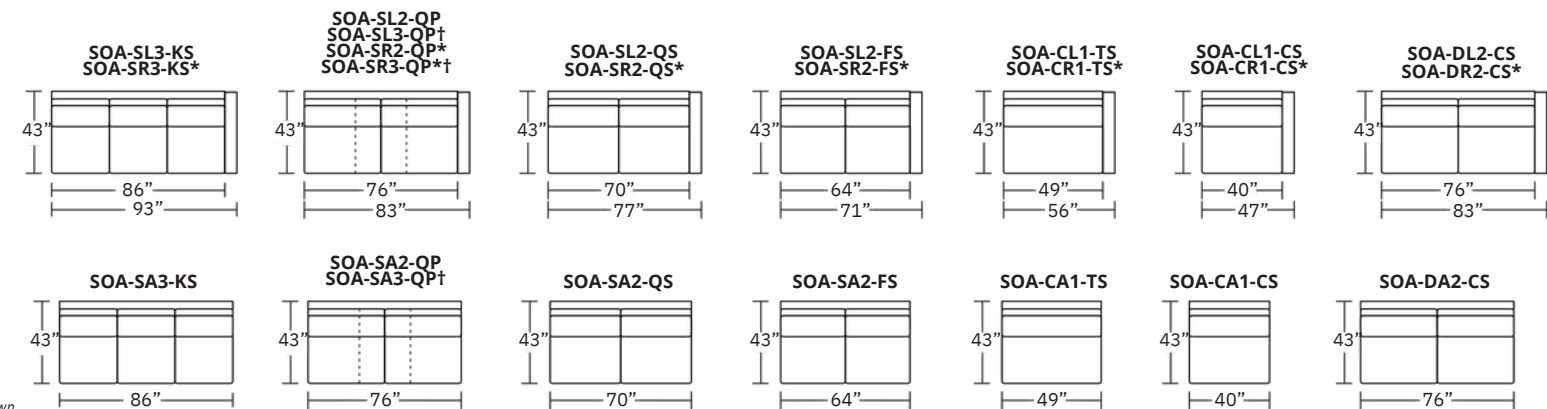

Options:

- High-density, high-resiliency foam seat cushions encased in down
- Back cushion options: **Hills** (channels), **Ridge** (saddle), **Valley** (tufted), **Tuck** (one seam), or **Plain**
- Contrasting stitch detail available in Bermuda Green, Beige, Black, Brown, Charcoal, Cream, Espresso, Gold Brown, Grey, Lemon, Midnight Blue, and Scarlet thread color
- Wood legs available in Dune, Ebony, Mink, or Oiled Ash finish

Please see actual leather, fabric, Crypton®, Sunbrella® and Ultrasuede® swatches when specifying furniture as the colors shown may vary due to the printing process.

NOTE: Please be advised that microfiber fabrics like SUEDELIFE and VEELIFE, and velvet fabrics such as JENSON, REED, and SURI, are not recommended for this style. For a comprehensive list of covers that are NOT suggested, please contact American Leather Support Services. This information can also be found on the fabric landing pages of our website or by scanning the swatch QR code.