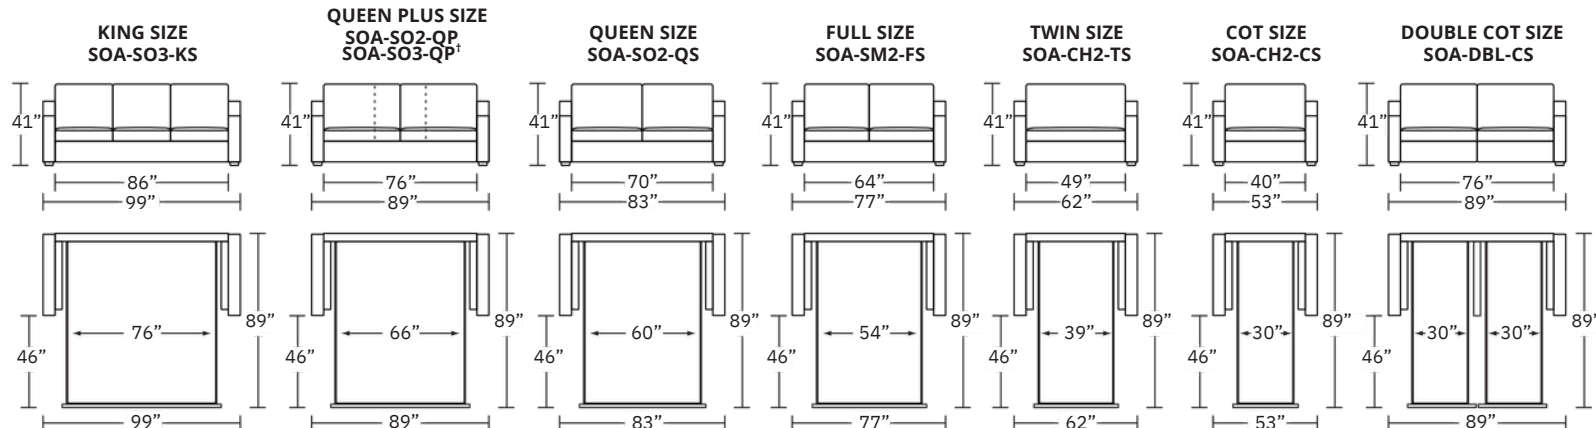

MOTION LEGEND:

- M** = Motion only
- O** = Optional motion or stationary
- NM** = No motion available

BACK CUSHION OPTIONS:

- Hills (Channels)**
- Ridge (Saddle)**
- Valley (Tufted)**
- Tuck (One Seam)**
- Plain**

Note: Dotted line indicates seam on leather, Ultrasuede® and up the roll fabrics. Seams are eliminated with railroaded fabrics.

Scale: 1/8 inch = 1 foot
All dimensions are approximate and subject to change.
Specify components from the sitting position.

Standard Features:

- Featuring the patented Ti any 24/7™ platform sleep system
- Room to stretch out with true 80 inches of bedroom-length sleeping surface
- Ultimate comfort on five inches of plush, high-density foam mattress
- Under-sofa dust covers keeps dust and dirt from ever touching the mattress
- Zero wall clearance
- Single-needle top-stitch
- Premium high-density, high-resiliency foam seat cushions
- Loose back and seat cushions
- Limited lifetime warranty on frame
- Ten-year warranty on mechanism
- Quick-ship delivery