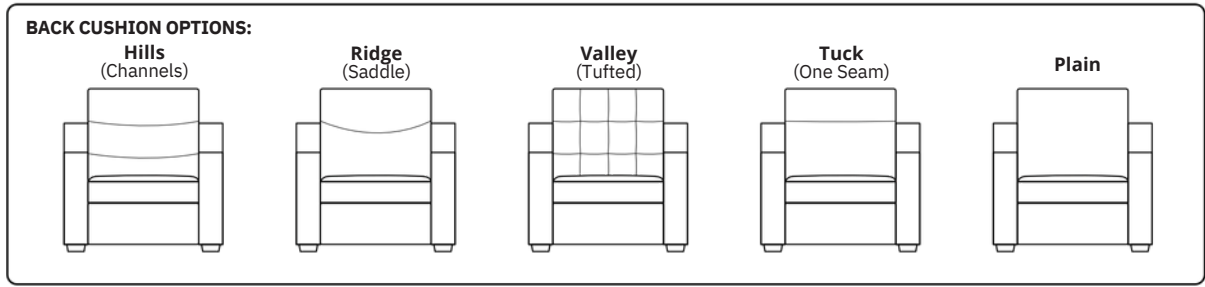

* Picture shows left arm seated. Please specify left or right arm seated when ordering.
† All orders are in seated position.
‡ Dotted lines for Queen Plus sizes indicates the number of seats.

Ti any 24/7™ Convertible mechanism, U.S. Patents #6904628, #8893323, #9468303, #9668585. Additional patents pending.

Scale: 1/8 inch = 1 foot
All dimensions are approximate and subject to change.