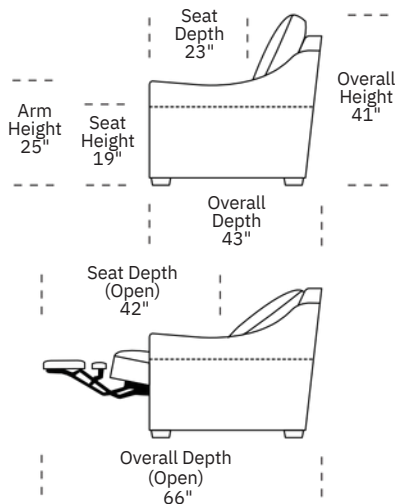

Options:

- Premium high-density, high-resiliency foam seat cushions encased in down
- Extra-firm high-density, high-resiliency foam seat cushions
- Back cushion options: **Hills** (channels), **Ridge** (saddle), **Valley** (tufted), **Tuck** (one seam), or **Plain**
- Contrasting stitch detail available in Bermuda Green, Beige, Black, Brown, Charcoal, Cream, Espresso, Gold Brown, Grey, Lemon, Midnight Blue, and Scarlet thread color
- Option of motion in armless seats
- Adjustable lumbar support
- Lithium-ion battery pack available
- Battery pack has one-year warranty
- Wood legs available in Dune, Ebony, Mink, or Oiled Ash finish

Please use actual leather, fabric, Crypton®, Sunbrella® and Ultrasuede® swatches when specifying furniture as the colors shown may vary due to the printing process.

NOTE: Please be advised that microfiber fabrics like SUEDELIFE and VEELIFE, and velvet fabrics such as JENSON, REED, and SURI, are not recommended for this style. For a comprehensive list of covers that are NOT suggested, please contact American Leather Support Services. This information can also be found on the fabric landing pages of our website or by scanning the swatch QR code.

MOTION LEGEND:

- **M** = Motion only
- **O** = Optional motion or stationary
- **NM** = No motion available

BACK CUSHION OPTIONS:

- **Hills (Channels)**
- **Ridge (Saddle)**
- **Valley (Tufted)**
- **Tuck (One Seam)**
- **Plain**

Note: Dotted line indicates seam on leather, Ultrasuede® and up the roll fabrics. Seams are eliminated with railroaded fabrics.

Scale: 1/8 inch = 1 foot
All dimensions are approximate and subject to change.
Specify components from the sitting position.