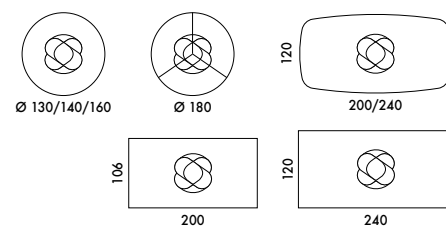

Rotolo with marble top is the designer table with a fascinating surface and character, the ideal solution to best furnish a living area with a modern touch. Valuable materials for a precious choice: made according to the Archirivolto design, this marble table is defined by the painted metal base which solidly supports the polished marble top, available round, rectangular or shaped, with oblique edges, 20 mm thick. A style with a strong and decisive character can be further highlighted by skilfully combining furnishing elements such as the Bea leather chair, the Alma sideboard and the mirrors of the Geo line. The elegance is made unmistakable by the futuristic-inspired base typical of the Rotolo line which supports the top in the crescendo of a material vortex. Also available in wood, ceramic and crystal.

Informazioni tecniche / Technical informations

Tavolo con base in metallo verniciato.

Nero	V01	Platino spazzolato	S01
Antracite	V03	Bronzo spazzolato vintage	S02
Avorio	V08		
Titanio	V04		
Bronzo	V05		
Oro	V06		

Table with painted metal base.

Black	V01	Brushed Platinum	S01
Anthracite	V03	Brushed Bronze vintage	S02
Ivory	V08		
Titanium	V04		
Bronze	V05		
Gold	V06		

Piano in marmo con bordi obliqui.

Sottopiano in legno nero spessore 25 mm, accoppiato con marmo spessore 20 mm.
Carrara lucido M01 Emperador lucido M03 Travertino opaco M05
Nero Marquinia lucido M02 Verde Alpi lucido M04