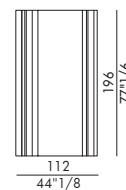

Informazioni tecniche / Technical informations

Specchio da parete o da terra in cristallo curvato specchiato fumè, supporto a parete con fissaggio verticale.

Cristallo specchiato CR5

Cristallo specchiato fumè CR3

Wall or floor mirror in smoked mirrored curved glass, wall support for vertical position.

Mirrored glass CR5

Fumè mirrored glass CR3