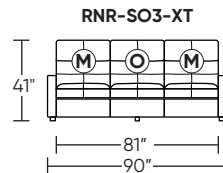

Options:

- Trillium encased cushioning
- Wood legs available in Dune, Ebony, Mink or Oiled Ash finish
- Contrasting stitch detail available in Bermuda Green, Beige, Black, Brown, Charcoal, Cream, Espresso, Gold Brown, Grey, Lemon, Midnight Blue, and Scarlet thread color

Additional Power Options:

- Motorized recliner with an in-arm control panel that is easy to use and includes a USB-C charging port
- Available on seats with an arm (Right and left arms on SO3, both seats on LVS, and seat on RCH)
- SO3 middle seat has Power, Manual, or Stationary options
- Motor and electronics have a three-year warranty
- Lithium-ion battery pack available
- Battery pack has a one-year warranty

Please use actual leather, fabric, Crypton®, Sunbrella® and Ultrasuede® swatches when specifying furniture as the colors shown may vary due to the printing process.

NOTE: Please be advised that microfiber fabrics like SUEDELIFE and VEELIFE, and velvet fabrics such as JENSON, REED, and SURJ, are not recommended for this style. For a comprehensive list of covers that are NOT suggested, please contact American Leather Support Services. This information can also be found on the fabric landing pages of our website or by scanning the swatch QR code.

Wall Clearance is 16"

Leg height is 2"

MOTION LEGEND:

- M = Motion* only
- O = Optional motion* or stationary

*Manual and Power motion available

Scale: 1/8 inch = 1 foot
All dimensions are approximate and subject to change.
Specify components from the sitting position.