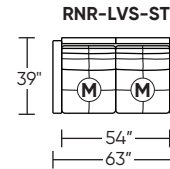

Options:

- Trillium encased cushioning
- Wood legs available in Dune, Ebony, Mink or Oiled Ash finish
- Contrasting stitch detail available in Bermuda Green, Beige, Black, Brown, Charcoal, Cream, Espresso, Gold Brown, Grey, Lemon, Midnight Blue, and Scarlet thread color

Additional Power Options:

- Motorized recliner with an in-arm control panel that is easy to use and includes a USB-C charging port
- Available on seats with an arm (Right and left arms on SO3, both seats on LVS, and seat on RCH)
- SO3 middle seat has Power, Manual, or Stationary options
- Motor and electronics have a three-year warranty
- Lithium-ion battery pack available
- Battery pack has a one-year warranty

Please use actual leather, fabric, Crypton®, Sunbrella® and Ultrasuede® swatches when specifying furniture as the colors shown may vary due to the printing process.

NOTE: Please be advised that microfiber fabrics like SUEDELIFE and VEELIFE, and velvet fabrics such as JENSON, REED, and SURJ, are not recommended for this style. For a comprehensive list of covers that are NOT suggested, please contact American Leather Support Services. This information can also be found on the fabric landing pages of our website or by scanning the swatch QR code.

Wall Clearance is 16"

Leg height is 2"

MOTION LEGEND:

- M = Motion* only
- O = Optional motion* or stationary

*Manual and Power motion available

Scale: 1/8 inch = 1 foot
All dimensions are approximate and subject to change.
Specify components from the sitting position.