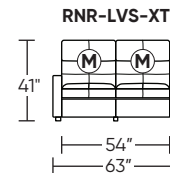

Additional Power Options:

- Motorized recliner with an in-arm control panel that is easy to use and includes a USB-C charging port
- Available on seats with an arm (Right and left arms on SO3, both seats on LVS, and seat on RCH)
- SO3 middle seat has Power, Manual, or Stationary options
- Motor and electronics have a three-year warranty
- Lithium-ion battery pack available
- Battery pack has a one-year warranty

Wall Clearance is 16"

Leg height is 2"

MOTION LEGEND:

- M = Motion* only
- O = Optional motion* or stationary

***Manual and Power motion available**

Scale: 1/8 inch = 1 foot
 All dimensions are approximate and subject to change.
 Specify components from the sitting position.