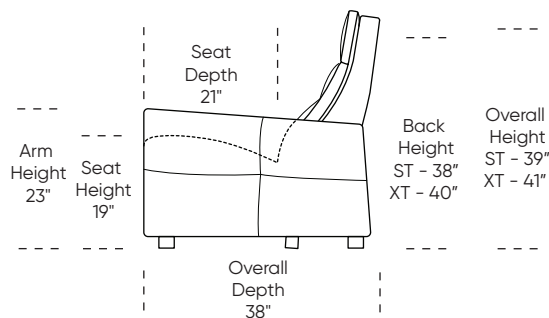

Wall Clearance is 16"

Leg height is 2"

MOTION LEGEND:

- M = Motion* only
- O = Optional motion* or stationary

***Manual and Power motion available**

Scale: 1/8 inch = 1 foot
 All dimensions are approximate and subject to change.
 Specify components from the sitting position.