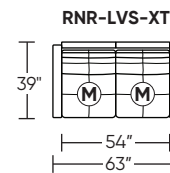

Additional Power Options:

- Motorized recliner with an in-arm control panel that is easy to use and includes a USB-C charging port
- Available on seats with an arm (Right and left arms on SO3, both seats on LVS, and seat on RCH)
- SO3 middle seat has Power, Manual, or Stationary options
- Motor and electronics have a three-year warranty
- Lithium-ion battery pack available
- Battery pack has a one-year warranty

Wall Clearance is 16"

Leg height is 2"

MOTION LEGEND:

- M = Motion* only
- O = Optional motion* or stationary

***Manual and Power motion available**

Scale: 1/8 inch = 1 foot
 All dimensions are approximate and subject to change.
 Specify components from the sitting position.