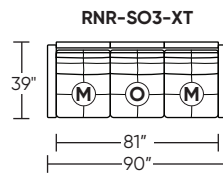

Options:

- Trillium encased cushioning
- Wood legs available in Dune, Ebony, Mink or Oiled Ash finish
- Contrasting stitch detail available in Bermuda Green, Beige, Black, Brown, Charcoal, Cream, Espresso, Gold Brown, Grey, Lemon, Midnight Blue, and Scarlet thread color

Additional Power Options:

- Motorized recliner with an in-arm control panel that is easy to use and includes a USB-C charging port
- Available on seats with an arm (Right and left arms on SO3, both seats on LVS, and seat on RCH)
- SO3 middle seat has Power, Manual, or Stationary options
- Motor and electronics have a three-year warranty
- Lithium-ion battery pack available
- Battery pack has a one-year warranty

Please use actual leather, fabric, Crypton®, Sunbrella® and Ultrasuede® swatches when specifying furniture as the colors shown may vary due to the printing process.

NOTE: Please be advised that microfiber fabrics like SUEDELIFE and VEELIFE, and velvet fabrics such as JENSON, REED, and SURJ, are not recommended for this style. For a comprehensive list of covers that are NOT suggested, please contact American Leather Support Services. This information can also be found on the fabric landing pages of our website or by scanning the swatch QR code.

Wall Clearance is 16"

Leg height is 2"

MOTION LEGEND:

- M = Motion* only
- O = Optional motion* or stationary

*Manual and Power motion available

Scale: 1/8 inch = 1 foot
All dimensions are approximate and subject to change.
Specify components from the sitting position.