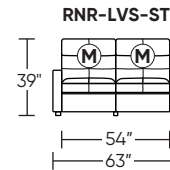

Additional Power Options:

- Motorized recliner with an in-arm control panel that is easy to use and includes a USB-C charging port
- Available on seats with an arm (Right and left arms on SO3, both seats on LVS, and seat on RCH)
- SO3 middle seat has Power, Manual, or Stationary options
- Motor and electronics have a three-year warranty
- Lithium-ion battery pack available
- Battery pack has a one-year warranty

Wall Clearance is 16"

Leg height is 2"

MOTION LEGEND:

- M = Motion* only
- O = Optional motion* or stationary

***Manual and Power motion available**

Scale: 1/8 inch = 1 foot
 All dimensions are approximate and subject to change.
 Specify components from the sitting position.