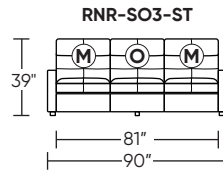

Options:

- Trillium encased cushioning
- Wood legs available in Dune, Ebony, Mink or Oiled Ash finish
- Contrasting stitch detail available in Bermuda Green, Beige, Black, Brown, Charcoal, Cream, Espresso, Gold Brown, Grey, Lemon, Midnight Blue, and Scarlet thread color

Additional Power Options:

- Motorized recliner with an in-arm control panel that is easy to use and includes a USB-C charging port
- Available on seats with an arm (Right and left arms on SO3, both seats on LVS, and seat on RCH)
- SO3 middle seat has Power, Manual, or Stationary options
- Motor and electronics have a three-year warranty
- Lithium-ion battery pack available
- Battery pack has a one-year warranty

Please use actual leather, fabric, Crypton®, Sunbrella® and Ultrasuede® swatches when specifying furniture as the colors shown may vary due to the printing process.

NOTE: Please be advised that microfiber fabrics like SUEDELIFE and VEELIFE, and velvet fabrics such as JENSON, REED, and SURJ, are not recommended for this style. For a comprehensive list of covers that are NOT suggested, please contact American Leather Support Services. This information can also be found on the fabric landing pages of our website or by scanning the swatch QR code.

Wall Clearance is 16"

Leg height is 2"

MOTION LEGEND:

- M = Motion* only
- O = Optional motion* or stationary

*Manual and Power motion available

Scale: 1/8 inch = 1 foot
All dimensions are approximate and subject to change.
Specify components from the sitting position.