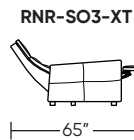

Options:

- Trillium encased cushioning
- Wood legs available in Dune, Ebony, Mink or Oiled Ash finish
- Contrasting stitch detail available in Bermuda Green, Beige, Black, Brown, Charcoal, Cream, Espresso, Gold Brown, Grey, Lemon, Midnight Blue, and Scarlet thread color

Additional Power Options:

- Motorized recliner with an in-arm control panel that is easy to use and includes a USB-C charging port
- Available on seats with an arm (Right and left arms on SO3, both seats on LVS, and seat on RCH)
- SO3 middle seat has Power, Manual, or Stationary options
- Motor and electronics have a three-year warranty
- Lithium-ion battery pack available
- Battery pack has a one-year warranty

Please use actual leather, fabric, Crypton®, Sunbrella® and Ultrasuede® swatches when specifying furniture as the colors shown may vary due to the printing process.

NOTE: Please be advised that microfiber fabrics like SUEDELIFE and VEELIFE, and velvet fabrics such as JENSON, REED, and SURJ, are not recommended for this style. For a comprehensive list of covers that are NOT suggested, please contact American Leather Support Services. This information can also be found on the fabric landing pages of our website or by scanning the swatch QR code.

Wall Clearance is 16"

Leg height is 2"

MOTION LEGEND:

- M = Motion* only
- O = Optional motion* or stationary

*Manual and Power motion available

Scale: 1/8 inch = 1 foot
All dimensions are approximate and subject to change.
Specify components from the sitting position.