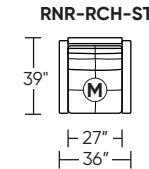

Wall Clearance is 16"

Leg height is 2"

MOTION LEGEND:

- M = Motion* only
- O = Optional motion* or stationary

***Manual and Power motion available**

Scale: 1/8 inch = 1 foot
 All dimensions are approximate and subject to change.
 Specify components from the sitting position.