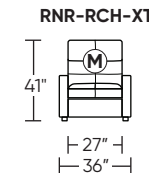

Wall Clearance is 16"

Leg height is 2"

MOTION LEGEND:

- M = Motion* only
- O = Optional motion* or stationary

***Manual and Power motion available**

Scale: 1/8 inch = 1 foot
 All dimensions are approximate and subject to change.
 Specify components from the sitting position.