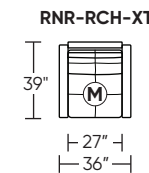

Wall Clearance is 16"

Leg height is 2"

MOTION LEGEND:

- M = Motion* only
- O = Optional motion* or stationary

***Manual and Power motion available**

Scale: 1/8 inch = 1 foot
 All dimensions are approximate and subject to change.
 Specify components from the sitting position.