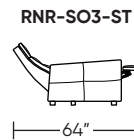

Additional Power Options:

- Motorized recliner with an in-arm control panel that is easy to use and includes a USB-C charging port
- Available on seats with an arm (Right and left arms on SO3, both seats on LVS, and seat on RCH)
- SO3 middle seat has Power, Manual, or Stationary options
- Motor and electronics have a three-year warranty
- Lithium-ion battery pack available
- Battery pack has a one-year warranty

Wall Clearance is 16"

Leg height is 2"

MOTION LEGEND:

- M = Motion* only
- O = Optional motion* or stationary

***Manual and Power motion available**

Scale: 1/8 inch = 1 foot
 All dimensions are approximate and subject to change.
 Specify components from the sitting position.