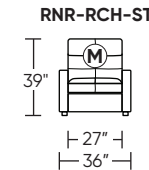

Wall Clearance is 16"

Leg height is 2"

MOTION LEGEND:

- M = Motion* only
- O = Optional motion* or stationary

***Manual and Power motion available**

Scale: 1/8 inch = 1 foot
 All dimensions are approximate and subject to change.
 Specify components from the sitting position.