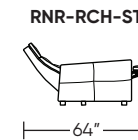

Options:

- Trillium encased cushioning
- Wood legs available in Dune, Ebony, Mink or Oiled Ash finish
- Contrasting stitch detail available in Bermuda Green, Beige, Black, Brown, Charcoal, Cream, Espresso, Gold Brown, Grey, Lemon, Midnight Blue, and Scarlet thread color

Additional Power Options:

- Motorized recliner with an in-arm control panel that is easy to use and includes a USB-C charging port
- Available on seats with an arm (Right and left arms on SO3, both seats on LVS, and seat on RCH)
- SO3 middle seat has Power, Manual, or Stationary options
- Motor and electronics have a three-year warranty
- Lithium-ion battery pack available
- Battery pack has a one-year warranty

Please use actual leather, fabric, Crypton®, Sunbrella® and Ultrasuede® swatches when specifying furniture as the colors shown may vary due to the printing process.

NOTE: Please be advised that microfiber fabrics like SUEDELIFE and VEELIFE, and velvet fabrics such as JENSON, REED, and SURJ, are not recommended for this style. For a comprehensive list of covers that are NOT suggested, please contact American Leather Support Services. This information can also be found on the fabric landing pages of our website or by scanning the swatch QR code.

Wall Clearance is 16"

Leg height is 2"

MOTION LEGEND:

- M = Motion* only
- O = Optional motion* or stationary

*Manual and Power motion available

Scale: 1/8 inch = 1 foot
All dimensions are approximate and subject to change.
Specify components from the sitting position.