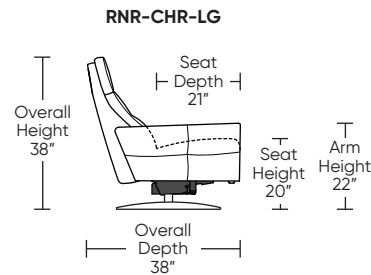

RAINIER

Standard Features:

- Patented weight balanced mechanism
- Monofilament elastic webbing suspension
- Premium high-density, high-resiliency molded foam seat cushion encased in down
- Down encased cushioning
- Semi-attached back cushion
- Tight seat cushion
- Double-needle quilting and single-needle top-stitch with thick thread
- Manual articulating headrest
- Limited lifetime warranty on frame and suspension
- Quick-ship delivery
- Ten-year warranty on mechanism

Please use actual leather, fabric, Crypton®, Sunbrella® and Ultrasuede® swatches when specifying furniture as the colors shown may vary due to the printing process.

Wall Clearance: ST - 14", LG - 16", XL - 18"

Scale: 1/4 inch = 1 foot
All dimensions are approximate and subject to change.
Specify components from the sitting position.