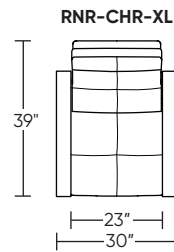

Please use actual leather, fabric, Crypton®, Sunbrella® and Ultrasuede® swatches when specifying furniture as the colors shown may vary due to the printing process.

Wall Clearance: ST - 14", LG - 16", XL - 18"

Scale: 1/4 inch = 1 foot
All dimensions are approximate and subject to change.
Specify components from the sitting position.