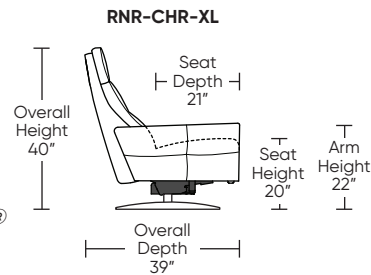

RAINIER

Standard Features:

- Patented weight balanced mechanism
- Monofilament elastic webbing suspension
- Premium high-density, high-resiliency molded foam seat cushion encased in down
- Down encased cushioning
- Semi-attached back cushion
- Tight seat cushion
- Double-needle quilting and single-needle top-stitch with thick thread
- Manual articulating headrest
- Limited lifetime warranty on frame and suspension
- Quick-ship delivery
- Ten-year warranty on mechanism

Please use actual leather, fabric, Crypton®, Sunbrella® and Ultrasuede® swatches when specifying furniture as the colors shown may vary due to the printing process.

Wall Clearance: ST - 14", LG - 16", XL - 18"

Scale: 1/4 inch = 1 foot
All dimensions are approximate and subject to change.
Specify components from the sitting position.