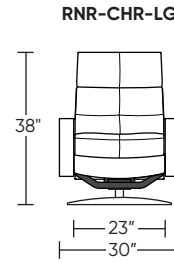

Please use actual leather, fabric, Crypton®, Sunbrella® and Ultrasuede® swatches when specifying furniture as the colors shown may vary due to the printing process.

Wall Clearance: ST - 14", LG - 16", XL - 18"

Scale: 1/4 inch = 1 foot
All dimensions are approximate and subject to change.
Specify components from the sitting position.