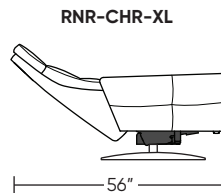

Please use actual leather, fabric, Crypton®, Sunbrella® and Ultrasuede® swatches when specifying furniture as the colors shown may vary due to the printing process.

Wall Clearance: ST - 14", LG - 16", XL - 18"

Scale: 1/4 inch = 1 foot
All dimensions are approximate and subject to change.
Specify components from the sitting position.