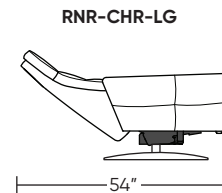

Please use actual leather, fabric, Crypton®, Sunbrella® and Ultrasuede® swatches when specifying furniture as the colors shown may vary due to the printing process.

Wall Clearance: ST - 14", LG - 16", XL - 18"

Scale: 1/4 inch = 1 foot
All dimensions are approximate and subject to change.
Specify components from the sitting position.