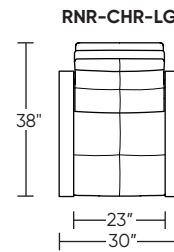

Please use actual leather, fabric, Crypton®, Sunbrella® and Ultrasuede® swatches when specifying furniture as the colors shown may vary due to the printing process.

Wall Clearance: ST - 14", LG - 16", XL - 18"

Scale: 1/4 inch = 1 foot
All dimensions are approximate and subject to change.
Specify components from the sitting position.