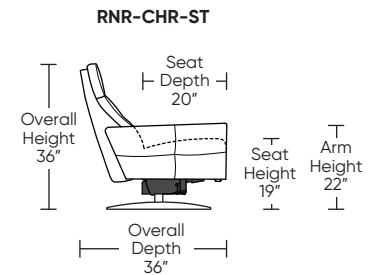

RAINIER

Standard Features:

- Patented weight balanced mechanism
- Monofilament elastic webbing suspension
- Premium high-density, high-resiliency molded foam seat cushion encased in down
- Down encased cushioning
- Semi-attached back cushion
- Tight seat cushion
- Double-needle quilting and single-needle top-stitch with thick thread
- Manual articulating headrest
- Limited lifetime warranty on frame and suspension
- Quick-ship delivery
- Ten-year warranty on mechanism

Please use actual leather, fabric, Crypton®, Sunbrella® and Ultrasuede® swatches when specifying furniture as the colors shown may vary due to the printing process.

Wall Clearance: ST - 14", LG - 16", XL - 18"

Scale: 1/4 inch = 1 foot
All dimensions are approximate and subject to change.
Specify components from the sitting position.