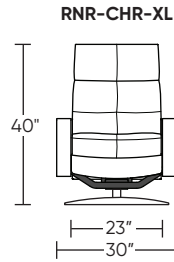

Please use actual leather, fabric, Crypton®, Sunbrella® and Ultrasuede® swatches when specifying furniture as the colors shown may vary due to the printing process.

Wall Clearance: ST - 14", LG - 16", XL - 18"

Scale: 1/4 inch = 1 foot
All dimensions are approximate and subject to change.
Specify components from the sitting position.