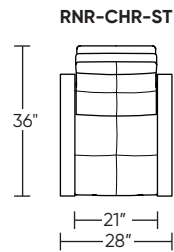

Please use actual leather, fabric, Crypton®, Sunbrella® and Ultrasuede® swatches when specifying furniture as the colors shown may vary due to the printing process.

Wall Clearance: ST - 14", LG - 16", XL - 18"

Scale: 1/4 inch = 1 foot
All dimensions are approximate and subject to change.
Specify components from the sitting position.