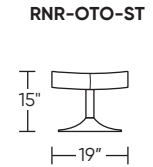

RAINIER

Standard Features:

- Patented weight balanced mechanism
- Monofilament elastic webbing suspension
- Premium high-density, high-resiliency molded foam seat cushion encased in down
- Down encased cushioning
- Semi-attached back cushion
- Tight seat cushion
- Double-needle quilting and single-needle top-stitch with thick thread
- Manual articulating headrest
- Limited lifetime warranty on frame and suspension
- Quick-ship delivery
- Ten-year warranty on mechanism

Please use actual leather, fabric, Crypton®, Sunbrella® and Ultrasuede® swatches when specifying furniture as the colors shown may vary due to the printing process.

Wall Clearance: ST - 14", LG - 16", XL - 18"

Scale: 1/4 inch = 1 foot
All dimensions are approximate and subject to change.
Specify components from the sitting position.