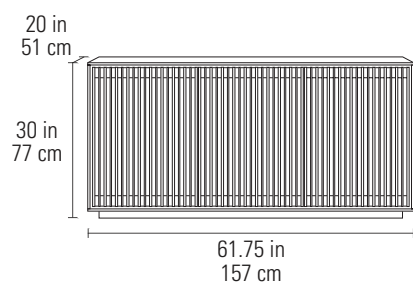

# PROFILE™

DESIGN **MATTHEW WEATHERLY**

A stunning storage collection, Profile redefines the art of functional design. Housing a complete media center or storing away a wealth of items, each piece stands as a testament to beauty and practicality.

## 8477 3-DOOR CONSOLE

Recommended TV Size	up to 65"
Overall Dimensions	30H x 61.75 x 20 in   77H x 157 x 51 cm
Top Shelf Capacity	150 lbs   68 kg
Bottom Shelf Capacity	100 lbs   45 kg
Component Capacity	6-9
Number of Adjustable Shelves	4
Weight	211 lbs   96 kg

## 8479 4-DOOR CABINET

Recommended TV Size	up to 85"
Overall Dimensions	23.5H x 81.75 x 20 in   60H x 208 x 51 cm
Top Shelf Capacity	150 lbs   68 kg
Bottom Shelf Capacity	100 lbs   45 kg
Component Capacity	5-8
Number of Adjustable Shelves	3
Weight	203 lbs   92 kg