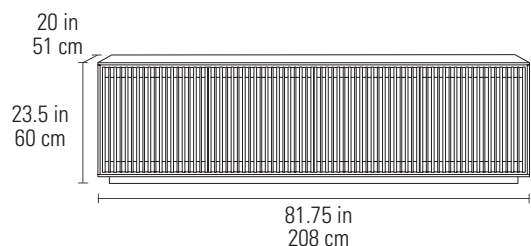

# PROFILE™

DESIGN **MATTHEW WEATHERLY**

A stunning storage collection, Profile redefines the art of functional design. Housing a complete media center or storing away a wealth of items, each piece stands as a testament to beauty and practicality.

## 8477 3-DOOR CONSOLE

Recommended TV Size	up to 65"
Overall Dimensions	30H x 61.75 x 20 in   77H x 157 x 51 cm
Top Shelf Capacity	150 lbs   68 kg
Bottom Shelf Capacity	100 lbs   45 kg
Component Capacity	6-9
Number of Adjustable Shelves	4
Weight	211 lbs   96 kg

## 8479 4-DOOR CABINET

Recommended TV Size	up to 85"
Overall Dimensions	23.5H x 81.75 x 20 in   60H x 208 x 51 cm
Top Shelf Capacity	150 lbs   68 kg
Bottom Shelf Capacity	100 lbs   45 kg
Component Capacity	5-8
Number of Adjustable Shelves	3
Weight	203 lbs   92 kg