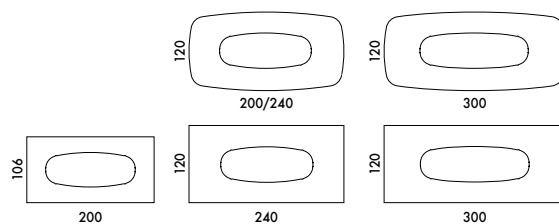

Informazioni tecniche / Technical informations

H 76

Tavolo con base in metallo verniciato.

Nero	V01	Platino spazzolato	S01
Avorio	V08	Bronzo spazzolato vintage	S02
Titanio	V04		
Bronzo	V05		

Piano in legno impiallacciato con bordi obliqui spessore 38 mm.

Noce Canaletto	NC
Frassino Nero	FNR
Frassino Testa di Moro	FTM

Table with painted metal base.

Black	V01	Brushed Platinum	S01
Ivory	V08	Brushed Bronze vintage	S02
Titanium	V04		
Bronze	V05		

Veneered wood top with oblique edges 38 mm thickness.

Canaletto Walnut	NC
Black Ash	FNR
Dark Brown Ash	FTM