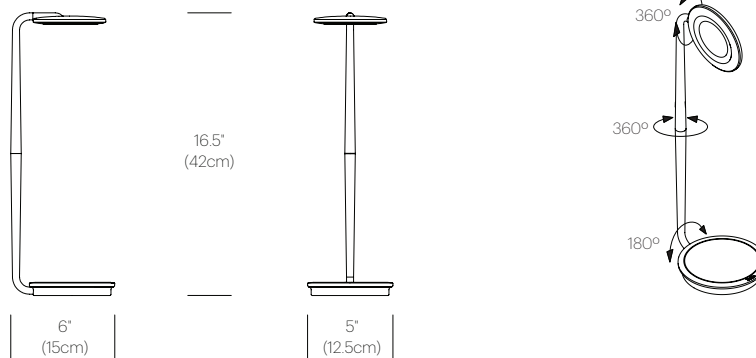

CERTIFICATIONS

PACKAGING WEIGHT AND DIMENSIONS

Pixo:	3.45LBS	17" X 9.5" X 2"
	1.6KGS	43cm X 24cm X 5cm

NOTES

Occupancy sensor model available upon request. Custom requests can be considered on volume orders.

FINISHES

DIMENSIONS

PIXO

PIXO WALL

DESCRIPTION

Pixo offers maximum utility in a minimal footprint. The compact and efficient LED task light is highly adjustable, allowing you to focus warm, glare-free light where you need it most. For added convenience, the elegant form factor features full-range dimming via its easy to use optical switch. The base integrates a USB port for charging mobile devices. Pixo now offers an expansive array of expressive and sophisticated colors to suit every discerning taste.

FEATURES

- 360° arm rotation
- 180° arm tilt
- 360° shade rotation
- USB charging port
- Advanced LED array eliminates multiple shadows
- ADA compliant
- Ships flat-packed

SPECIFICATIONS

- Voltage: 120-240V 50-60Hz
- Power consumption: 6W MAX
- Color temperature: 3000K
- Luminosity: 325 Lumens
- Luminaire efficacy: 54 Lumens/Watt
- Color Rendition Index: 90 CRI
- 50K hour lifespan
- Cable length: 6' (182cm)
- Global multi-plug adapter available
- 1 year warranty

CERTIFICATIONS

PACKAGING WEIGHT AND DIMENSIONS

Pixo Wall:	3.45LBS	17" X 9.5" X 2"
	1.6KGS	43cm X 24cm X 5cm

NOTES

Additional finishes can be considered on volume orders

FINISHES

WHITE

DIMENSIONS