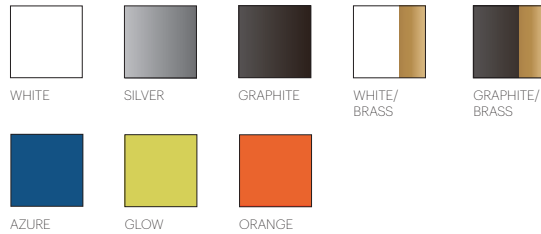

PIXO PLUS

DESCRIPTION

Designed for maximum utility in a minimal footprint, this compact and efficient LED task light is highly adjustable, allowing you to focus warm, glare-free light where you need it most. For added convenience, the elegant form factor features full-range dimming via its intuitive optical switch. Pixo's newly upgraded wireless charging base now provides more power to reduce charge time in addition to a USB-C charging port for added convenience. Pixo Plus is available in an expansive array of expressive and sophisticated colors to suite every discerning taste.

FIXTURE TYPE

Table

LIGHT SOURCE

(78x) High-output LED array

LIGHT CONTROL

Full range dim control 100%-10% (optical switch)

FEATURES

- 360° arm rotation
- 180° arm tilt
- 360° shade rotation
- Wireless charging (up to 15W)
- USB-C charging port (up to 15W)
- Advanced LED array eliminates multiple shadows
- ADA compliant
- Ships flat-packed
- OCC model available upon request

SPECIFICATIONS

- Voltage: 120-240V 50-60Hz
- Power consumption: 6W MAX
- Color temperature: 3000K
- Luminosity: 325 Lumens
- Luminaire efficacy: 54 Lumens/Watt
- Color Rendition Index: 90 CRI
- 50K hour lifespan
- Cable length: 6' (182cm)
- Global multi-plug adapter available

CERTIFICATIONS

PRODUCT CODES

Pixo Plus (White):	PIXO PLUS WHT
Pixo Plus (Silver):	PIXO PLUS SLV
Pixo Plus (Graphite):	PIXO PLUS BLK
Pixo Plus (Azure):	PIXO PLUS BLU
Pixo Plus (Glow):	PIXO PLUS GLW
Pixo Plus (Orange):	PIXO PLUS ORG
Pixo Plus (White/Brass):	PIXO PLUS WHT/BRA
Pixo Plus (Graphite/Brass):	PIXO PLUS BLK/BRA

PACKAGING WEIGHT AND DIMENSIONS

Pixo:	3.45LBS	17" X 9.5" X 2"
	1.6KGS	43cm X 24cm X 5cm

NOTES

- Occupancy sensor model available upon request
- Custom requests can be considered on volume orders

FINISHES

DIMENSIONS

PIXO