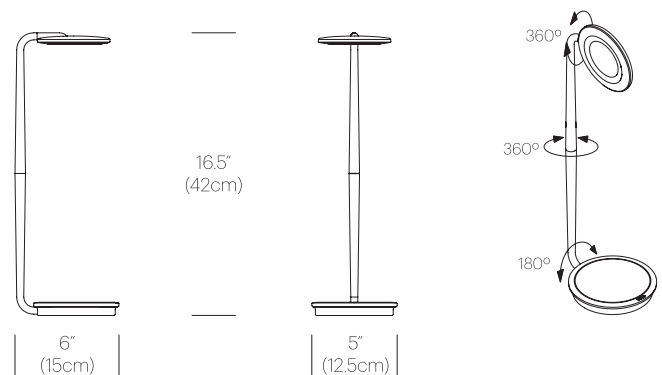

PACKAGING WEIGHT AND DIMENSIONS

Pixo:	3.45LBS	17" X 9.5" X 2"
	1.6KGS	43cm X 24cm X 5cm

NOTES

- Occupancy sensor model available upon request
- Custom requests can be considered on volume orders

FINISHES

DIMENSIONS

PIXO

PIXO WALL

DESCRIPTION

Pixo offers maximum utility in a minimal footprint. The compact and efficient LED task light is highly adjustable, allowing you to focus warm, glare-free light where you need it most. For added convenience, the elegant form factor features full-range dimming via its easy to use optical switch. The base integrates a USB port for charging mobile devices. Pixo now offers an expansive array of expressive and sophisticated colors to suit every discerning taste.