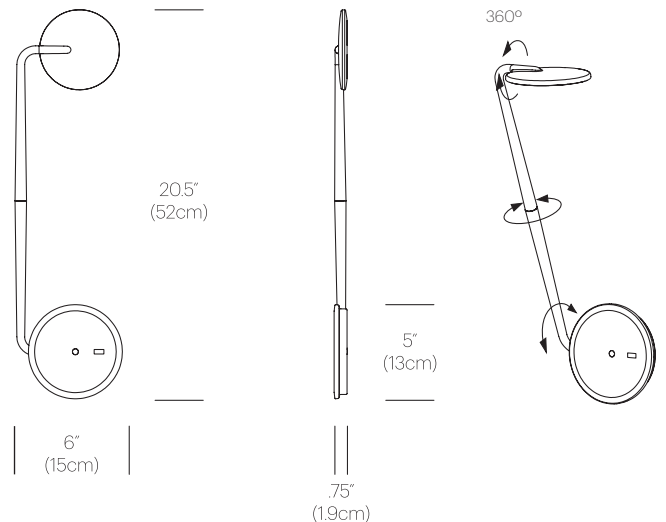

PACKAGING WEIGHT AND DIMENSIONS

Pixo:	3.45LBS	17" X 9.5" X 2"
	1.6KGS	43cm X 24cm X 5cm

NOTES

- Occupancy sensor model available upon request
- Custom requests can be considered on volume orders

FINISHES

DIMENSIONS

SPECIFICATIONS

- Voltage: 120-240V 50-60Hz
- Power consumption: 6W MAX
- Color temperature: 3000K
- Luminosity: 325 Lumens
- Luminaire efficacy: 54 Lumens/Watt
- Color Rendition Index: 90 CRI
- 50K hour lifespan
- Cable length: 6' (182cm)
- Global multi-plug adapter available

CERTIFICATIONS

FINISHES

WHITE

DIMENSIONS

PIXO WALL

PRODUCT CODES

Pixo Wall Pin-up (White):	PIXO WALL WHT
Pixo Wall Hard-wired (White):	PIXO WALL HW WHT

PACKAGING WEIGHT AND DIMENSIONS

Pixo Wall:	3.45LBS	17" X 9.5" X 2"
	1.6KGS	43cm X 24cm X 5cm

NOTES

Additional finishes can be considered on volume orders