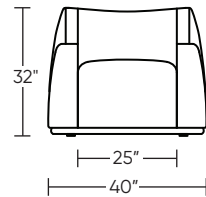

Base height is 2"
Swivel height is 1 1/2"

Please use actual leather, fabric, Crypton®, Sunbrella® and Ultrasuede® swatches when specifying furniture as the colors shown may vary due to the printing process.

PIA-CHR-ST (stationary)

PIA-CHS-ST (swivel)

PIA-CHR-ST (stationary)

PIA-CHS-ST (swivel)

PIA-CHR-ST (stationary)

PIA-CHS-ST (swivel)

Scale: 1/4 inch = 1 foot
All dimensions are approximate and subject to change.
Specify components from the sitting position.