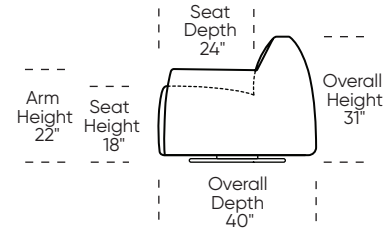

Base height is 2"
Swivel height is 1 1/2"

Please use actual leather, fabric, Crypton®, Sunbrella® and Ultrasuede® swatches when specifying furniture as the colors shown may vary due to the printing process.

PIA-CHR-ST (stationary)

PIA-CHS-ST (swivel)

PIA-CHR-ST (stationary)

PIA-CHS-ST (swivel)

PIA-CHR-ST (stationary)

PIA-CHS-ST (swivel)

Scale: 1/4 inch = 1 foot
All dimensions are approximate and subject to change.
Specify components from the sitting position.