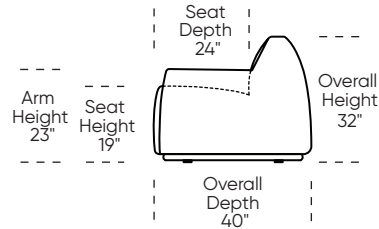

Base height is 2"
Swivel height is 1 1/2"

Please use actual leather, fabric, Crypton®, Sunbrella® and Ultrasuede® swatches when specifying furniture as the colors shown may vary due to the printing process.

PIA-CHR-ST (stationary)

PIA-CHS-ST (swivel)

PIA-CHR-ST (stationary)

PIA-CHS-ST (swivel)

PIA-CHR-ST (stationary)

PIA-CHS-ST (swivel)

Scale: 1/4 inch = 1 foot
All dimensions are approximate and subject to change.
Specify components from the sitting position.