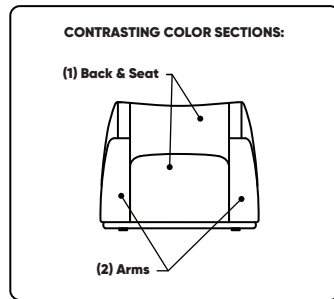

Base height is 2"
Swivel height is 1 1/2"

Please use actual leather, fabric, Crypton®, Sunbrella® and Ultrasuede® swatches when specifying furniture as the colors shown may vary due to the printing process.

PIA-CHR-ST (stationary)

PIA-CHS-ST (swivel)

PIA-CHR-ST (stationary)

PIA-CHS-ST (swivel)

PIA-CHR-ST (stationary)

PIA-CHS-ST (swivel)

Scale: 1/4 inch = 1 foot
All dimensions are approximate and subject to change.
Specify components from the sitting position.