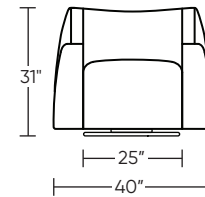

Base height is 2"
Swivel height is 1 1/2"

Please use actual leather, fabric, Crypton®, Sunbrella® and Ultrasuede® swatches when specifying furniture as the colors shown may vary due to the printing process.

PIA-CHR-ST (stationary)

PIA-CHS-ST (swivel)

PIA-CHR-ST (stationary)

PIA-CHS-ST (swivel)

PIA-CHR-ST (stationary)

PIA-CHS-ST (swivel)

Scale: 1/4 inch = 1 foot
All dimensions are approximate and subject to change.
Specify components from the sitting position.