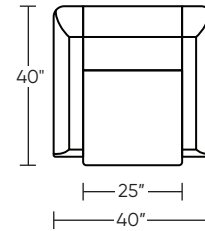

Base height is 2"
Swivel height is 1 1/2"

Please use actual leather, fabric, Crypton®, Sunbrella® and Ultrasuede® swatches when specifying furniture as the colors shown may vary due to the printing process.

PIA-CHR-ST (stationary)

PIA-CHS-ST (swivel)

PIA-CHR-ST (stationary)

PIA-CHS-ST (swivel)

PIA-CHR-ST (stationary)

PIA-CHS-ST (swivel)

Scale: 1/4 inch = 1 foot
All dimensions are approximate and subject to change.
Specify components from the sitting position.