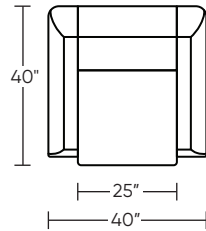

Base height is 2"
Swivel height is 1 1/2"

Please use actual leather, fabric, Crypton®, Sunbrella® and Ultrasuede® swatches when specifying furniture as the colors shown may vary due to the printing process.

PIA-CHR-ST (stationary)

PIA-CHS-ST (swivel)

PIA-CHR-ST (stationary)

PIA-CHS-ST (swivel)

PIA-CHR-ST (stationary)

PIA-CHS-ST (swivel)

Scale: 1/4 inch = 1 foot
All dimensions are approximate and subject to change.
Specify components from the sitting position.