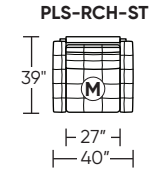

Wall Clearance is 16"

Leg height is 2"

MOTION LEGEND:

- M = Motion* only
- O = Optional motion* or stationary

*Manual and Power motion available

Scale: 1/8 inch = 1 foot
All dimensions are approximate and subject to change.
Specify components from the sitting position.