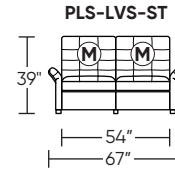

Additional Power Options:

- Motorized recliner with an in-arm control panel that is easy to use and includes a USB-C charging port
- Available on seats with an arm (Right and left arms on SO3, both seats on LVS, and seat on RCH)
- SO3 middle seat has Power, Manual, or Stationary options
- Motor and electronics have a three-year warranty
- Lithium-ion battery pack available
- Battery pack has a one-year warranty

Wall Clearance is 16"

Leg height is 2"

MOTION LEGEND:

- M = Motion* only
- O = Optional motion* or stationary

*Manual and Power motion available

Scale: 1/8 inch = 1 foot
All dimensions are approximate and subject to change.
Specify components from the sitting position.