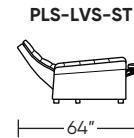

Additional Power Options:

- Motorized recliner with an in-arm control panel that is easy to use and includes a USB-C charging port
- Available on seats with an arm (Right and left arms on SO3, both seats on LVS, and seat on RCH)
- SO3 middle seat has Power, Manual, or Stationary options
- Motor and electronics have a three-year warranty
- Lithium-ion battery pack available
- Battery pack has a one-year warranty

Wall Clearance is 16"

Leg height is 2"

MOTION LEGEND:

- M = Motion* only
- O = Optional motion* or stationary

*Manual and Power motion available

Scale: 1/8 inch = 1 foot
All dimensions are approximate and subject to change.
Specify components from the sitting position.