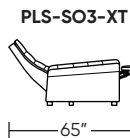

Additional Power Options:

- Motorized recliner with an in-arm control panel that is easy to use and includes a USB-C charging port
- Available on seats with an arm (Right and left arms on SO3, both seats on LVS, and seat on RCH)
- SO3 middle seat has Power, Manual, or Stationary options
- Motor and electronics have a three-year warranty
- Lithium-ion battery pack available
- Battery pack has a one-year warranty

Wall Clearance is 16"

Leg height is 2"

MOTION LEGEND:

- M = Motion* only
- O = Optional motion* or stationary

*Manual and Power motion available

Scale: 1/8 inch = 1 foot
All dimensions are approximate and subject to change.
Specify components from the sitting position.