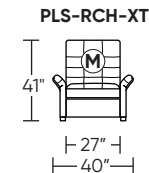

Additional Power Options:

- Motorized recliner with an in-arm control panel that is easy to use and includes a USB-C charging port
- Available on seats with an arm (Right and left arms on SO3, both seats on LVS, and seat on RCH)
- SO3 middle seat has Power, Manual, or Stationary options
- Motor and electronics have a three-year warranty
- Lithium-ion battery pack available
- Battery pack has a one-year warranty

Wall Clearance is 16"

Leg height is 2"

MOTION LEGEND:

- M = Motion* only
- O = Optional motion* or stationary

*Manual and Power motion available

Scale: 1/8 inch = 1 foot
All dimensions are approximate and subject to change.
Specify components from the sitting position.