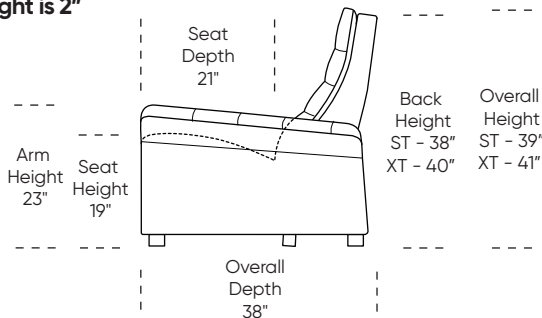

Additional Power Options:

- Motorized recliner with an in-arm control panel that is easy to use and includes a USB-C charging port
- Available on seats with an arm (Right and left arms on SO3, both seats on LVS, and seat on RCH)
- SO3 middle seat has Power, Manual, or Stationary options
- Motor and electronics have a three-year warranty
- Lithium-ion battery pack available
- Battery pack has a one-year warranty

Wall Clearance is 16"

Leg height is 2"

MOTION LEGEND:

- M = Motion* only
- O = Optional motion* or stationary

*Manual and Power motion available

Scale: 1/8 inch = 1 foot
All dimensions are approximate and subject to change.
Specify components from the sitting position.