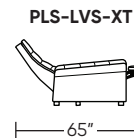

Additional Power Options:

- Motorized recliner with an in-arm control panel that is easy to use and includes a USB-C charging port
- Available on seats with an arm (Right and left arms on SO3, both seats on LVS, and seat on RCH)
- SO3 middle seat has Power, Manual, or Stationary options
- Motor and electronics have a three-year warranty
- Lithium-ion battery pack available
- Battery pack has a one-year warranty

Wall Clearance is 16"

Leg height is 2"

MOTION LEGEND:

- M = Motion* only
- O = Optional motion* or stationary

*Manual and Power motion available

Scale: 1/8 inch = 1 foot
All dimensions are approximate and subject to change.
Specify components from the sitting position.