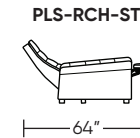

Additional Power Options:

- Motorized recliner with an in-arm control panel that is easy to use and includes a USB-C charging port
- Available on seats with an arm (Right and left arms on SO3, both seats on LVS, and seat on RCH)
- SO3 middle seat has Power, Manual, or Stationary options
- Motor and electronics have a three-year warranty
- Lithium-ion battery pack available
- Battery pack has a one-year warranty

Wall Clearance is 16"

Leg height is 2"

MOTION LEGEND:

- M = Motion* only
- O = Optional motion* or stationary

*Manual and Power motion available

Scale: 1/8 inch = 1 foot
All dimensions are approximate and subject to change.
Specify components from the sitting position.