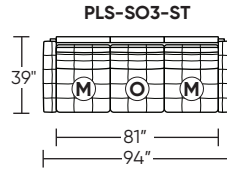

Options:

- Trillium encased cushioning
- Wood legs available in Dune, Ebony, Mink or Oiled Ash finish
- Contrasting stitch detail available in Bermuda Green, Beige, Black, Brown, Charcoal, Cream, Espresso, Gold Brown, Grey, Lemon, Midnight Blue, and Scarlet thread color

Additional Power Options:

- Motorized recliner with an in-arm control panel that is easy to use and includes a USB-C charging port
- Available on seats with an arm (Right and left arms on SO3, both seats on LVS, and seat on RCH)
- SO3 middle seat has Power, Manual, or Stationary options
- Motor and electronics have a three-year warranty
- Lithium-ion battery pack available
- Battery pack has a one-year warranty

Please use actual leather, fabric, Crypton®, Sunbrella® and Ultrasuede® swatches when specifying furniture as the colors shown may vary due to the printing process.

NOTE: Please be advised that microfiber fabrics like SUEDELIFE and VEELIFE, and velvet fabrics such as JENSON, REED, and SURI, are not recommended for this style. For a comprehensive list of covers that are NOT suggested, please contact American Leather Support Services. This information can also be found on the fabric landing pages of our website or by scanning the swatch QR code.

Wall Clearance is 16"

Leg height is 2"

MOTION LEGEND:

- M = Motion* only
- O = Optional motion* or stationary

*Manual and Power motion available

Scale: 1/8 inch = 1 foot
All dimensions are approximate and subject to change.
Specify components from the sitting position.