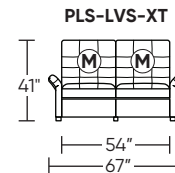

Additional Power Options:

- Motorized recliner with an in-arm control panel that is easy to use and includes a USB-C charging port
- Available on seats with an arm (Right and left arms on SO3, both seats on LVS, and seat on RCH)
- SO3 middle seat has Power, Manual, or Stationary options
- Motor and electronics have a three-year warranty
- Lithium-ion battery pack available
- Battery pack has a one-year warranty

Wall Clearance is 16"

Leg height is 2"

MOTION LEGEND:

- M = Motion* only
- O = Optional motion* or stationary

*Manual and Power motion available

Scale: 1/8 inch = 1 foot
All dimensions are approximate and subject to change.
Specify components from the sitting position.