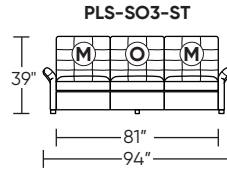

Additional Power Options:

- Motorized recliner with an in-arm control panel that is easy to use and includes a USB-C charging port
- Available on seats with an arm (Right and left arms on SO3, both seats on LVS, and seat on RCH)
- SO3 middle seat has Power, Manual, or Stationary options
- Motor and electronics have a three-year warranty
- Lithium-ion battery pack available
- Battery pack has a one-year warranty

Wall Clearance is 16"

Leg height is 2"

MOTION LEGEND:

- M = Motion* only
- O = Optional motion* or stationary

*Manual and Power motion available

Scale: 1/8 inch = 1 foot
All dimensions are approximate and subject to change.
Specify components from the sitting position.