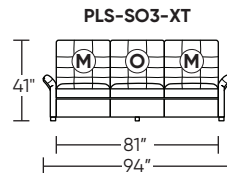

Additional Power Options:

- Motorized recliner with an in-arm control panel that is easy to use and includes a USB-C charging port
- Available on seats with an arm (Right and left arms on SO3, both seats on LVS, and seat on RCH)
- SO3 middle seat has Power, Manual, or Stationary options
- Motor and electronics have a three-year warranty
- Lithium-ion battery pack available
- Battery pack has a one-year warranty

Wall Clearance is 16"

Leg height is 2"

MOTION LEGEND:

- M = Motion* only
- O = Optional motion* or stationary

*Manual and Power motion available

Scale: 1/8 inch = 1 foot
All dimensions are approximate and subject to change.
Specify components from the sitting position.