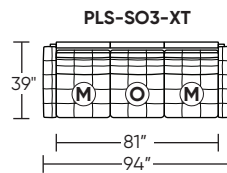

Options:

- Trillium encased cushioning
- Wood legs available in Dune, Ebony, Mink or Oiled Ash finish
- Contrasting stitch detail available in Bermuda Green, Beige, Black, Brown, Charcoal, Cream, Espresso, Gold Brown, Grey, Lemon, Midnight Blue, and Scarlet thread color

Additional Power Options:

- Motorized recliner with an in-arm control panel that is easy to use and includes a USB-C charging port
- Available on seats with an arm (Right and left arms on SO3, both seats on LVS, and seat on RCH)
- SO3 middle seat has Power, Manual, or Stationary options
- Motor and electronics have a three-year warranty
- Lithium-ion battery pack available
- Battery pack has a one-year warranty

Please use actual leather, fabric, Crypton®, Sunbrella® and Ultrasuede® swatches when specifying furniture as the colors shown may vary due to the printing process.

NOTE: Please be advised that microfiber fabrics like SUEDELIFE and VEELIFE, and velvet fabrics such as JENSON, REED, and SURI, are not recommended for this style. For a comprehensive list of covers that are NOT suggested, please contact American Leather Support Services. This information can also be found on the fabric landing pages of our website or by scanning the swatch QR code.

Wall Clearance is 16"

Leg height is 2"

MOTION LEGEND:

- M = Motion* only
- O = Optional motion* or stationary

*Manual and Power motion available

Scale: 1/8 inch = 1 foot
All dimensions are approximate and subject to change.
Specify components from the sitting position.