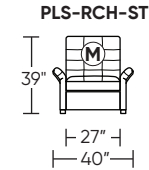

Additional Power Options:

- Motorized recliner with an in-arm control panel that is easy to use and includes a USB-C charging port
- Available on seats with an arm (Right and left arms on SO3, both seats on LVS, and seat on RCH)
- SO3 middle seat has Power, Manual, or Stationary options
- Motor and electronics have a three-year warranty
- Lithium-ion battery pack available
- Battery pack has a one-year warranty

Wall Clearance is 16"

Leg height is 2"

MOTION LEGEND:

- M = Motion* only
- O = Optional motion* or stationary

*Manual and Power motion available

Scale: 1/8 inch = 1 foot
All dimensions are approximate and subject to change.
Specify components from the sitting position.