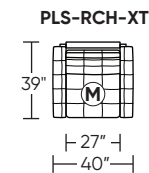

Wall Clearance is 16"

Leg height is 2"

MOTION LEGEND:

- M = Motion* only
- O = Optional motion* or stationary

*Manual and Power motion available

Scale: 1/8 inch = 1 foot
All dimensions are approximate and subject to change.
Specify components from the sitting position.