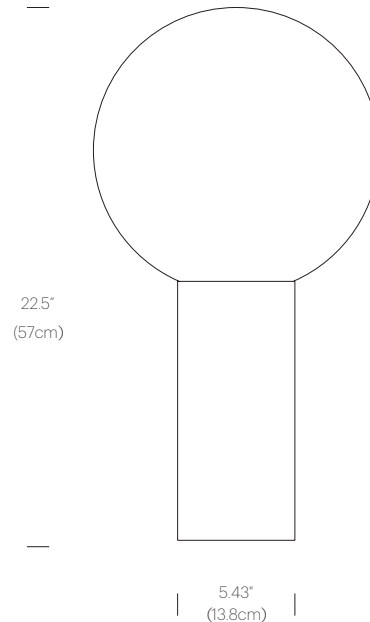

PILAR

DESCRIPTION

Playful and sculptural in design, Pilar is a study in geometric proportions that meticulously bring out the character of its materials to create pure warm, ambient illumination for any range of spaces. Pilar embodies a harmonious dialogue between solidity and lightness featuring a monolithic column in marble with a hovering glass globe that define its iconic silhouette. Pilar is offered in both Carrara white and Marquina black marble bases with a mating 12"(30.5cm) frosted Opal glass globe and features an inline full-range dimmer to select any desired light setting and ambiance.

SPECIFICATIONS

Voltage: 120-240V 50/60Hz
 Power Consumption: 72W
 Bulb: BT-15 Halogen
 Color Temperature: 2700K
 Luminosity: 1490 Lumens
 Luminaire Efficacy: 20 Lumens/Watt
 Color Rendition Index: 90 CRI
 Cord length 9' (2.7m)

CERTIFICATIONS

FINISHES

MARBLE BASE

CARRARA
WHITE

MARQUINA
BLACK

DIMENSIONS

PILAR

PRODUCT CODES

Pilar (Black Marble):	PILA MRBL BLK
Pilar (White Marble):	PILA MRBL WHT

PACKAGING WEIGHTS AND DIMENSIONS

Pilar:	13LBS	8.25" X 8.25" X 17.5"
(Lamp base)	6KG	21cm X 21cm X 44cm
Pilar:	7.2LBS	18" X 18" X 18"
(Globe)	6KG	46cm X 46cm X 46cm