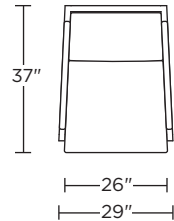

OSC-CHR-ST

OSC-CHR-ST

Scale: 1/4 inch = 1 foot
All dimensions are approximate and subject to change.
Specify components from the sitting position.