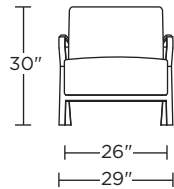

OSC-CHR-ST

OSC-CHR-ST

Scale: 1/4 inch = 1 foot
All dimensions are approximate and subject to change.
Specify components from the sitting position.