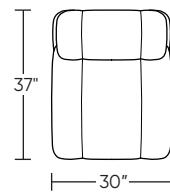

Options:

- Contrasting cover available (three tone):
 - Color 1 - Back and seat outer sections
 - Color 2 - Back and seat middle section

Leg height is 1"

Please use actual leather, fabric, Crypton®, Sunbrella® and Ultrasuede® swatches when specifying furniture as the colors shown may vary due to the printing process.

ORI-CHR-ST

ORI-CHR-ST

Scale: 1/4 inch = 1 foot
All dimensions are approximate and subject to change.
Specify components from the sitting position.