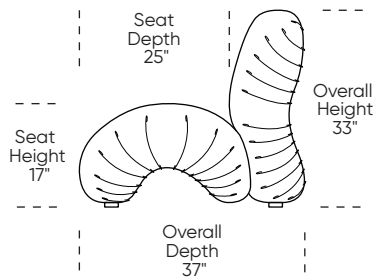

Options:

- Contrasting cover available (three tone):
 - Color 1 - Back and seat outer sections
 - Color 2 - Back and seat middle section

Leg height is 1"

Please use actual leather, fabric, Crypton®, Sunbrella® and Ultrasuede® swatches when specifying furniture as the colors shown may vary due to the printing process.

ORI-CHR-ST

ORI-CHR-ST

Scale: 1/4 inch = 1 foot
All dimensions are approximate and subject to change.
Specify components from the sitting position.