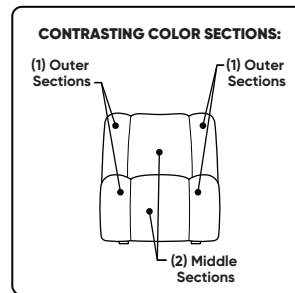

Options:

- Contrasting cover available (three tone):
 - Color 1 - Back and seat outer sections
 - Color 2 - Back and seat middle section

Leg height is 1"

Please use actual leather, fabric, Crypton®, Sunbrella® and Ultrasuede® swatches when specifying furniture as the colors shown may vary due to the printing process.

ORI-CHR-ST

ORI-CHR-ST

Scale: 1/4 inch = 1 foot
All dimensions are approximate and subject to change.
Specify components from the sitting position.