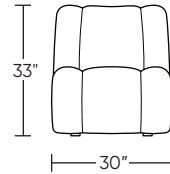

Options:

- Contrasting cover available (three tone):
 - Color 1 - Back and seat outer sections
 - Color 2 - Back and seat middle section

Leg height is 1"

Please use actual leather, fabric, Crypton®, Sunbrella® and Ultrasuede® swatches when specifying furniture as the colors shown may vary due to the printing process.

ORI-CHR-ST

ORI-CHR-ST

Scale: 1/4 inch = 1 foot
All dimensions are approximate and subject to change.
Specify components from the sitting position.