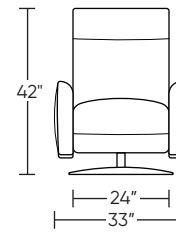

Wall Clearance: ST - 18", LG - 19", XL - 20"

ONT-REZ-XL

ONT-REZ-LG

ONT-REZ-ST

ONT-REZ-XL

ONT-REZ-LG

ONT-REZ-ST

ONT-REZ-XL

ONT-REZ-LG

ONT-REZ-ST

ONT-REZ-XL

ONT-REZ-LG

ONT-REZ-ST

Scale: 1/4 inch = 1 foot

All dimensions are approximate and subject to change. Specify components from the sitting position.