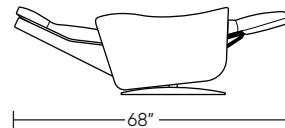

Wall Clearance: ST - 18", LG - 19", XL - 20"

ONT-REZ-XL

ONT-REZ-LG

ONT-REZ-ST

ONT-REZ-XL

ONT-REZ-LG

ONT-REZ-ST

ONT-REZ-XL

ONT-REZ-LG

ONT-REZ-ST

ONT-REZ-XL

ONT-REZ-LG

ONT-REZ-ST

Scale: 1/4 inch = 1 foot

All dimensions are approximate and subject to change. Specify components from the sitting position.