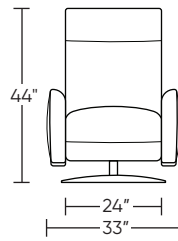

Wall Clearance: ST - 18", LG - 19", XL - 20"

ONT-REZ-XL

ONT-REZ-LG

ONT-REZ-ST

ONT-REZ-XL

ONT-REZ-LG

ONT-REZ-ST

ONT-REZ-XL

ONT-REZ-LG

ONT-REZ-ST

ONT-REZ-XL

ONT-REZ-LG

ONT-REZ-ST

Scale: 1/4 inch = 1 foot

All dimensions are approximate and subject to change. Specify components from the sitting position.