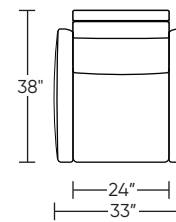

Wall Clearance: ST - 18", LG - 19", XL - 20"

ONT-REZ-XL

ONT-REZ-LG

ONT-REZ-ST

ONT-REZ-XL

ONT-REZ-LG

ONT-REZ-ST

ONT-REZ-XL

ONT-REZ-LG

ONT-REZ-ST

ONT-REZ-XL

ONT-REZ-LG

ONT-REZ-ST

Scale: 1/4 inch = 1 foot

All dimensions are approximate and subject to change. Specify components from the sitting position.