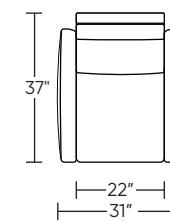

Wall Clearance: ST - 18", LG - 19", XL - 20"

ONT-REZ-XL

ONT-REZ-LG

ONT-REZ-ST

ONT-REZ-XL

ONT-REZ-LG

ONT-REZ-ST

ONT-REZ-XL

ONT-REZ-LG

ONT-REZ-ST

ONT-REZ-XL

ONT-REZ-LG

ONT-REZ-ST

Scale: 1/4 inch = 1 foot

All dimensions are approximate and subject to change. Specify components from the sitting position.