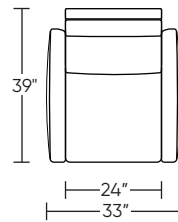

Wall Clearance: ST - 18", LG - 19", XL - 20"

ONT-REZ-XL

ONT-REZ-LG

ONT-REZ-ST

ONT-REZ-XL

ONT-REZ-LG

ONT-REZ-ST

ONT-REZ-XL

ONT-REZ-LG

ONT-REZ-ST

ONT-REZ-XL

ONT-REZ-LG

ONT-REZ-ST

Scale: 1/4 inch = 1 foot

All dimensions are approximate and subject to change. Specify components from the sitting position.