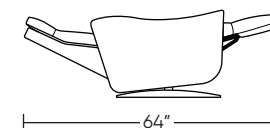

Wall Clearance: ST - 18", LG - 19", XL - 20"

ONT-REZ-XL

ONT-REZ-LG

ONT-REZ-ST

ONT-REZ-XL

ONT-REZ-LG

ONT-REZ-ST

ONT-REZ-XL

ONT-REZ-LG

ONT-REZ-ST

ONT-REZ-XL

ONT-REZ-LG

ONT-REZ-ST

Scale: 1/4 inch = 1 foot

All dimensions are approximate and subject to change. Specify components from the sitting position.