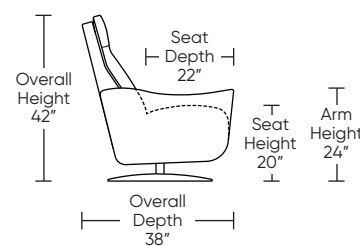

Wall Clearance: ST - 18", LG - 19", XL - 20"

ONT-REZ-XL

ONT-REZ-LG

ONT-REZ-ST

ONT-REZ-XL

ONT-REZ-LG

ONT-REZ-ST

ONT-REZ-XL

ONT-REZ-LG

ONT-REZ-ST

ONT-REZ-XL

ONT-REZ-LG

ONT-REZ-ST

Scale: 1/4 inch = 1 foot

All dimensions are approximate and subject to change. Specify components from the sitting position.