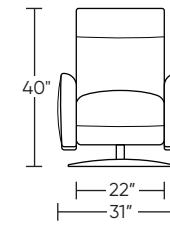

Wall Clearance: ST - 18", LG - 19", XL - 20"

ONT-REZ-XL

ONT-REZ-LG

ONT-REZ-ST

ONT-REZ-XL

ONT-REZ-LG

ONT-REZ-ST

ONT-REZ-XL

ONT-REZ-LG

ONT-REZ-ST

ONT-REZ-XL

ONT-REZ-LG

ONT-REZ-ST

Scale: 1/4 inch = 1 foot

All dimensions are approximate and subject to change. Specify components from the sitting position.