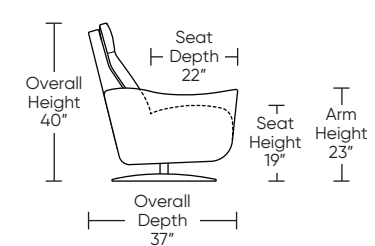

Wall Clearance: ST - 18", LG - 19", XL - 20"

ONT-REZ-XL

ONT-REZ-LG

ONT-REZ-ST

ONT-REZ-XL

ONT-REZ-LG

ONT-REZ-ST

ONT-REZ-XL

ONT-REZ-LG

ONT-REZ-ST

ONT-REZ-XL

ONT-REZ-LG

ONT-REZ-ST

Scale: 1/4 inch = 1 foot

All dimensions are approximate and subject to change. Specify components from the sitting position.