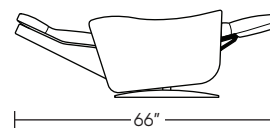

Wall Clearance: ST - 18", LG - 19", XL - 20"

ONT-REZ-XL

ONT-REZ-LG

ONT-REZ-ST

ONT-REZ-XL

ONT-REZ-LG

ONT-REZ-ST

ONT-REZ-XL

ONT-REZ-LG

ONT-REZ-ST

ONT-REZ-XL

ONT-REZ-LG

ONT-REZ-ST

Scale: 1/4 inch = 1 foot

All dimensions are approximate and subject to change. Specify components from the sitting position.