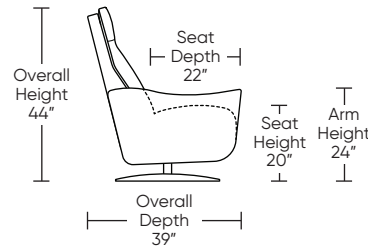

Wall Clearance: ST - 18", LG - 19", XL - 20"

ONT-REZ-XL

ONT-REZ-LG

ONT-REZ-ST

ONT-REZ-XL

ONT-REZ-LG

ONT-REZ-ST

ONT-REZ-XL

ONT-REZ-LG

ONT-REZ-ST

ONT-REZ-XL

ONT-REZ-LG

ONT-REZ-ST

Scale: 1/4 inch = 1 foot

All dimensions are approximate and subject to change. Specify components from the sitting position.