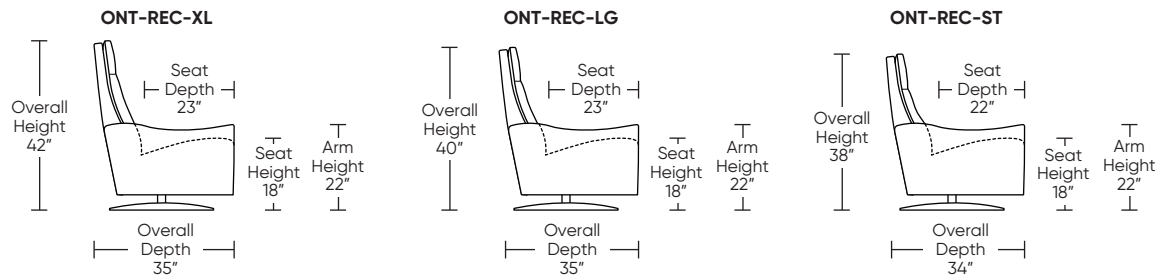

Standard Features:

- Advanced unidirectional suspension system
- Premium high-density, high-resiliency foam seat cushion
- Down encased cushioning
- Semi-attached back cushion
- Tight seat cushion
- Double-needle top-stitch with thick thread
- Manual articulating headrest
- Limited lifetime warranty on frame and suspension
- Ten-year warranty on mechanism
- Quick-ship delivery

Please use actual leather, fabric, Crypton®, Sunbrella® and Ultrasuede® swatches when specifying furniture as the colors shown may vary due to the printing process.

Wall Clearance: ST - 16", LG - 17", XL - 18"

Scale: 1/4 inch = 1 foot
All dimensions are approximate and subject to change.
Specify components from the sitting position.