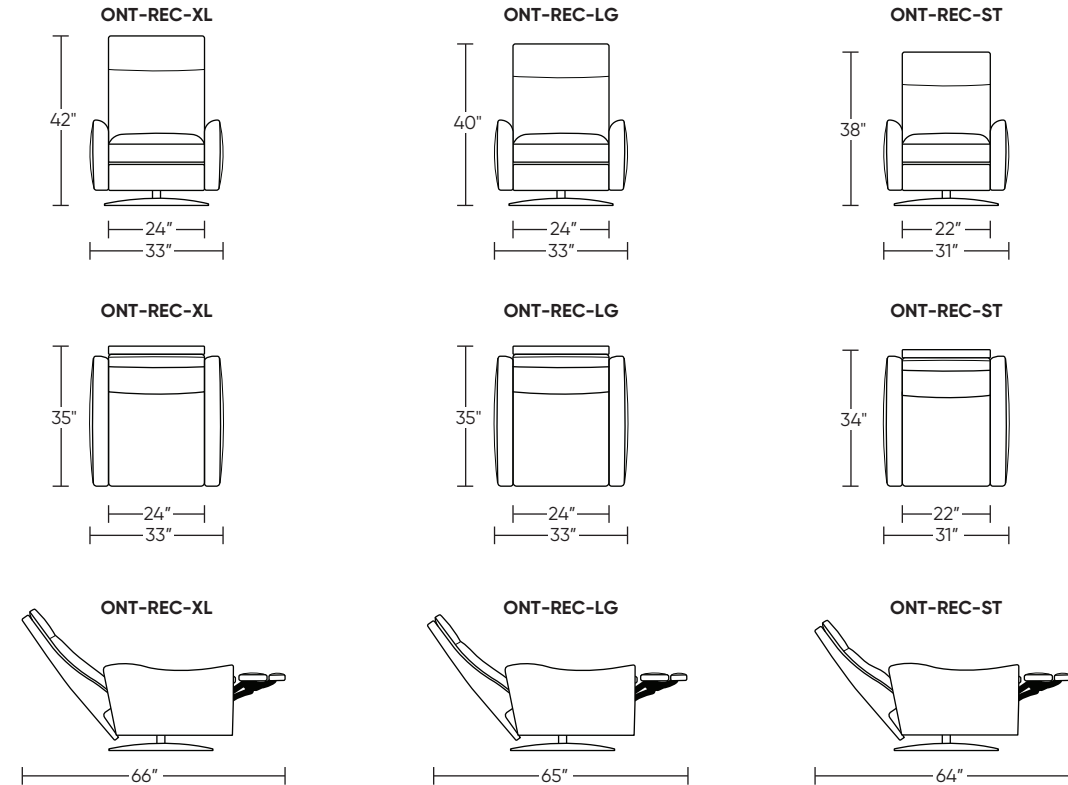

Standard Features:

- Advanced unidirectional suspension system
- Premium high-density, high-resiliency foam seat cushion
- Down encased cushioning
- Semi-attached back cushion
- Tight seat cushion
- Double-needle top-stitch with thick thread
- Manual articulating headrest
- Limited lifetime warranty on frame and suspension
- Ten-year warranty on mechanism
- Quick-ship delivery

Options:

- Trillium encased cushioning
- Wood disc base available in Dune, Ebony, Mink, or Oiled Ash finish
- Wood disc base available in Natural Walnut
- Metal disc base available in Brushed Stainless Steel
- Metal four star base available in Antique Brass, Burnished Bronze or Polished Nickel
- Four star base combining a metal foundation with sleek Natural Walnut accents
- Contrasting stitch detail available in Bermuda Green, Beige, Black, Brown, Charcoal, Cream, Espresso, Gold Brown, Grey, Lemon, Midnight Blue, and Scarlet thread color