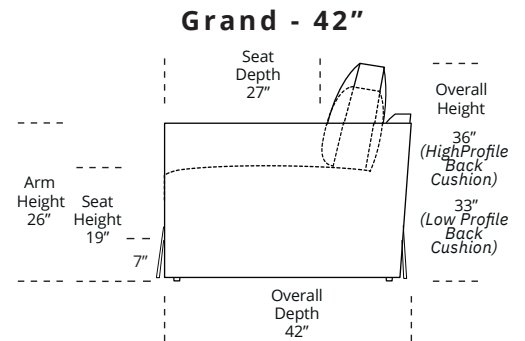

SKIRTED:

Note: Skirted version includes a concealed leg in Stained Walnut finish (not available as an option on non-skirted styles).

Note: Dotted line indicates seam on leather, Ultrasuede® and up the roll fabrics. Seams are eliminated with railroaded fabrics, except on chaise (SCH, LCH) to maintain consistent nap direction across the entire sectional.