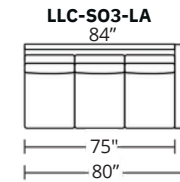

Frame Options:

► Upholstered (No skirt):

- **Grand - 42"**
  - Multi-Cushion
  - Bench Cushion
- **Studio - 38"**
  - Multi-Cushion
  - Bench Cushion
- **Micro - 34"**
  - Multi-Cushion
  - Bench Cushion

► Skirted (Upcharge):

- **Grand - 42"**
  - Multi-Cushion
  - Bench Cushion
- **Studio - 38"**
  - Multi-Cushion
  - Bench Cushion
- **Micro - 34"**
  - Multi-Cushion
  - Bench Cushion

*Swivel chair available for skirted option only Options:

Back & Seat Cushions:

- **Foam**
- **Down (Upcharge)**
- **Trillium (Upcharge)**

Back Cushions:

- **Standard**
- **Tall (+3")**

High Leg available with:

- **Wood Leg**
  - Dune
  - Ebony
  - Mink
  - Oiled Ash
  - Natural Walnut
- **Metal Leg**
  - Antique Brass
  - Burnished Bronze
  - Polished Nickel

Standard Features:

Advanced unidirectional suspension system
Foam: Premium high-density, high-resiliency foam seat cushions with fiber filled back cushions
Loose back and seat cushions
Single-needle top-stitch
Limited lifetime warranty on frame and suspension
Quick-ship delivery

Construction Notes:

Down: Premium high-density, high-resiliency foam seat cushions encased in down with down-blend filled back cushions

Trillium: Premium high-density, high-resiliency foam seat cushions encased in Trillium with Trillium filled back cushions

Contrasting seat and back cushions (two-tone) available

C: Grand 60", Studio 56", Micro 52"