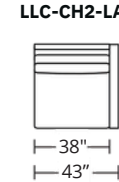

Frame Options:

► Upholstered (No skirt):

- **Grand - 42"**
  - Multi-Cushion
  - Bench Cushion
- **Studio - 38"**
  - Multi-Cushion
  - Bench Cushion
- **Micro - 34"**
  - Multi-Cushion
  - Bench Cushion

► Skirted (Upcharge):

- **Grand - 42"**
  - Multi-Cushion
  - Bench Cushion
- **Studio - 38"**
  - Multi-Cushion
  - Bench Cushion
- **Micro - 34"**
  - Multi-Cushion
  - Bench Cushion

*Swivel chair available for skirted option only Options:

Back & Seat Cushions:

- **Foam**
- **Down (Upcharge)**
- **Trillium (Upcharge)**

Back Cushions:

- **Standard**
- **Tall (+3")**

High Leg available with:

- **Wood Leg**
  - Dune
  - Ebony
  - Mink
  - Oiled Ash
  - Natural Walnut
- **Metal Leg**
  - Antique Brass
  - Burnished Bronze
  - Polished Nickel

Standard Features:

Advanced unidirectional suspension system
Foam: Premium high-density, high-resiliency foam seat cushions with fiber filled back cushions
Loose back and seat cushions
Single-needle top-stitch
Limited lifetime warranty on frame and suspension
Quick-ship delivery

Construction Notes:

Down: Premium high-density, high-resiliency foam seat cushions encased in down with down-blend filled back cushions

Trillium: Premium high-density, high-resiliency foam seat cushions encased in Trillium with Trillium filled back cushions

Contrasting seat and back cushions (two-tone) available

C: Grand 60", Studio 56", Micro 52"