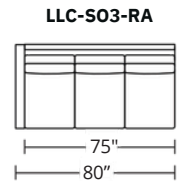

Frame Options:

► Upholstered (No skirt):

- **Grand - 42"**
  - Multi-Cushion
  - Bench Cushion
- **Studio - 38"**
  - Multi-Cushion
  - Bench Cushion
- **Micro - 34"**
  - Multi-Cushion
  - Bench Cushion

► Skirted (Upcharge):

- **Grand - 42"**
  - Multi-Cushion
  - Bench Cushion
- **Studio - 38"**
  - Multi-Cushion
  - Bench Cushion
- **Micro - 34"**
  - Multi-Cushion
  - Bench Cushion

*Swivel chair available for skirted option only Options:

Back & Seat Cushions:

- **Foam**
- **Down (Upcharge)**
- **Trillium (Upcharge)**

Back Cushions:

- **Standard**
- **Tall (+3")**

High Leg available with:

- **Wood Leg**
  - Dune
  - Ebony
  - Mink
  - Oiled Ash
  - Natural Walnut
- **Metal Leg**
  - Antique Brass
  - Burnished Bronze
  - Polished Nickel

Standard Features:

Advanced unidirectional suspension system
Foam: Premium high-density, high-resiliency foam seat cushions with fiber filled back cushions
Loose back and seat cushions
Single-needle top-stitch
Limited lifetime warranty on frame and suspension
Quick-ship delivery

Construction Notes:

Down: Premium high-density, high-resiliency foam seat cushions encased in down with down-blend filled back cushions

Trillium: Premium high-density, high-resiliency foam seat cushions encased in Trillium with Trillium filled back cushions

Contrasting seat and back cushions (two-tone) available

C: Grand 60", Studio 56", Micro 52"