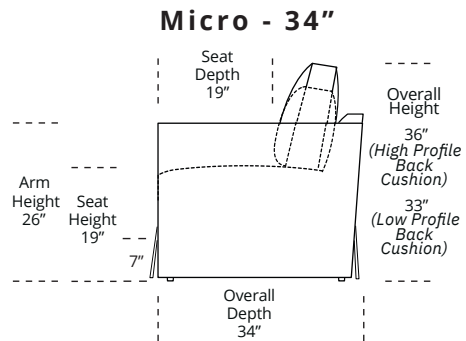

SKIRTED:

Note: Skirted version includes a concealed leg in Stained Walnut finish (not available as an option on non-skirted styles).

Note: Dotted line indicates seam on leather, Ultrasuede® and up the roll fabrics. Seams are eliminated with railroaded fabrics, except on chaise (SCH, LCH) to maintain consistent nap direction across the entire sectional.