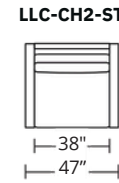

Frame Options:

► Upholstered (No skirt):

- **Grand - 42"**
  - Multi-Cushion
  - Bench Cushion
- **Studio - 38"**
  - Multi-Cushion
  - Bench Cushion
- **Micro - 34"**
  - Multi-Cushion
  - Bench Cushion

► Skirted (Upcharge):

- **Grand - 42"**
  - Multi-Cushion
  - Bench Cushion
- **Studio - 38"**
  - Multi-Cushion
  - Bench Cushion
- **Micro - 34"**
  - Multi-Cushion
  - Bench Cushion

*Swivel chair available for skirted option only Options:

Back & Seat Cushions:

- **Foam**
- **Down (Upcharge)**
- **Trillium (Upcharge)**

Back Cushions:

- **Standard**
- **Tall (+3")**

High Leg available with:

- **Wood Leg**
  - Dune
  - Ebony
  - Mink
  - Oiled Ash
  - Natural Walnut
- **Metal Leg**
  - Antique Brass
  - Burnished Bronze
  - Polished Nickel

Standard Features:

Advanced unidirectional suspension system
Foam: Premium high-density, high-resiliency foam seat cushions with fiber filled back cushions
Loose back and seat cushions
Single-needle top-stitch
Limited lifetime warranty on frame and suspension
Quick-ship delivery

Construction Notes:

Down: Premium high-density, high-resiliency foam seat cushions encased in down with down-blend filled back cushions

Trillium: Premium high-density, high-resiliency foam seat cushions encased in Trillium with Trillium filled back cushions

Contrasting seat and back cushions (two-tone) available

C: Grand 60", Studio 56", Micro 52"