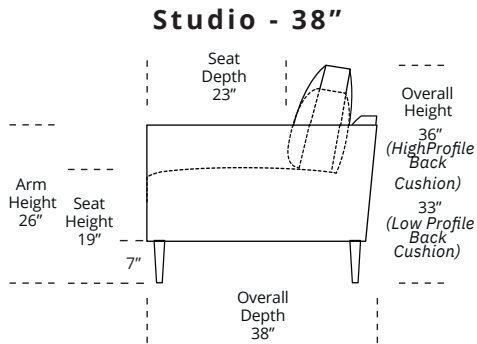

UPHOLSTERED (NO SKIRT):