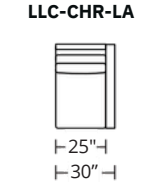

Frame Options:

► Upholstered (No skirt):

- **Grand - 42"**
  - Multi-Cushion
  - Bench Cushion
- **Studio - 38"**
  - Multi-Cushion
  - Bench Cushion
- **Micro - 34"**
  - Multi-Cushion
  - Bench Cushion

► Skirted (Upcharge):

- **Grand - 42"**
  - Multi-Cushion
  - Bench Cushion
- **Studio - 38"**
  - Multi-Cushion
  - Bench Cushion
- **Micro - 34"**
  - Multi-Cushion
  - Bench Cushion

*Swivel chair available for skirted option only Options:

Back & Seat Cushions:

- **Foam**
- **Down (Upcharge)**
- **Trillium (Upcharge)**

Back Cushions:

- **Standard**
- **Tall (+3")**

High Leg available with:

- **Wood Leg**
  - Dune
  - Ebony
  - Mink
  - Oiled Ash
  - Natural Walnut
- **Metal Leg**
  - Antique Brass
  - Burnished Bronze
  - Polished Nickel

Standard Features:

Advanced unidirectional suspension system
Foam: Premium high-density, high-resiliency foam seat cushions with fiber filled back cushions
Loose back and seat cushions
Single-needle top-stitch
Limited lifetime warranty on frame and suspension
Quick-ship delivery

Construction Notes:

Down: Premium high-density, high-resiliency foam seat cushions encased in down with down-blend filled back cushions

Trillium: Premium high-density, high-resiliency foam seat cushions encased in Trillium with Trillium filled back cushions

Contrasting seat and back cushions (two-tone) available

C: Grand 60", Studio 56", Micro 52"