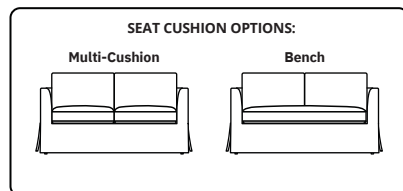

SKIRTED:

Note: Skirted version includes a concealed leg in Stained Walnut finish (not available as an option on non-skirted styles).

Note: Dotted line indicates seam on leather, Ultrasuede® and up the roll fabrics. Seams are eliminated with railroaded fabrics, except on chaise (SCH, LCH) to maintain consistent nap direction across the entire sectional.