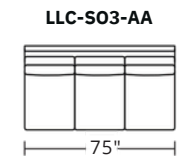

Frame Options:

► Upholstered (No skirt):

- **Grand - 42"**
  - Multi-Cushion
  - Bench Cushion
- **Studio - 38"**
  - Multi-Cushion
  - Bench Cushion
- **Micro - 34"**
  - Multi-Cushion
  - Bench Cushion

► Skirted (Upcharge):

- **Grand - 42"**
  - Multi-Cushion
  - Bench Cushion
- **Studio - 38"**
  - Multi-Cushion
  - Bench Cushion
- **Micro - 34"**
  - Multi-Cushion
  - Bench Cushion

*Swivel chair available for skirted option only Options:

Back & Seat Cushions:

- **Foam**
- **Down (Upcharge)**
- **Trillium (Upcharge)**

Back Cushions:

- **Standard**
- **Tall (+3")**

High Leg available with:

- **Wood Leg**
  - Dune
  - Ebony
  - Mink
  - Oiled Ash
  - Natural Walnut
- **Metal Leg**
  - Antique Brass
  - Burnished Bronze
  - Polished Nickel

Standard Features:

Advanced unidirectional suspension system
Foam: Premium high-density, high-resiliency foam seat cushions with fiber filled back cushions
Loose back and seat cushions
Single-needle top-stitch
Limited lifetime warranty on frame and suspension
Quick-ship delivery

Construction Notes:

Down: Premium high-density, high-resiliency foam seat cushions encased in down with down-blend filled back cushions

Trillium: Premium high-density, high-resiliency foam seat cushions encased in Trillium with Trillium filled back cushions

Contrasting seat and back cushions (two-tone) available

C: Grand 60", Studio 56", Micro 52"