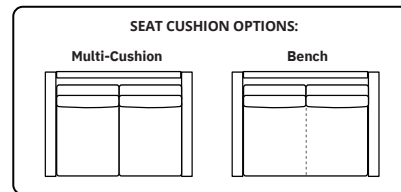

UPHOLSTERED (NO SKIRT):