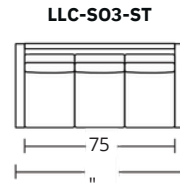

Frame Options:

► Upholstered (No skirt):

- **Grand - 42"**
  - Multi-Cushion
  - Bench Cushion
- **Studio - 38"**
  - Multi-Cushion
  - Bench Cushion
- **Micro - 34"**
  - Multi-Cushion
  - Bench Cushion

► Skirted (Upcharge):

- **Grand - 42"**
  - Multi-Cushion
  - Bench Cushion
- **Studio - 38"**
  - Multi-Cushion
  - Bench Cushion
- **Micro - 34"**
  - Multi-Cushion
  - Bench Cushion

*Swivel chair available for skirted option only Options:

Back & Seat Cushions:

- **Foam**
- **Down (Upcharge)**
- **Trillium (Upcharge)**

Back Cushions:

- **Standard**
- **Tall (+3")**

High Leg available with:

- **Wood Leg**
  - Dune
  - Ebony
  - Mink
  - Oiled Ash
  - Natural Walnut
- **Metal Leg**
  - Antique Brass
  - Burnished Bronze
  - Polished Nickel

Standard Features:

Advanced unidirectional suspension system
Foam: Premium high-density, high-resiliency foam seat cushions with fiber filled back cushions
Loose back and seat cushions
Single-needle top-stitch
Limited lifetime warranty on frame and suspension
Quick-ship delivery

Construction Notes:

Down: Premium high-density, high-resiliency foam seat cushions encased in down with down-blend filled back cushions

Trillium: Premium high-density, high-resiliency foam seat cushions encased in Trillium with Trillium filled back cushions

Contrasting seat and back cushions (two-tone) available

C: Grand 60", Studio 56", Micro 52"