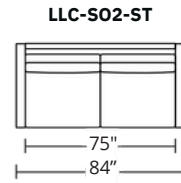

Frame Options:

► Upholstered (No skirt):

- **Grand - 42"**
  - Multi-Cushion
  - Bench Cushion
- **Studio - 38"**
  - Multi-Cushion
  - Bench Cushion
- **Micro - 34"**
  - Multi-Cushion
  - Bench Cushion

► Skirted (Upcharge):

- **Grand - 42"**
  - Multi-Cushion
  - Bench Cushion
- **Studio - 38"**
  - Multi-Cushion
  - Bench Cushion
- **Micro - 34"**
  - Multi-Cushion
  - Bench Cushion

*Swivel chair available for skirted option only Options:

Back & Seat Cushions:

- **Foam**
- **Down (Upcharge)**
- **Trillium (Upcharge)**

Back Cushions:

- **Standard**
- **Tall (+3")**

High Leg available with:

- **Wood Leg**
  - Dune
  - Ebony
  - Mink
  - Oiled Ash
  - Natural Walnut
- **Metal Leg**
  - Antique Brass
  - Burnished Bronze
  - Polished Nickel

Standard Features:

Advanced unidirectional suspension system
Foam: Premium high-density, high-resiliency foam seat cushions with fiber filled back cushions
Loose back and seat cushions
Single-needle top-stitch
Limited lifetime warranty on frame and suspension
Quick-ship delivery

Construction Notes:

Down: Premium high-density, high-resiliency foam seat cushions encased in down with down-blend filled back cushions

Trillium: Premium high-density, high-resiliency foam seat cushions encased in Trillium with Trillium filled back cushions

Contrasting seat and back cushions (two-tone) available

C: Grand 60", Studio 56", Micro 52"