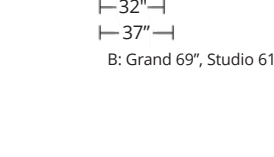

Frame Options:

► Upholstered (No skirt):

- **Grand - 42"**
  - Multi-Cushion
  - Bench Cushion
- **Studio - 38"**
  - Multi-Cushion
  - Bench Cushion
- **Micro - 34"**
  - Multi-Cushion
  - Bench Cushion

► Skirted (Upcharge):

- **Grand - 42"**
  - Multi-Cushion
  - Bench Cushion
- **Studio - 38"**
  - Multi-Cushion
  - Bench Cushion
- **Micro - 34"**
  - Multi-Cushion
  - Bench Cushion

*Swivel chair available for skirted option only Options:

Back & Seat Cushions:

- **Foam**
- **Down (Upcharge)**
- **Trillium (Upcharge)**

Back Cushions:

- **Standard**
- **Tall (+3")**

High Leg available with:

- **Wood Leg**
  - Dune
  - Ebony
  - Mink
  - Oiled Ash
  - Natural Walnut
- **Metal Leg**
  - Antique Brass
  - Burnished Bronze
  - Polished Nickel

Standard Features:

Advanced unidirectional suspension system
Foam: Premium high-density, high-resiliency foam seat cushions with fiber filled back cushions
Loose back and seat cushions
Single-needle top-stitch
Limited lifetime warranty on frame and suspension
Quick-ship delivery

Construction Notes:

Down: Premium high-density, high-resiliency foam seat cushions encased in down with down-blend filled back cushions

Trillium: Premium high-density, high-resiliency foam seat cushions encased in Trillium with Trillium filled back cushions

Contrasting seat and back cushions (two-tone) available

C: Grand 60", Studio 56", Micro 52"