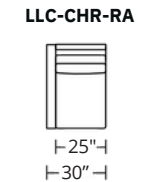

Frame Options:

► Upholstered (No skirt):

- **Grand - 42"**
  - Multi-Cushion
  - Bench Cushion
- **Studio - 38"**
  - Multi-Cushion
  - Bench Cushion
- **Micro - 34"**
  - Multi-Cushion
  - Bench Cushion

► Skirted (Upcharge):

- **Grand - 42"**
  - Multi-Cushion
  - Bench Cushion
- **Studio - 38"**
  - Multi-Cushion
  - Bench Cushion
- **Micro - 34"**
  - Multi-Cushion
  - Bench Cushion

*Swivel chair available for skirted option only Options:

Back & Seat Cushions:

- **Foam**
- **Down (Upcharge)**
- **Trillium (Upcharge)**

Back Cushions:

- **Standard**
- **Tall (+3")**

High Leg available with:

- **Wood Leg**
  - Dune
  - Ebony
  - Mink
  - Oiled Ash
  - Natural Walnut
- **Metal Leg**
  - Antique Brass
  - Burnished Bronze
  - Polished Nickel

Standard Features:

Advanced unidirectional suspension system
Foam: Premium high-density, high-resiliency foam seat cushions with fiber filled back cushions
Loose back and seat cushions
Single-needle top-stitch
Limited lifetime warranty on frame and suspension
Quick-ship delivery

Construction Notes:

Down: Premium high-density, high-resiliency foam seat cushions encased in down with down-blend filled back cushions

Trillium: Premium high-density, high-resiliency foam seat cushions encased in Trillium with Trillium filled back cushions

Contrasting seat and back cushions (two-tone) available

C: Grand 60", Studio 56", Micro 52"