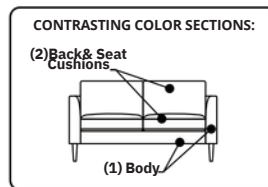

Frame Options:

► Upholstered (No skirt):

- **Grand - 42"**
  - Multi-Cushion
  - Bench Cushion
- **Studio - 38"**
  - Multi-Cushion
  - Bench Cushion
- **Micro - 34"**
  - Multi-Cushion
  - Bench Cushion

► Skirted (Upcharge):

- **Grand - 42"**
  - Multi-Cushion
  - Bench Cushion
- **Studio - 38"**
  - Multi-Cushion
  - Bench Cushion
- **Micro - 34"**
  - Multi-Cushion
  - Bench Cushion

*Swivel chair available for skirted option only Options:

Back & Seat Cushions:

- **Foam**
- **Down (Upcharge)**
- **Trillium (Upcharge)**

Back Cushions:

- **Standard**
- **Tall (+3")**

High Leg available with:

- **Wood Leg**
  - Dune
  - Ebony
  - Mink
  - Oiled Ash
  - Natural Walnut
- **Metal Leg**
  - Antique Brass
  - Burnished Bronze
  - Polished Nickel

Standard Features:

Advanced unidirectional suspension system
Foam: Premium high-density, high-resiliency foam seat cushions with fiber filled back cushions
Loose back and seat cushions
Single-needle top-stitch
Limited lifetime warranty on frame and suspension
Quick-ship delivery

Construction Notes:

Down: Premium high-density, high-resiliency foam seat cushions encased in down with down-blend filled back cushions

Trillium: Premium high-density, high-resiliency foam seat cushions encased in Trillium with Trillium filled back cushions

Contrasting seat and back cushions (two-tone) available

C: Grand 60", Studio 56", Micro 52"