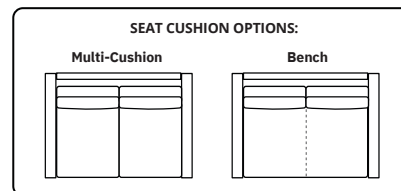

SKIRTED:

Note: Skirted version includes a concealed leg in Stained Walnut finish (not available as an option on non-skirted styles).

Note: Dotted line indicates seam on leather, Ultrasuede® and up the roll fabrics. Seams are eliminated with railroaded fabrics, except on chaise (SCH, LCH) to maintain consistent nap direction across the entire sectional.