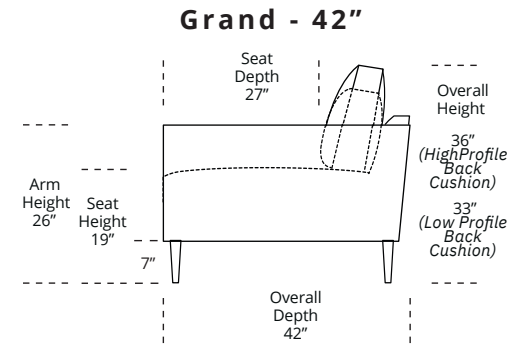

UPHOLSTERED (NO SKIRT):