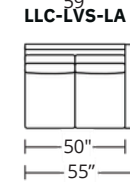

Frame Options:

► Upholstered (No skirt):

- **Grand - 42"**
  - Multi-Cushion
  - Bench Cushion
- **Studio - 38"**
  - Multi-Cushion
  - Bench Cushion
- **Micro - 34"**
  - Multi-Cushion
  - Bench Cushion

► Skirted (Upcharge):

- **Grand - 42"**
  - Multi-Cushion
  - Bench Cushion
- **Studio - 38"**
  - Multi-Cushion
  - Bench Cushion
- **Micro - 34"**
  - Multi-Cushion
  - Bench Cushion

*Swivel chair available for skirted option only Options:

Back & Seat Cushions:

- **Foam**
- **Down (Upcharge)**
- **Trillium (Upcharge)**

Back Cushions:

- **Standard**
- **Tall (+3")**

High Leg available with:

- **Wood Leg**
  - Dune
  - Ebony
  - Mink
  - Oiled Ash
  - Natural Walnut
- **Metal Leg**
  - Antique Brass
  - Burnished Bronze
  - Polished Nickel

Standard Features:

Advanced unidirectional suspension system
Foam: Premium high-density, high-resiliency foam seat cushions with fiber filled back cushions
Loose back and seat cushions
Single-needle top-stitch
Limited lifetime warranty on frame and suspension
Quick-ship delivery

Construction Notes:

Down: Premium high-density, high-resiliency foam seat cushions encased in down with down-blend filled back cushions

Trillium: Premium high-density, high-resiliency foam seat cushions encased in Trillium with Trillium filled back cushions

Contrasting seat and back cushions (two-tone) available

C: Grand 60", Studio 56", Micro 52"