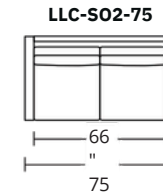

Frame Options:

► Upholstered (No skirt):

- **Grand - 42"**
  - Multi-Cushion
  - Bench Cushion
- **Studio - 38"**
  - Multi-Cushion
  - Bench Cushion
- **Micro - 34"**
  - Multi-Cushion
  - Bench Cushion

► Skirted (Upcharge):

- **Grand - 42"**
  - Multi-Cushion
  - Bench Cushion
- **Studio - 38"**
  - Multi-Cushion
  - Bench Cushion
- **Micro - 34"**
  - Multi-Cushion
  - Bench Cushion

*Swivel chair available for skirted option only Options:

Back & Seat Cushions:

- **Foam**
- **Down (Upcharge)**
- **Trillium (Upcharge)**

Back Cushions:

- **Standard**
- **Tall (+3")**

High Leg available with:

- **Wood Leg**
  - Dune
  - Ebony
  - Mink
  - Oiled Ash
  - Natural Walnut
- **Metal Leg**
  - Antique Brass
  - Burnished Bronze
  - Polished Nickel

Standard Features:

Advanced unidirectional suspension system
Foam: Premium high-density, high-resiliency foam seat cushions with fiber filled back cushions
Loose back and seat cushions
Single-needle top-stitch
Limited lifetime warranty on frame and suspension
Quick-ship delivery

Construction Notes:

Down: Premium high-density, high-resiliency foam seat cushions encased in down with down-blend filled back cushions

Trillium: Premium high-density, high-resiliency foam seat cushions encased in Trillium with Trillium filled back cushions

Contrasting seat and back cushions (two-tone) available

C: Grand 60", Studio 56", Micro 52"