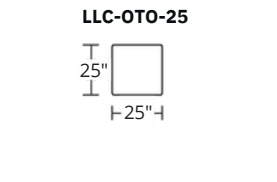

Frame Options:

► Upholstered (No skirt):

- **Grand - 42"**
  - Multi-Cushion
  - Bench Cushion
- **Studio - 38"**
  - Multi-Cushion
  - Bench Cushion
- **Micro - 34"**
  - Multi-Cushion
  - Bench Cushion

► Skirted (Upcharge):

- **Grand - 42"**
  - Multi-Cushion
  - Bench Cushion
- **Studio - 38"**
  - Multi-Cushion
  - Bench Cushion
- **Micro - 34"**
  - Multi-Cushion
  - Bench Cushion

*Swivel chair available for skirted option only Options:

Back & Seat Cushions:

- **Foam**
- **Down (Upcharge)**
- **Trillium (Upcharge)**

Back Cushions:

- **Standard**
- **Tall (+3")**

High Leg available with:

- **Wood Leg**
  - Dune
  - Ebony
  - Mink
  - Oiled Ash
  - Natural Walnut
- **Metal Leg**
  - Antique Brass
  - Burnished Bronze
  - Polished Nickel

Standard Features:

Advanced unidirectional suspension system
Foam: Premium high-density, high-resiliency foam seat cushions with fiber filled back cushions
Loose back and seat cushions
Single-needle top-stitch
Limited lifetime warranty on frame and suspension
Quick-ship delivery

Construction Notes:

Down: Premium high-density, high-resiliency foam seat cushions encased in down with down-blend filled back cushions

Trillium: Premium high-density, high-resiliency foam seat cushions encased in Trillium with Trillium filled back cushions

Contrasting seat and back cushions (two-tone) available

C: Grand 60", Studio 56", Micro 52"