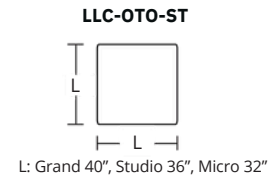

Frame Options:

► Upholstered (No skirt):

- **Grand - 42"**
  - Multi-Cushion
  - Bench Cushion
- **Studio - 38"**
  - Multi-Cushion
  - Bench Cushion
- **Micro - 34"**
  - Multi-Cushion
  - Bench Cushion

► Skirted (Upcharge):

- **Grand - 42"**
  - Multi-Cushion
  - Bench Cushion
- **Studio - 38"**
  - Multi-Cushion
  - Bench Cushion
- **Micro - 34"**
  - Multi-Cushion
  - Bench Cushion

*Swivel chair available for skirted option only Options:

Back & Seat Cushions:

- **Foam**
- **Down (Upcharge)**
- **Trillium (Upcharge)**

Back Cushions:

- **Standard**
- **Tall (+3")**

High Leg available with:

- **Wood Leg**
  - Dune
  - Ebony
  - Mink
  - Oiled Ash
  - Natural Walnut
- **Metal Leg**
  - Antique Brass
  - Burnished Bronze
  - Polished Nickel

Standard Features:

Advanced unidirectional suspension system
Foam: Premium high-density, high-resiliency foam seat cushions with fiber filled back cushions
Loose back and seat cushions
Single-needle top-stitch
Limited lifetime warranty on frame and suspension
Quick-ship delivery

Construction Notes:

Down: Premium high-density, high-resiliency foam seat cushions encased in down with down-blend filled back cushions

Trillium: Premium high-density, high-resiliency foam seat cushions encased in Trillium with Trillium filled back cushions

Contrasting seat and back cushions (two-tone) available

C: Grand 60", Studio 56", Micro 52"