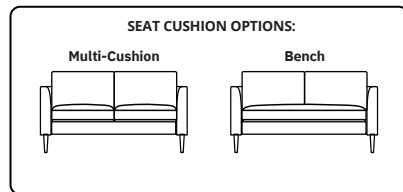

UPHOLSTERED (NO SKIRT):