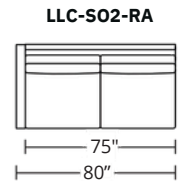

Frame Options:

► Upholstered (No skirt):

- **Grand - 42"**
  - Multi-Cushion
  - Bench Cushion
- **Studio - 38"**
  - Multi-Cushion
  - Bench Cushion
- **Micro - 34"**
  - Multi-Cushion
  - Bench Cushion

► Skirted (Upcharge):

- **Grand - 42"**
  - Multi-Cushion
  - Bench Cushion
- **Studio - 38"**
  - Multi-Cushion
  - Bench Cushion
- **Micro - 34"**
  - Multi-Cushion
  - Bench Cushion

*Swivel chair available for skirted option only Options:

Back & Seat Cushions:

- **Foam**
- **Down (Upcharge)**
- **Trillium (Upcharge)**

Back Cushions:

- **Standard**
- **Tall (+3")**

High Leg available with:

- **Wood Leg**
  - Dune
  - Ebony
  - Mink
  - Oiled Ash
  - Natural Walnut
- **Metal Leg**
  - Antique Brass
  - Burnished Bronze
  - Polished Nickel

Standard Features:

Advanced unidirectional suspension system
Foam: Premium high-density, high-resiliency foam seat cushions with fiber filled back cushions
Loose back and seat cushions
Single-needle top-stitch
Limited lifetime warranty on frame and suspension
Quick-ship delivery

Construction Notes:

Down: Premium high-density, high-resiliency foam seat cushions encased in down with down-blend filled back cushions

Trillium: Premium high-density, high-resiliency foam seat cushions encased in Trillium with Trillium filled back cushions

Contrasting seat and back cushions (two-tone) available

C: Grand 60", Studio 56", Micro 52"