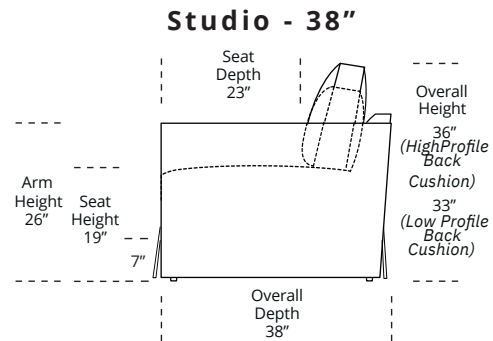

SKIRTED:

Note: Skirted version includes a concealed leg in Stained Walnut finish (not available as an option on non-skirted styles).

Note: Dotted line indicates seam on leather, Ultrasuede® and up the roll fabrics. Seams are eliminated with railroaded fabrics, except on chaise (SCH, LCH) to maintain consistent nap direction across the entire sectional.