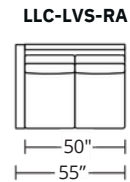

Frame Options:

► Upholstered (No skirt):

- **Grand - 42"**
  - Multi-Cushion
  - Bench Cushion
- **Studio - 38"**
  - Multi-Cushion
  - Bench Cushion
- **Micro - 34"**
  - Multi-Cushion
  - Bench Cushion

► Skirted (Upcharge):

- **Grand - 42"**
  - Multi-Cushion
  - Bench Cushion
- **Studio - 38"**
  - Multi-Cushion
  - Bench Cushion
- **Micro - 34"**
  - Multi-Cushion
  - Bench Cushion

*Swivel chair available for skirted option only Options:

Back & Seat Cushions:

- **Foam**
- **Down (Upcharge)**
- **Trillium (Upcharge)**

Back Cushions:

- **Standard**
- **Tall (+3")**

High Leg available with:

- **Wood Leg**
  - Dune
  - Ebony
  - Mink
  - Oiled Ash
  - Natural Walnut
- **Metal Leg**
  - Antique Brass
  - Burnished Bronze
  - Polished Nickel

Standard Features:

Advanced unidirectional suspension system
Foam: Premium high-density, high-resiliency foam seat cushions with fiber filled back cushions
Loose back and seat cushions
Single-needle top-stitch
Limited lifetime warranty on frame and suspension
Quick-ship delivery

Construction Notes:

Down: Premium high-density, high-resiliency foam seat cushions encased in down with down-blend filled back cushions

Trillium: Premium high-density, high-resiliency foam seat cushions encased in Trillium with Trillium filled back cushions

Contrasting seat and back cushions (two-tone) available

C: Grand 60", Studio 56", Micro 52"