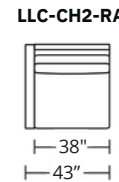

Frame Options:

► Upholstered (No skirt):

- **Grand - 42"**
  - Multi-Cushion
  - Bench Cushion
- **Studio - 38"**
  - Multi-Cushion
  - Bench Cushion
- **Micro - 34"**
  - Multi-Cushion
  - Bench Cushion

► Skirted (Upcharge):

- **Grand - 42"**
  - Multi-Cushion
  - Bench Cushion
- **Studio - 38"**
  - Multi-Cushion
  - Bench Cushion
- **Micro - 34"**
  - Multi-Cushion
  - Bench Cushion

*Swivel chair available for skirted option only Options:

Back & Seat Cushions:

- **Foam**
- **Down (Upcharge)**
- **Trillium (Upcharge)**

Back Cushions:

- **Standard**
- **Tall (+3")**

High Leg available with:

- **Wood Leg**
  - Dune
  - Ebony
  - Mink
  - Oiled Ash
  - Natural Walnut
- **Metal Leg**
  - Antique Brass
  - Burnished Bronze
  - Polished Nickel

Standard Features:

Advanced unidirectional suspension system
Foam: Premium high-density, high-resiliency foam seat cushions with fiber filled back cushions
Loose back and seat cushions
Single-needle top-stitch
Limited lifetime warranty on frame and suspension
Quick-ship delivery

Construction Notes:

Down: Premium high-density, high-resiliency foam seat cushions encased in down with down-blend filled back cushions

Trillium: Premium high-density, high-resiliency foam seat cushions encased in Trillium with Trillium filled back cushions

Contrasting seat and back cushions (two-tone) available

C: Grand 60", Studio 56", Micro 52"