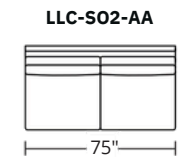

Frame Options:

► Upholstered (No skirt):

- **Grand - 42"**
  - Multi-Cushion
  - Bench Cushion
- **Studio - 38"**
  - Multi-Cushion
  - Bench Cushion
- **Micro - 34"**
  - Multi-Cushion
  - Bench Cushion

► Skirted (Upcharge):

- **Grand - 42"**
  - Multi-Cushion
  - Bench Cushion
- **Studio - 38"**
  - Multi-Cushion
  - Bench Cushion
- **Micro - 34"**
  - Multi-Cushion
  - Bench Cushion

*Swivel chair available for skirted option only Options:

Back & Seat Cushions:

- **Foam**
- **Down (Upcharge)**
- **Trillium (Upcharge)**

Back Cushions:

- **Standard**
- **Tall (+3")**

High Leg available with:

- **Wood Leg**
  - Dune
  - Ebony
  - Mink
  - Oiled Ash
  - Natural Walnut
- **Metal Leg**
  - Antique Brass
  - Burnished Bronze
  - Polished Nickel

Standard Features:

Advanced unidirectional suspension system
Foam: Premium high-density, high-resiliency foam seat cushions with fiber filled back cushions
Loose back and seat cushions
Single-needle top-stitch
Limited lifetime warranty on frame and suspension
Quick-ship delivery

Construction Notes:

Down: Premium high-density, high-resiliency foam seat cushions encased in down with down-blend filled back cushions

Trillium: Premium high-density, high-resiliency foam seat cushions encased in Trillium with Trillium filled back cushions

Contrasting seat and back cushions (two-tone) available

C: Grand 60", Studio 56", Micro 52"