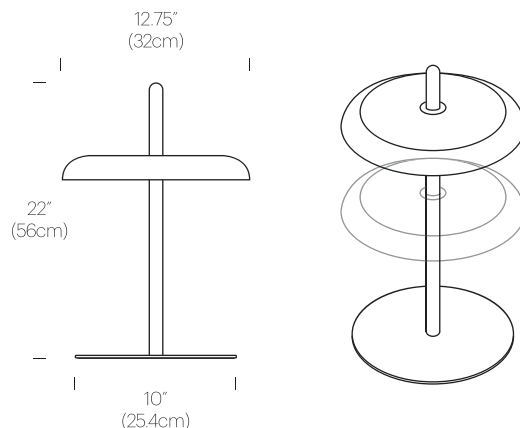

PACKAGING WEIGHT AND DIMENSIONS

Nivel	4.5LBS	14" X 14" X 4"
(Lamp, base and tray)	2KG	35cm X 35cm X 10cm
Nivel	1.5LBS	2" X 2" X 24"
(Post)	.7KG	5cm X 5cm X 61cm

NOTES

Custom requests can be considered on volume orders

FOREST

SLATE BLUE

ESPRESSO

DIMENSIONS

NIVÉL TABLE

NIVÉL FLOOR

DESCRIPTION

At the intersection of functional lighting and furniture, you find Nivél. Nivél Floor is an adjustable height portable floor lamp. Perfect for indoor or outdoor use, Nivél provides a totem to gather around. Portable and rechargeable, Nivél enables users to bring light to areas not serviced by power outlets. Its cleverly designed light module rests securely fastened around a solid wood post fastened to a powdercoated steel base for added footing. A soft ambient downward facing light panel completes the package, bringing an unobtrusive light source to your home or office space. The post is offered in both solid oak and walnut and can be paired with a powder-coated shade in White, Terracotta, Forrest Green, Slate Blue, Espresso and textured black.

SPECIFICATIONS

Voltage: 120-240V 50/60Hz
Power Consumption: 7W
Color Temperature: 2700-2200K (warm dim)
Luminosity: 425 Lumens
Luminaire Efficacy: 61 Lumens/Watt
Color Rendition Index: 95 CRI
Cord length 9' (2.7m)
10W Charging block included
IP Rating: IP20. IP54 Available upon request

PACKAGING WEIGHT AND DIMENSIONS

Nivél Floor	4.5LBS	17" X 17" X 4"
(Lamp, base and tray)	2KG	43cm X 43cm X 10cm
Nivél Floor	1.5LBS	2" X 2" X 50"
(Post)	.7KG	5cm X 5cm X 127cm

NOTES

Custom requests can be considered on volume orders