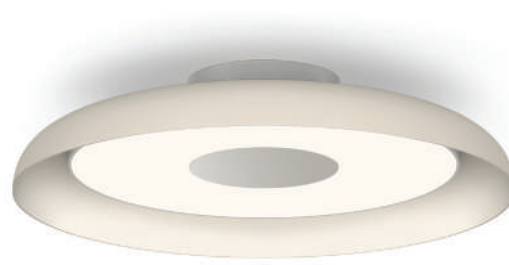

NIVÉL FLUSH

DESCRIPTION

Nivel's pure and elegant silhouette features a colorful pallet of spun shade forms combined with a flat panel LED light engine. Nivel flush can be mounted in both ceiling and wall situations Available in 2 sizes: 15"(38cm) and 22" (56cm) and 6 powder coated finishes in Matte White, Terracotta, Forest Green, Slate Blue, Espresso and textured black paired with a white canopy assembly.

FIXTURE TYPE

Wall/Ceiling

LIGHT SOURCE

LED Flat-Panel

LIGHT CONTROL

Hard-wired, dimmable

Compatible with TRIAC/ELV and 0-10V dimmers

Dali compatibility upon request

FEATURES

Full-range dim

SPECIFICATIONS

Voltage: 120-240V 50/60Hz

Power Consumption: 10.5W

Color Temperature: 2700K

Luminosity: 740 Lumens

Luminaire Efficacy: 70 Lumens/Watt

Color Rendition Index: 90 CRI

Title 20 compliant

50K hour lifespan

CERTIFICATIONS

FINISHES

SHADE

BLACK

WHITE

TERRACOTTA

FORREST

SLATE BLUE

ESPRESSO