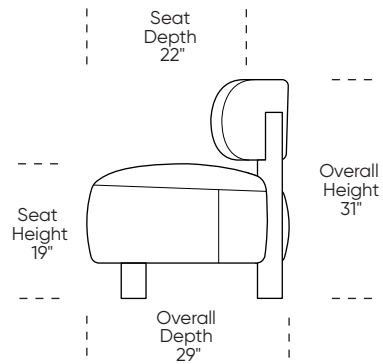

Please use actual leather, fabric, Crypton®, Sunbrella® and Ultrasuede® swatches when specifying furniture as the colors shown may vary due to the printing process.

Scale: 1/4 inch = 1 foot
All dimensions are approximate and subject to change.
Specify components from the sitting position.