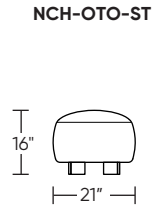

Please use actual leather, fabric, Crypton®, Sunbrella® and Ultrasuede® swatches when specifying furniture as the colors shown may vary due to the printing process.

Scale: 1/4 inch = 1 foot
All dimensions are approximate and subject to change.
Specify components from the sitting position.