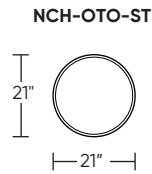

Please use actual leather, fabric, Crypton®, Sunbrella® and Ultrasuede® swatches when specifying furniture as the colors shown may vary due to the printing process.

Scale: 1/4 inch = 1 foot
All dimensions are approximate and subject to change.
Specify components from the sitting position.