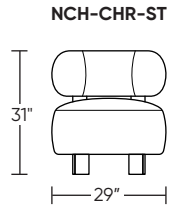

Please use actual leather, fabric, Crypton®, Sunbrella® and Ultrasuede® swatches when specifying furniture as the colors shown may vary due to the printing process.

Scale: 1/4 inch = 1 foot
All dimensions are approximate and subject to change.
Specify components from the sitting position.