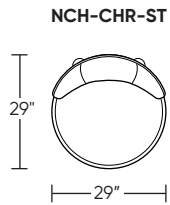

Please use actual leather, fabric, Crypton®, Sunbrella® and Ultrasuede® swatches when specifying furniture as the colors shown may vary due to the printing process.

Scale: 1/4 inch = 1 foot
All dimensions are approximate and subject to change.
Specify components from the sitting position.