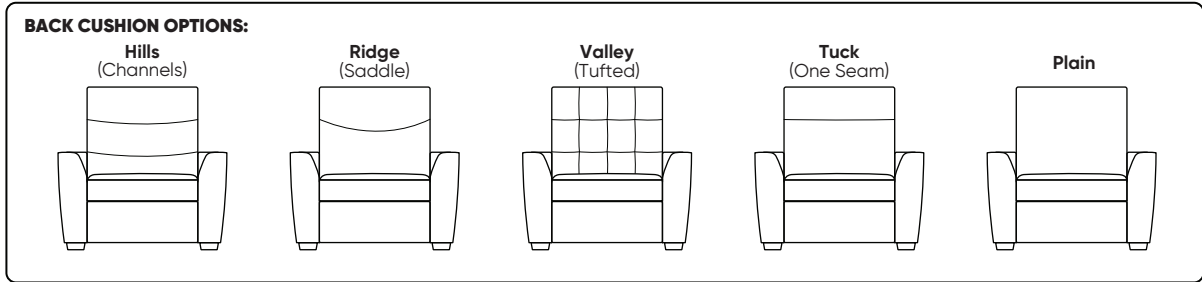

Mattress Options:

- Premier with Crypton® ticking
- Gel
- Tempur-Pedic®

Options:

- High-density, high-resiliency foam seat cushions encased in down
- Back cushion options: **Hills** (channels), **Ridge** (saddle), **Valley** (tufted), **Tuck** (one seam), or **Plain**
- Contrasting stitch detail available in Bermuda Green, Beige, Black, Brown, Charcoal, Cream, Espresso, Gold Brown, Grey, Lemon, Midnight Blue, and Scarlet thread color
- Wood legs available in Dune, Ebony, Mink, or Oiled Ash finish

Please use actual leather, fabric, Crypton®, Sunbrella® and Ultrasuede® swatches when specifying furniture as the colors shown may vary due to the printing process.

NOTE: Please be advised that microfiber fabrics like SUEDELIFE and VEELIFE, and velvet fabrics such as JENSON, REED, and SURI, are not recommended for this style. For a comprehensive list of covers that are NOT suggested, please contact American Leather Support Services. This information can also be found on the fabric landing pages of our website or by scanning the swatch QR code.

* Picture shows left arm seated. Please specify left or right arm seated when ordering.

All orders are in seated position.

† Dotted lines for Queen Plus sizes indicates the number of seats.

Tiffany 24/7 Convertible mechanism, U.S. Patents #6904628, #8893323, #9468303, #9668585. Additional patents pending.

Scale: 1/8 inch = 1 foot
All dimensions are approximate and subject to change.

V01.24.25