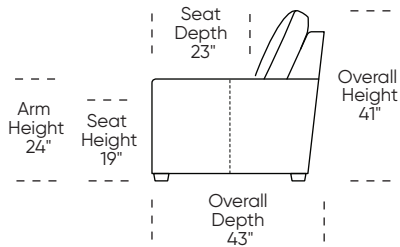

Mattress Options:

- Premier with Crypton® ticking
- Gel
- Tempur-Pedic®

Options:

- High-density, high-resiliency foam seat cushions encased in down
- Back cushion options: **Hills** (channels), **Ridge** (saddle), **Valley** (tufted), **Tuck** (one seam), or **Plain**
- Contrasting stitch detail available in Bermuda Green, Beige, Black, Brown, Charcoal, Cream, Espresso, Gold Brown, Grey, Lemon, Midnight Blue, and Scarlet thread color
- Wood legs available in Dune, Ebony, Mink, or Oiled Ash finish

Please use actual leather, fabric, Crypton®, Sunbrella® and Ultrasuede® swatches when specifying furniture as the colors shown may vary due to the printing process.

NOTE: Please be advised that microfiber fabrics like SUEDELIFE and VEELIFE, and velvet fabrics such as JENSON, REED, and SURI, are not recommended for this style. For a comprehensive list of covers that are NOT suggested, please contact American Leather Support Services. This information can also be found on the fabric landing pages of our website or by scanning the swatch QR code.

* Picture shows left arm seated. Please specify left or right arm seated when ordering.

All orders are in seated position.

† Dotted lines for Queen Plus sizes indicates the number of seats.

Tiffany 24/7 Convertible mechanism, U.S. Patents #6904628, #8893323, #9468303, #9668585. Additional patents pending.

Scale: 1/8 inch = 1 foot
All dimensions are approximate and subject to change.

V01.24.25