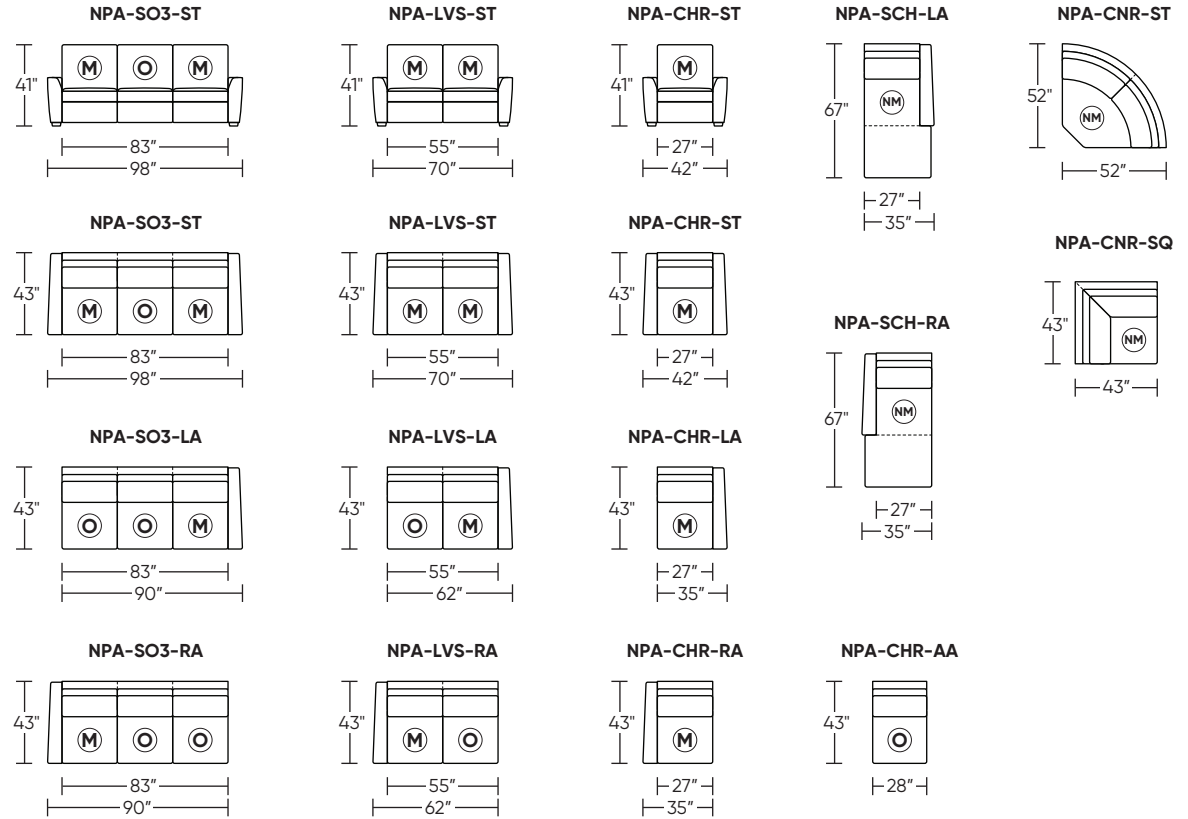

Options:

- Premium high-density, high-resiliency foam seat cushions encased in down
- Extra-firm high-density, high-resiliency foam seat cushions
- Back cushion options: **Hills** (channels), **Ridge** (saddle), **Valley** (tufted), **Tuck** (one seam), or **Plain**
- Contrasting stitch detail available in Bermuda Green, Beige, Black, Brown, Charcoal, Cream, Espresso, Gold Brown, Grey, Lemon, Midnight Blue, and Scarlet thread color
- Option of motion in armless seats
- Adjustable lumbar support
- Lithium-ion battery pack available
- Battery pack has one-year warranty
- Wood legs available in Dune, Ebony, Mink, or Oiled Ash finish

Please use actual leather, fabric, Crypton®, Sunbrella® and Ultrasuede® swatches when specifying furniture as the colors shown may vary due to the printing process.

NOTE: Please be advised that microfiber fabrics like SUEDELIFE and VEELIFE, and velvet fabrics such as JENSON, REED, and SURI, are not recommended for this style. For a comprehensive list of covers that are NOT suggested, please contact American Leather Support Services. This information can also be found on the fabric landing pages of our website or by scanning the swatch QR code.

MOTION LEGEND:

- (M) = Motion only
- (O) = Optional motion or stationary
- (NM) = No motion available

BACK CUSHION OPTIONS:

- **Hills (Channels)**
- **Ridge (Saddle)**
- **Valley (Tufted)**
- **Tuck (One Seam)**
- **Plain**

Note: Dotted line indicates seam on leather, Ultrasuede® and up the roll fabrics. Seams are eliminated with railroaded fabrics.

Scale: 1/8 inch = 1 foot
All dimensions are approximate and subject to change.
Specify components from the sitting position.

V0923.25