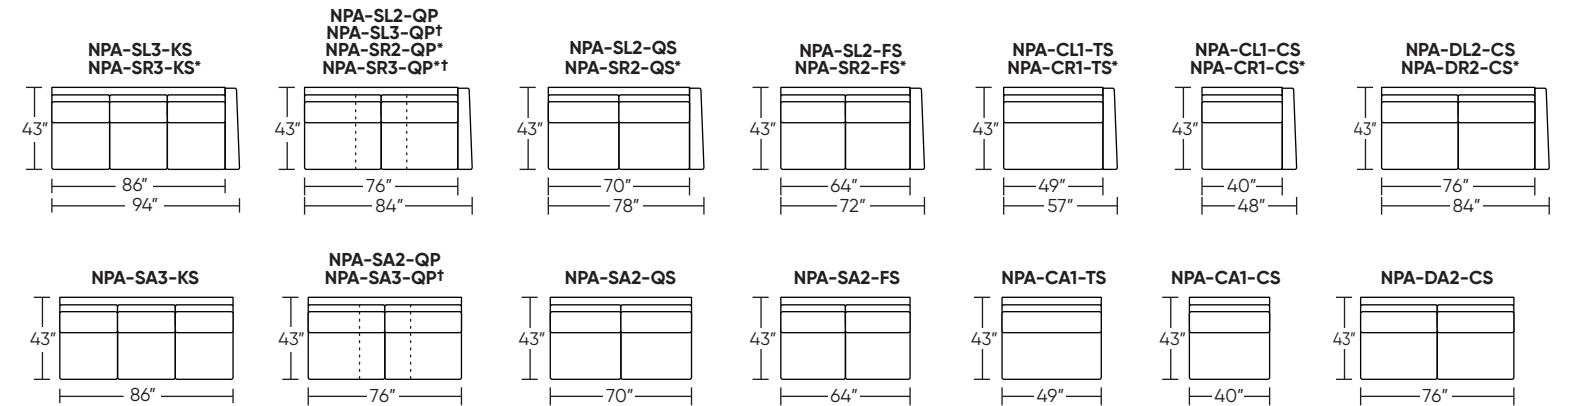

V0923.25

Standard Features:

- Featuring the patented Tiffany 24/7™ platform sleep system
- Room to stretch out with true 80 inches of bedroom-length sleeping surface
- Ultimate comfort on five inches of plush, high-density foam mattress
- Under-sofa dust covers keeps dust and dirt from ever touching the mattress
- Zero wall clearance
- Single-needle top-stitch
- Premium high-density, high-resiliency foam seat cushions
- Loose back and seat cushions
- Limited lifetime warranty on frame
- Ten-year warranty on mechanism
- Quick-ship delivery

Mattress Options:

- Premier with Crypton® ticking
- Gel
- Tempur-Pedic®

Options:

- High-density, high-resiliency foam seat cushions encased in down
- Back cushion options: **Hills** (channels), **Ridge** (saddle), **Valley** (tufted), **Tuck** (one seam), or **Plain**
- Contrasting stitch detail available in Bermuda Green, Beige, Black, Brown, Charcoal, Cream, Espresso, Gold Brown, Grey, Lemon, Midnight Blue, and Scarlet thread color
- Wood legs available in Dune, Ebony, Mink, or Oiled Ash finish

* Picture shows left arm seated. Please specify left or right arm seated when ordering.

All orders are in seated position.

† Dotted lines for Queen Plus sizes indicates the number of seats.

Tiffany 24/7 Convertible mechanism, U.S. Patents #6904628, #8893323, #9468303, #9668585. Additional patents pending.