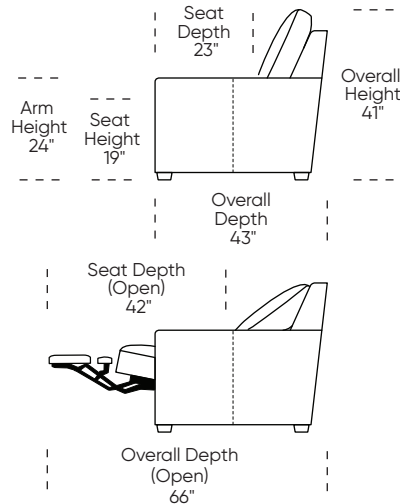

Options:

- Premium high-density, high-resiliency foam seat cushions encased in down
- Extra-firm high-density, high-resiliency foam seat cushions
- Back cushion options: **Hills** (channels), **Ridge** (saddle), **Valley** (tufted), **Tuck** (one seam), or **Plain**
- Contrasting stitch detail available in Bermuda Green, Beige, Black, Brown, Charcoal, Cream, Espresso, Gold Brown, Grey, Lemon, Midnight Blue, and Scarlet thread color
- Option of motion in armless seats
- Adjustable lumbar support
- Lithium-ion battery pack available
- Battery pack has one-year warranty
- Wood legs available in Dune, Ebony, Mink, or Oiled Ash finish

Please use actual leather, fabric, Crypton®, Sunbrella® and Ultrasuede® swatches when specifying furniture as the colors shown may vary due to the printing process.

NOTE: Please be advised that microfiber fabrics like SUEDELIFE and VEELIFE, and velvet fabrics such as JENSON, REED, and SURI, are not recommended for this style. For a comprehensive list of covers that are NOT suggested, please contact American Leather Support Services. This information can also be found on the fabric landing pages of our website or by scanning the swatch QR code.

MOTION LEGEND:

- (M) = Motion only
- (O) = Optional motion or stationary
- (NM) = No motion available

BACK CUSHION OPTIONS:

- **Hills (Channels)**
- **Ridge (Saddle)**
- **Valley (Tufted)**
- **Tuck (One Seam)**
- **Plain**

Note: Dotted line indicates seam on leather, Ultrasuede® and up the roll fabrics. Seams are eliminated with railroaded fabrics.

Scale: 1/8 inch = 1 foot
All dimensions are approximate and subject to change.
Specify components from the sitting position.

V0923.25