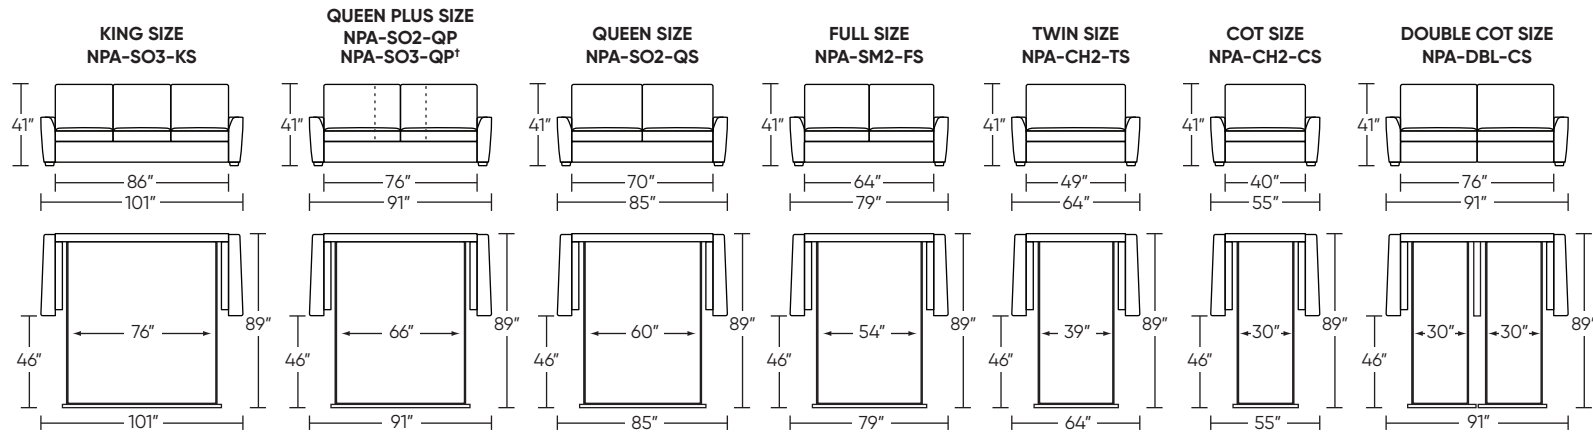

V0923.25

Standard Features:

- Featuring the patented Tiffany 24/7™ platform sleep system
- Room to stretch out with true 80 inches of bedroom-length sleeping surface
- Ultimate comfort on five inches of plush, high-density foam mattress
- Under-sofa dust covers keeps dust and dirt from ever touching the mattress
- Zero wall clearance
- Single-needle top-stitch
- Premium high-density, high-resiliency foam seat cushions
- Loose back and seat cushions
- Limited lifetime warranty on frame
- Ten-year warranty on mechanism
- Quick-ship delivery

* Picture shows left arm seated. Please specify left or right arm seated when ordering.

All orders are in seated position.

† Dotted lines for Queen Plus sizes indicates the number of seats.

Tiffany 24/7 Convertible mechanism, U.S. Patents #6904628, #8893323, #9468303, #9668585. Additional patents pending.