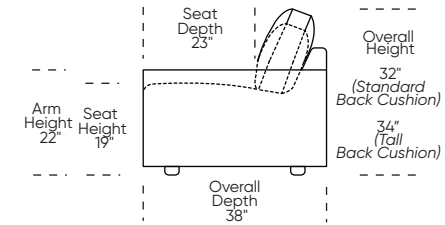

**Standard Seat Height
Low Leg (Hidden Leg is used)**