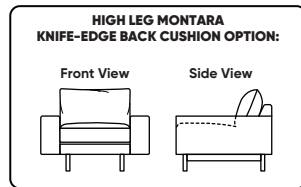

Options:

Back & Seat Cushions:

- **Foam**
 - Knife-Edge
 - Tufted
 - Plain
- **Down (Upcharge)**
 - Knife-Edge
 - Tufted
 - Plain
- **Trillium (Upcharge)**
 - Knife-Edge
 - Tufted
 - Plain

Back Cushions:

Construction Notes:

- Plain or Tufted (tufted detail not available with knife-edge back cushion option)
- Loose knife-edge back cushions
- Down:** Premium high-density, high-resiliency foam seat cushions with memory foam inserts encased in down with down-blend filled back cushions
- Trillium:** Premium high-density, high-resiliency foam seat cushions with memory foam inserts encased in Trillium with Trillium filled back cushions

Note: Dotted line indicates seam on leather, Ultrasuede® and up the roll fabrics. Seams are eliminated with railroaded fabrics, except on chaise (SCH, LCH) to maintain consistent nap direction across the entire sectional.