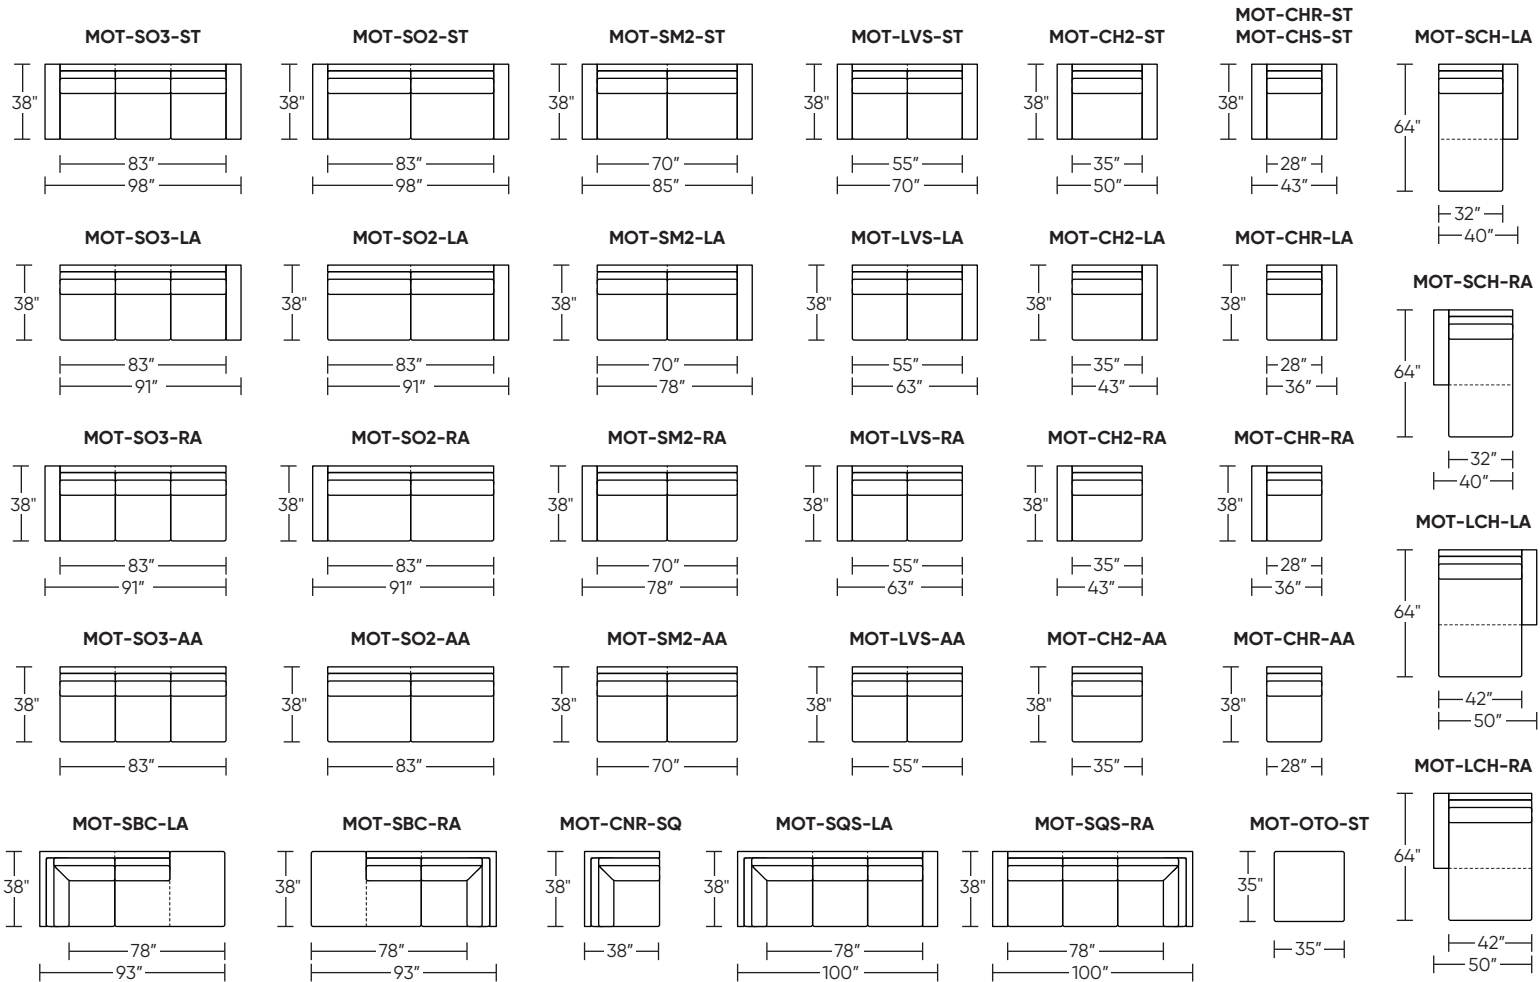

Note: Dotted line indicates seam on leather, Ultrasuede® and up the roll fabrics. Seams are eliminated with railroaded fabrics, except on chaise (SCH, LCH) to maintain consistent nap direction across the entire sectional.