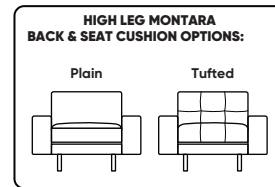

Options:

Back & Seat Cushions:

- **Foam**
 - Knife-Edge
 - Tufted
 - Plain
- **Down (Upcharge)**
 - Knife-Edge
 - Tufted
 - Plain
- **Trillium (Upcharge)**
 - Knife-Edge
 - Tufted
 - Plain

Back Cushions:

- **Standard**
- **Tall (+2")**

High Leg Montara available with:

- **Wood Leg**
 - Dune
 - Ebony
 - Mink
 - Oiled Ash
- **Metal Leg**
 - Brushed Stainless

Standard Features:

- Advanced unidirectional suspension system
- Foam:** Premium high-density, high-resiliency foam seat cushions with fiber filled back cushions
- Loose knife-edge back cushions
- Single-needle top-stitch
- Limited lifetime warranty on frame and suspension
- Quick-ship delivery

Construction Notes:

- Plain or Tufted (tufted detail not available with knife-edge back cushion option)
- Loose knife-edge back cushions
- Down:** Premium high-density, high-resiliency foam seat cushions with memory foam inserts encased in down with down-blend filled back cushions
- Trillium:** Premium high-density, high-resiliency foam seat cushions with memory foam inserts encased in Trillium with Trillium filled back cushions

Note: Dotted line indicates seam on leather, Ultrasuede® and up the roll fabrics. Seams are eliminated with railroaded fabrics, except on chaise (SCH, LCH) to maintain consistent nap direction across the entire sectional.