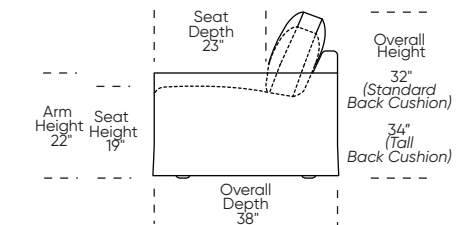

Please use actual leather, fabric, Crypton®, Sunbrella® and Ultrasuede® swatches when specifying furniture as the colors shown may vary due to the printing process.

Scale: 1/8 inch = 1 foot
All dimensions are approximate and subject to change.
Specify components from the sitting position.

UPHOLSTERED (NO SKIRT):

**Standard Seat Height
High Leg**

**Standard Seat Height
Low Leg (Hidden Leg is used)**

UPHOLSTERED (NO SKIRT):

**Higher Seat Height
High Leg**

**Higher Seat Height
Low Leg (Hidden Leg is used)**

SKIRTED:

**Standard Seat Height
High Leg**

**Standard Seat Height
Low Leg (Hidden Leg is used)**

SKIRTED:

**Higher Seat Height
High Leg**

**Higher Seat Height
Low Leg (Hidden Leg is used)**

Note: Skirted version includes a concealed leg in Oiled Ash finish.