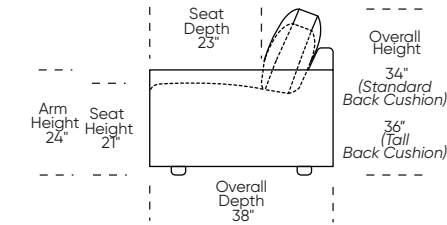

Please use actual leather, fabric, Crypton®, Sunbrella® and Ultrasuede® swatches when specifying furniture as the colors shown may vary due to the printing process.

Scale: 1/8 inch = 1 foot
All dimensions are approximate and subject to change.
Specify components from the sitting position.

UPHOLSTERED (NO SKIRT):

**Standard Seat Height
High Leg**

**Standard Seat Height
Low Leg (Hidden Leg is used)**

UPHOLSTERED (NO SKIRT):

**Higher Seat Height
High Leg**

**Higher Seat Height
Low Leg (Hidden Leg is used)**

SKIRTED:

**Standard Seat Height
High Leg**

**Standard Seat Height
Low Leg (Hidden Leg is used)**

SKIRTED:

**Higher Seat Height
High Leg**

**Higher Seat Height
Low Leg (Hidden Leg is used)**

Note: Skirted version includes a concealed leg in Oiled Ash finish.