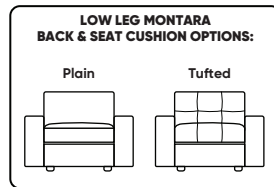

Options:

Back & Seat Cushions:

- **Foam**
 - Knife-Edge
 - Tufted
 - Plain
- **Down (Upcharge)**
 - Knife-Edge
 - Tufted
 - Plain
- **Trillium (Upcharge)**
 - Knife-Edge
 - Tufted
 - Plain

Back Cushions:

Construction Notes:

- Plain or Tufted (tufted detail not available with knife-edge back cushion option)
- Loose knife-edge back cushions
- Down:** Premium high-density, high-resiliency foam seat cushions with memory foam inserts encased in down with down-blend filled back cushions
- Trillium:** Premium high-density, high-resiliency foam seat cushions with memory foam inserts encased in Trillium with Trillium filled back cushions

Note: Dotted line indicates seam on leather, Ultrasuede® and up the roll fabrics. Seams are eliminated with railroaded fabrics, except on chaise (SCH, LCH) to maintain consistent nap direction across the entire sectional.