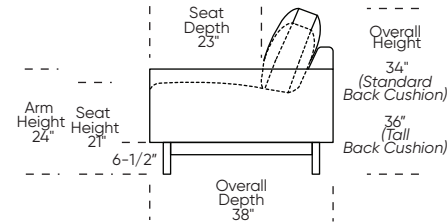

Please use actual leather, fabric, Crypton®, Sunbrella® and Ultrasuede® swatches when specifying furniture as the colors shown may vary due to the printing process.

Scale: 1/8 inch = 1 foot
All dimensions are approximate and subject to change.
Specify components from the sitting position.

UPHOLSTERED (NO SKIRT):

**Standard Seat Height
High Leg**

**Standard Seat Height
Low Leg (Hidden Leg is used)**

UPHOLSTERED (NO SKIRT):

**Higher Seat Height
High Leg**

**Higher Seat Height
Low Leg (Hidden Leg is used)**

SKIRTED:

**Standard Seat Height
High Leg**

**Standard Seat Height
Low Leg (Hidden Leg is used)**

SKIRTED:

**Higher Seat Height
High Leg**

**Higher Seat Height
Low Leg (Hidden Leg is used)**

Note: Skirted version includes a concealed leg in Oiled Ash finish.