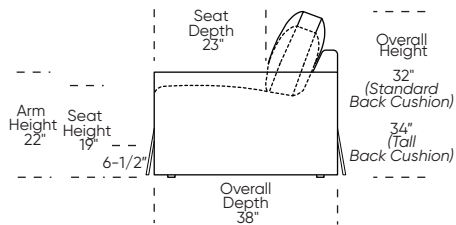

Please use actual leather, fabric, Crypton®, Sunbrella® and Ultrasuede® swatches when specifying furniture as the colors shown may vary due to the printing process.

Scale: 1/8 inch = 1 foot
All dimensions are approximate and subject to change.
Specify components from the sitting position.

UPHOLSTERED (NO SKIRT):

**Standard Seat Height
High Leg**

**Standard Seat Height
Low Leg (Hidden Leg is used)**

UPHOLSTERED (NO SKIRT):

**Higher Seat Height
High Leg**

**Higher Seat Height
Low Leg (Hidden Leg is used)**

SKIRTED:

**Standard Seat Height
High Leg**

**Standard Seat Height
Low Leg (Hidden Leg is used)**

SKIRTED:

**Higher Seat Height
High Leg**

**Higher Seat Height
Low Leg (Hidden Leg is used)**

Note: Skirted version includes a concealed leg in Oiled Ash finish.