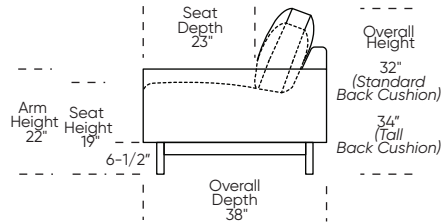

UPHOLSTERED (NO SKIRT):

**Standard Seat Height
High Leg**