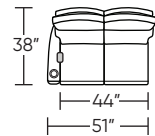

MEE-REC-AA

MEE-LVS-AA

Important Note:

□ - This denotes power control box on arm

Note: Necessary Wall Clearance is 14"

U.S. Patent #8882190. Additional patents pending.

Scale : 1/8 inch = 1 foot
All dimensions are approximate and subject to change.
Specify all components from the sitting position.