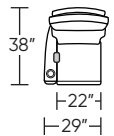

MEE-REC-ST

MEE-LVS-ST

MEE-INS-06

MEE-REC-LA

MEE-LVS-LA

MEE-INS-09

MEE-REC-RA

MEE-LVS-RA

MEE-REC-AA

MEE-LVS-AA

Important Note:

□ - This denotes power control box on arm

Note: Necessary Wall Clearance is 14"

U.S. Patent #8882190. Additional patents pending.

Scale : 1/8 inch = 1 foot
All dimensions are approximate and subject to change.
Specify all components from the sitting position.