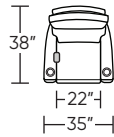

MEE-REC-ST

MEE-REC-LA