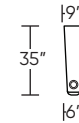

MEE-REC-ST

MEE-LVS-ST

MEE-INS-06

MEE-REC-LA

MEE-LVS-LA

MEE-INS-09

MEE-REC-RA

MEE-LVS-RA

MEE-REC-AA

MEE-LVS-AA

Important Note:

□ - This denotes power control box on arm

Note: Necessary Wall Clearance is 14"

U.S. Patent #8882190. Additional patents pending.

Scale : 1/8 inch = 1 foot
All dimensions are approximate and subject to change.
Specify all components from the sitting position.