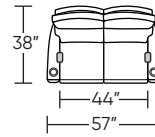

MEE-LVS-ST

MEE-LVS-LA