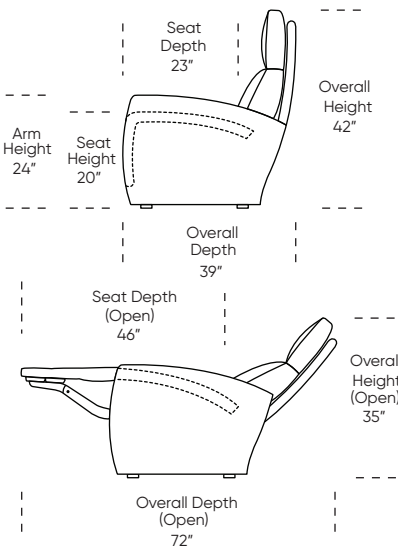

Options:

- Two-tone contrast available (First tone includes outer shell and arms. Second tone includes headrest, back cushion and seat cushion.)
- Stainless steel cup holder without LED lighting
- No cup holder
- Lithium-ion battery pack available
- Battery pack has a one-year warranty
- Extra-firm seating option (Seat cushion, back cushion and headrest)
- Headrest cover available

Please use actual leather, fabric, Crypton®, Sunbrella® and Ultrasuede® swatches when specifying furniture as the colors shown may vary due to the printing process.

NOTE: Please be advised that microfiber fabrics like SUEDELIFE and VEELIFE, and velvet fabrics such as JENSON, REED, and SURF, are not recommended for this style. For a comprehensive list of covers that are NOT suggested, please contact American Leather Support Services. This information can also be found on the fabric landing pages of our website or by scanning the swatch QR code.

Important Note:

□ - This denotes power control box on arm

Note: Necessary Wall Clearance is 14"

U.S. Patent #8882190. Additional patents pending.

Scale : 1/8 inch = 1 foot
All dimensions are approximate and subject to change.
Specify all components from the sitting position.

V01.27.25