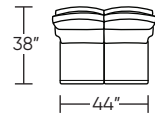

MEE-REC-ST

MEE-LVS-ST

MEE-INS-06

MEE-REC-LA

MEE-LVS-LA

MEE-INS-09

MEE-REC-RA

MEE-LVS-RA

MEE-REC-AA

MEE-LVS-AA

Important Note:

□ - This denotes power control box on arm

Note: Necessary Wall Clearance is 14"

U.S. Patent #8882190. Additional patents pending.

Scale : 1/8 inch = 1 foot
All dimensions are approximate and subject to change.
Specify all components from the sitting position.