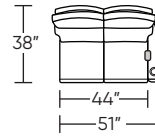

MEE-REC-ST

MEE-LVS-ST

MEE-INS-06

MEE-REC-LA

MEE-LVS-LA

MEE-INS-09

MEE-REC-RA

MEE-LVS-RA

MEE-REC-AA

MEE-LVS-AA

Important Note:

□ - This denotes power control box on arm

Note: Necessary Wall Clearance is 14"

U.S. Patent #8882190. Additional patents pending.

Scale : 1/8 inch = 1 foot
All dimensions are approximate and subject to change.
Specify all components from the sitting position.