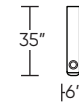

MEE-INS-06

MEE-INS-09