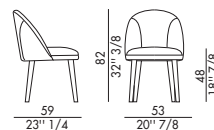

Informazioni tecniche / Technical informations

Poltroncina imbottita con gambe in legno massello di frassino tinto.

Noce Canaletto	FVC
Frassino Nero	FNR
Frassino Testa di Moro	FTM

Rivestimento non sfoderabile.

H 140 cm x L 130 cm 2,50 m²

Upholstered armchair with ash stained solid wooden legs.

Canaletto Walnut Ash	FVC
Black Ash	FNR
Dark Brown Ash	FTM

Cover not removable.

H 140 cm x L 130 cm 2,50 m²