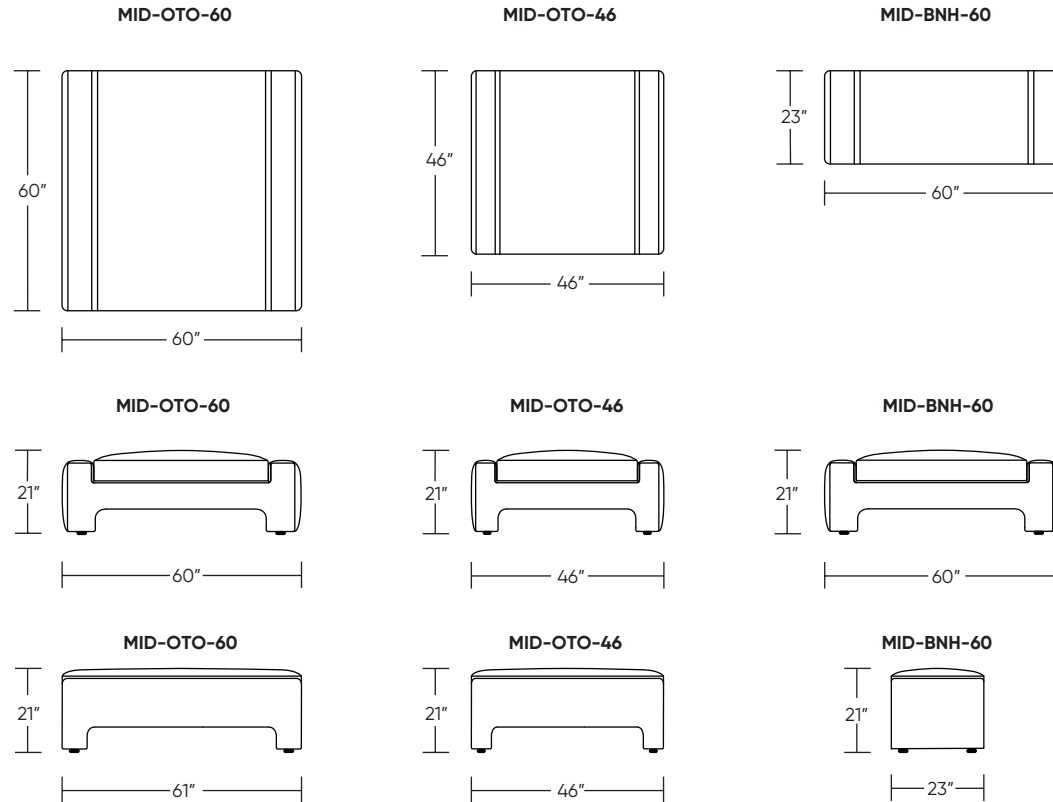

Standard Features:

- Advanced unidirectional suspension system
- Premium high-density, high-resiliency foam seat cushion
- Single-needle top-stitch with thick thread
- Hidden feet
- Limited lifetime warranty on frame and suspension
- Quick-ship delivery

Options:

- Premium high-density, high resiliency foam seat cushion encased in down
- Premium high-density, high-resiliency foam seat cushion encased in Trillium
- Contrasting stitch detail available in Bermuda Green, Beige, Black, Brown, Charcoal, Cream, Espresso, Gold Brown, Grey, Lemon, Midnight Blue, and Scarlet thread color
- Contrasting cover available (two tone):
 - Color 1: Body (dictates cost)
 - Color 2: Seat

Please use actual leather, fabric, Crypton®, Sunbrella® and Ultrasuede® swatches when specifying furniture as the colors shown may vary due to the printing process.

Scale : 1/4 inch = 1 foot
All dimensions are approximate and subject to change.
Specify all components from the sitting position.