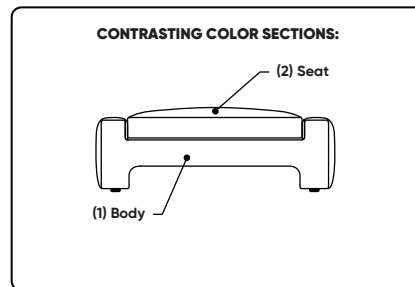

Options:

- Premium high-density, high resiliency foam seat cushion encased in down
- Premium high-density, high-resiliency foam seat cushion encased in Trillium
- Contrasting stitch detail available in Bermuda Green, Beige, Black, Brown, Charcoal, Cream, Espresso, Gold Brown, Grey, Lemon, Midnight Blue, and Scarlet thread color
- Contrasting cover available (two tone):
 - Color 1: Body (dictates cost)
 - Color 2: Seat

Please use actual leather, fabric, Crypton®, Sunbrella® and Ultrasuede® swatches when specifying furniture as the colors shown may vary due to the printing process.

Scale : 1/4 inch = 1 foot
All dimensions are approximate and subject to change.
Specify all components from the sitting position.