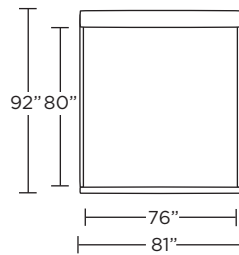

**MEN-BED-KG**

**MEN-BED-CK**

**MEN-BED-QN**

**MEN-BED-FL**

**MEN-PLW-BD**

**MEN-PLW-BD**

**MEN-PLW-BD**

Scale: 1/8 inch = 1 foot  
All dimensions are approximate and subject to change.  
Specify components from the sitting position.