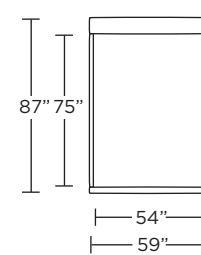

**MEN-BED-KG**

**MEN-BED-CK**

**MEN-BED-QN**

**MEN-BED-FL**

**MEN-PLW-BD**

**MEN-PLW-BD**

**MEN-PLW-BD**

Scale: 1/8 inch = 1 foot  
All dimensions are approximate and subject to change.  
Specify components from the sitting position.