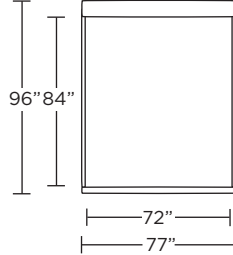

**MEN-BED-KG**

**MEN-BED-CK**

**MEN-BED-QN**

**MEN-BED-FL**

**MEN-PLW-BD**

**MEN-PLW-BD**

**MEN-PLW-BD**

Scale: 1/8 inch = 1 foot  
All dimensions are approximate and subject to change.  
Specify components from the sitting position.