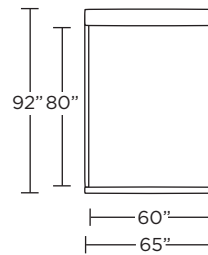

**MEN-BED-KG**

**MEN-BED-CK**

**MEN-BED-QN**

**MEN-BED-FL**

**MEN-PLW-BD**

**MEN-PLW-BD**

**MEN-PLW-BD**

Scale: 1/8 inch = 1 foot  
All dimensions are approximate and subject to change.  
Specify components from the sitting position.