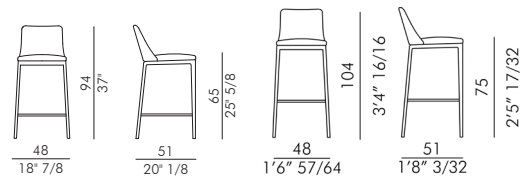

Max Stool with wooden base is the padded stool with a convenient and comfortable design, the optimal solution to complete the furnishings of modern homes or hospitality places such as clubs, hotels or restaurants. Taking inspiration from the Max Chair, the Max Stool designer stool with wooden base was also designed by designer Antoy Filips and is available in two heights with the base in solid stained ash wood. Even the non-removable covering has some variations: it is in fact available in leather, eco-leather or fabric. This modern furnishing accessory reinterprets classic shapes by configuring them in contexts with a contemporary style. The Max Stool padded stool with wooden base is also available in the Max Diamond Stool and Max Deluxe Stool versions.

Informazioni tecniche / Technical informations

MAX STOOL

MAX STOOL DIAMOND

Sgabello imbottito, MAX STOOL DIAMOND con schienale trapuntato, base in legno massello di frassino tinto.

Noce Canaletto	FVC
Frassino Nero	FNR
Frassino Testa di Moro	FTM

Rivestimento non sfoderabile.

H 140 cm x L 90 cm 1,50 m²

Upholstered stool, MAX STOOL DIAMOND with quilted backrest, ash stained solid wooden base.

Canaletto walnut Ash	FVC
Black Ash	FNR
Dark Brown Ash	FTM

Cover not removable.

H 140 cm x L 90 cm 1,50 m²