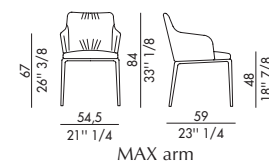

Max Deluxe with metal base is the elegant armchair defined by a soft and welcoming seat, perfect for insertion in modern and everyday contexts. Enveloping and sinuous lines present this elegant armchair which stands out within the Max line seating collection for its characteristic folds which embellish its structure. This furnishing accessory with a contemporary design that aims to reinterpret classic shapes is available with an elegant wooden or painted metal base. The padding, however, is available in leather, eco-leather or fabric, while the covering is not removable. Other options in the Max line include Max Diamond with wooden base, Max with wooden base or with metal base. Now enriched by a version with a wider and deeper seat: Max L.

Informazioni tecniche / Technical informations

MAX L
DELUXE

MAX arm
DELUXE

Sedia e poltroncina imbottita, base in metallo verniciato. MAX L versione large.

Nero	V01	Titanio	V04
Antracite	V03	Bronzo	V05
Avorio	V08	Oro	V06

Rivestimento non sfoderabile.

MAX DELUXE		H 140 cm x L 120 cm		2,00 m ²
MAX L DELUXE		H 140 cm x L 120 cm		2,20 m ²
MAX arm DELUXE		H 140 cm x L 130 cm		2,90 m ²

Upholstered chair and armchair, MAX L larger version, metal painted base.

Black	V01	Titanium	V04
Anthracite	V03	Bronze	V05
Ivory	V08	Gold	V06

Cover not removable.

MAX DELUXE		H 140 cm x L 120 cm		2,00 m ²
MAX L DELUXE		H 140 cm x L 120 cm		2,20 m ²
MAX arm DELUXE		H 140 cm x L 130 cm		2,90 m ²