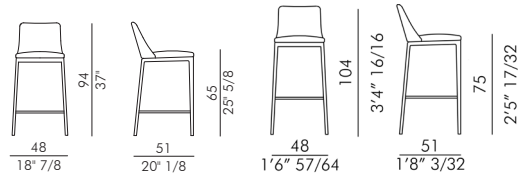

Max Stool with wooden base is the padded stool with a convenient and comfortable design, the optimal solution to complete the furnishings of modern homes or hospitality places such as clubs, hotels or restaurants. Taking inspiration from the Max Chair, the Max Stool designer stool with wooden base was also designed by designer Antoy Filips and is available in two heights with the base in solid stained ash wood. Even the non-removable covering has some variations: it is in fact available in leather, eco-leather or fabric. This modern furnishing accessory reinterprets classic shapes by configuring them in contexts with a contemporary style. The Max Stool padded stool with wooden base is also available in the Max Diamond Stool and Max Deluxe Stool versions.

Informazioni tecniche / Technical informations

MAX STOOL

MAX STOOL DIAMOND

Sgabello imbottito, MAX STOOL DIAMOND con schienale trapuntato, base in legno massello di frassino tinto.

Noce Canaletto FVC
Frassino Nero FNR
Frassino Testa di Moro FTM

Rivestimento non sfoderabile.

H 140 cm x L 90 cm 1,50 m²

Upholstered stool, MAX STOOL DIAMOND with quilted backrest, ash stained solid wooden base.

Canaletto walnut Ash FVC
Black Ash FNR
Dark Brown Ash FTM

Cover not removable.

H 140 cm x L 90 cm 1,50 m²