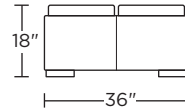

Standard Features:

- Premium high-density, high-resiliency foam seat cushions
- Double-needle top-stitch
- Four reversible wood trays or cushion tops
- Storage cocktail ottoman
- Limited lifetime warranty on frame
- Quick-ship delivery

MRN-OTO-ST

Options:

- Wood trays available in Dune, Ebony, Mink or Oiled Ash finish
- Solid Natural Walnut trays also available
- Wood legs available in Dune, Ebony, Mink or Oiled Ash finish
- Solid Natural Walnut wood legs also available
- Casters are available in lieu of wood legs