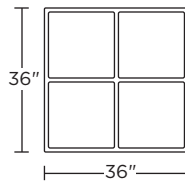

MRN-OTO-ST

Leg height:

Wood - 1³/₄"

Caster - 2¹/₄"

Note: Measurements are with wood legs;
Height is 19" if ordered with casters

Please use actual leather, fabric, Crypton®, Sunbrella® and Ultrasuede® swatches when specifying furniture as the colors shown may vary due to the printing process.